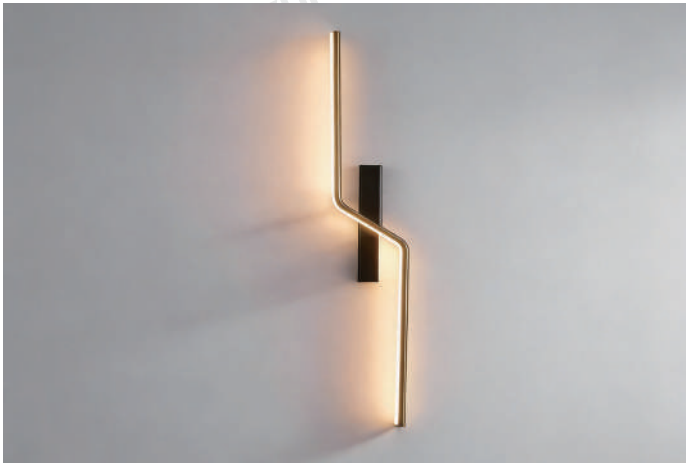

Product Name Modern Linear Wall Sconce

Style Nordic Style

Specification 24"/31"/39"/ 47"

This modern linear wall lamp combines a minimalist linear design with iron, aluminum and silicone materials.

It is available in four lengths and two color options: pure black and black gold.

Fitted with a 3000K warm white LED light source, the light diffuses evenly through the silicone soft light layer, creating a warm, layered light and shadow atmosphere.

· Basic Product Information

Product Model

Material

Iron, Aluminum, Silicone

· Core Specifications

Width 5.9 inches
 Depth 23.6 inches
 Height 2.36 inches

Width 5.9 inches
 Depth 31.5 inches
 Height 2.36 inches

Width 5.9 inches
 Depth 39.4 inches
 Height 2.36 inches

Width 5.9 inches
 Depth 47.2 inches
 Height 2.36 inches

Voltage	AC110V
Light Source Type	LED light strip
Light Source Included	Yes
Color Temperature	3000K
Dimmable	No
CRI	90
Hardwired	

Blue: Neutral wire
Brown: Live wire
Yellow: Ground wire