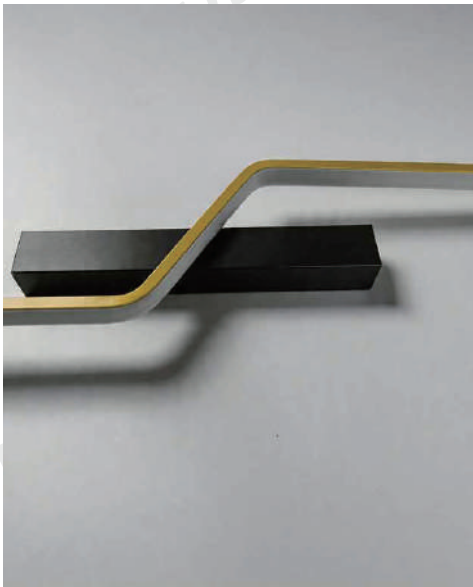

Product Name Modern Linear Wall Sconce

Style Nordic Style

Specification 24"/31"/39"/ 47"

This modern linear wall lamp combines a minimalist linear design with iron, aluminum and silicone materials.

It is available in four lengths and two color options: pure black and black gold.

Fitted with a 3000K warm white LED light source, the light diffuses evenly through the silicone soft light layer, creating a warm, layered light and shadow atmosphere.

· Basic Product Information

Product Model

Material

Iron, Aluminum, Silicone

· Core Specifications

Width 5.9 inches
 Depth 23.6 inches
 Height 2.36 inches

Width 5.9 inches
 Depth 31.5 inches
 Height 2.36 inches

Width 5.9 inches
 Depth 39.4 inches
 Height 2.36 inches

Width 5.9 inches
 Depth 47.2 inches
 Height 2.36 inches

Voltage	AC110V
Light Source Type	LED light strip
Light Source Included	Yes
Color Temperature	3000K
Dimmable	No
CRI	90
Hardwired	

Blue: Neutral wire
Brown: Live wire
Yellow: Ground wire