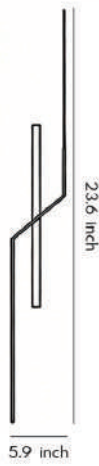

Product Name Modern Linear Wall Sconce

Style Nordic Style

Specification 24"/31"/39"/ 47"

This modern linear wall lamp combines a minimalist linear design with iron, aluminum and silicone materials.

It is available in four lengths and two color options: pure black and black gold.

HA082436

Product Type

Linear Wall Sconces

Power Type

Hardwired

Product Color

Black

· Product Details

Material

Iron, Aluminum, Silicone

· Core Specifications

Width 5.9 inches
 Depth 23.6 inches
 Height 2.36 inches

Width 5.9 inches
 Depth 31.5 inches
 Height 2.36 inches

Width 5.9 inches
 Depth 39.4 inches
 Height 2.36 inches

Width 5.9 inches
 Depth 47.2 inches
 Height 2.36 inches

Voltage	AC110V
Light Source Type	LED light strip
Light Source Included	Yes
Color Temperature	3000K
Dimmable	No
CRI	90
Hardwired	

Blue: Neutral wire
Brown: Live wire
Yellow: Ground wire