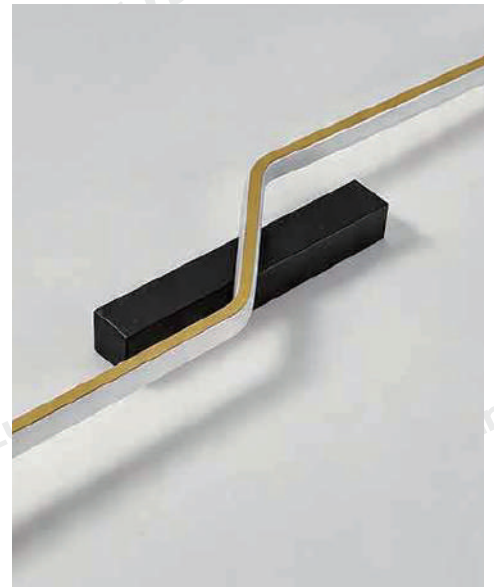

Product Name Modern Linear Wall Sconce

Style Nordic Style

Specification 24"/31"/39"/ 47"

This modern linear wall lamp combines a minimalist linear design with iron, aluminum and silicone materials.

It is available in four lengths and two color options: pure black and black gold.

Fitted with a 3000K warm white LED light source, the light diffuses evenly through the silicone soft light layer, creating a warm, layered light and shadow atmosphere.

· Basic Product Information

Product Model

Material

Iron, Aluminum, Silicone

· Core Specifications

Width 5.9 inches
 Depth 23.6 inches
 Height 2.36 inches

Width 5.9 inches
 Depth 31.5 inches
 Height 2.36 inches

Width 5.9 inches
 Depth 39.4 inches
 Height 2.36 inches

Width 5.9 inches
 Depth 47.2 inches
 Height 2.36 inches

Voltage	AC110V
Light Source Type	LED light strip
Light Source Included	Yes
Color Temperature	3000K
Dimmable	No
CRI	90
Hardwired	

Blue: Neutral wire
Brown: Live wire
Yellow: Ground wire