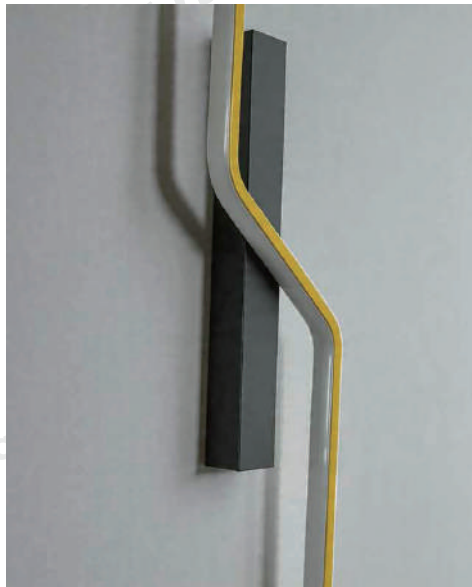

Product Name Modern Linear Wall Sconce

Style Nordic Style

Specification 24"/31"/39"/ 47"

This modern linear wall lamp combines a minimalist linear design with iron, aluminum and silicone materials.

It is available in four lengths and two color options: pure black and black gold.

Fitted with a 3000K warm white LED light source, the light diffuses evenly through the silicone soft light layer, creating a warm, layered light and shadow atmosphere.

· Basic Product Information

Product Model

Material

Iron, Aluminum, Silicone

· Core Specifications

Width 5.9 inches
 Depth 23.6 inches
 Height 2.36 inches

Width 5.9 inches
 Depth 31.5 inches
 Height 2.36 inches

Width 5.9 inches
 Depth 39.4 inches
 Height 2.36 inches

Width 5.9 inches
 Depth 47.2 inches
 Height 2.36 inches

Voltage	AC110V
Light Source Type	LED light strip
Light Source Included	Yes
Color Temperature	3000K
Dimmable	No
CRI	90
Hardwired	

Blue: Neutral wire
Brown: Live wire
Yellow: Ground wire