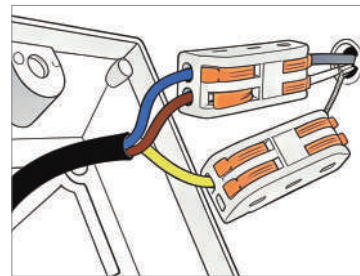

Material

Iron, Aluminum, Silicone

· Core Specifications

Width 5.9 inches
 Depth 23.6 inches
 Height 2.36 inches

Width 5.9 inches
 Depth 31.5 inches
 Height 2.36 inches

Width 5.9 inches
 Depth 39.4 inches
 Height 2.36 inches

Width 5.9 inches
 Depth 47.2 inches
 Height 2.36 inches

Voltage	AC110V
Light Source Type	LED light strip
Light Source Included	Yes
Color Temperature	3000K
Dimmable	No
CRI	90
Hardwired	

Blue: Neutral wire
Brown: Live wire
Yellow: Ground wire