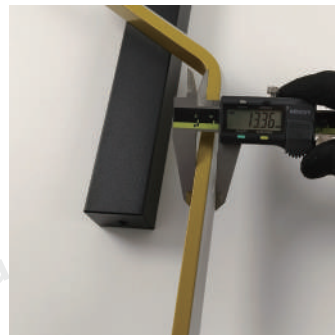

Core Performance Indicators

Installation Method

Wall Mounted-Fix the base on the wall, wire then install the lamp body.

Application Scenarios

Indoor

Certifications

CE, ROHS, WEEE, CEC, DLC, IES

Color Temperature Adjustment

Warm White (3000K)

Product Accessories

Lamp Body × 1, Screw Kit × 1

www.dazuma.us

+1 978-678-4855 (US Support)

hello@dazuma.us

Customer Service: Mon-Fri, 9am-6pm EST.

Online Service Team: 120 East Hollis Street, Nashua, NH 03060