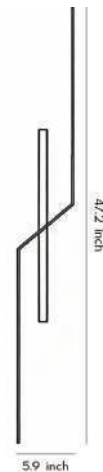

Product Name Modern Linear Wall Sconce

Style Nordic Style

Specification 24"/31"/39"/ 47"

This modern linear wall lamp combines a minimalist linear design with iron, aluminum and silicone materials.

It is available in four lengths and two color options: pure black and black gold.

Material

Iron, Aluminum, Silicone

· Core Specifications

Width 5.9 inches
 Depth 23.6 inches
 Height 2.36 inches

Width 5.9 inches
 Depth 31.5 inches
 Height 2.36 inches

Width 5.9 inches
 Depth 39.4 inches
 Height 2.36 inches

Width 5.9 inches
 Depth 47.2 inches
 Height 2.36 inches

Voltage	AC110V
Light Source Type	LED light strip
Light Source Included	Yes
Color Temperature	3000K
Dimmable	No
CRI	90
Hardwired	

Blue: Neutral wire
Brown: Live wire
Yellow: Ground wire