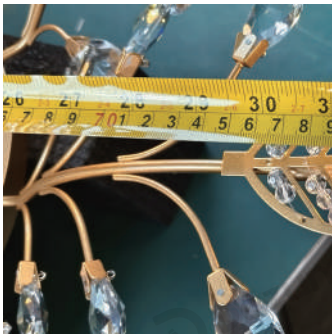

· Core Performance Indicators

Installation Method

Ceiling Mounted-Fix the base on the ceiling directly, wire, then install the lamp and lampshade.

Application Scenarios

Bedroom, Dining Room, Living Room

Certifications