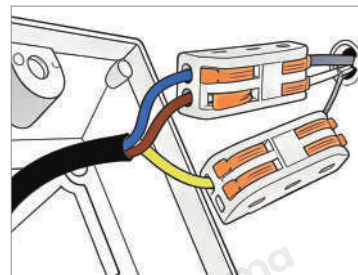

Width 35.43 inches

Depth 7.87 inches

Voltage	AC110V
Light Source Type	LED
Light Source Included	Yes
Color Temperature	3000K
Dimmable	No
IP Rating	IP20

Hardwired

Blue: Neutral wire
Brown: Live wire
Yellow: Ground wire

· Core Performance Indicators

Installation Method

Ceiling Mounted-Fix the base on the ceiling directly, wire, then install the lamp and lampshade.

Application Scenarios

Bedroom, Dining Room, Living Room

Certifications