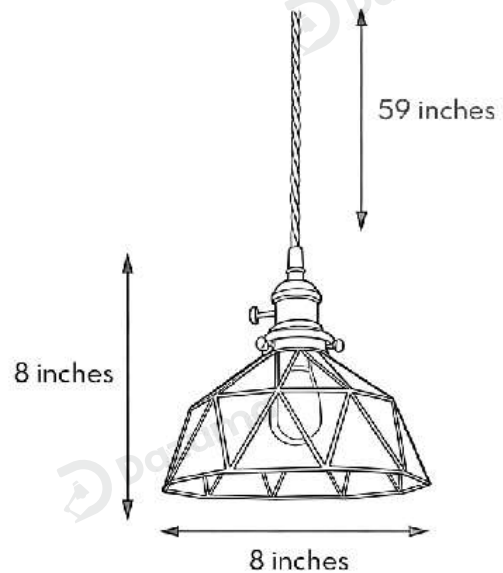

· Product Details

Material	Iron
----------	------

· Core Specifications

Length	8.0 inches
Width	8.0 inches
Depth	8.0 inches

· Basic Product Information

Product Model	DZ4H47H02
Product Type	Mini Pendants
Power Type	Hardwired
Product Color	Blue

· Product Details

Material	Iron
----------	------

· Core Specifications

Length	8.0 inches
Width	8.0 inches
Depth	8.0 inches

· **Basic Product Information**

Product Model	DZ4H47H03
Product Type	Mini Pendants
Power Type	Hardwired
Product Color	Coffee

· **Product Details**

Material	Iron
----------	------

· **Core Specifications**

Length	8.0 inches
Width	8.0 inches
Depth	8.0 inches

Voltage	AC110V
Light Source Type	LED E27 Bulb
Light Source Included	Yes
Color Temperature	3000K
Dimmable	No