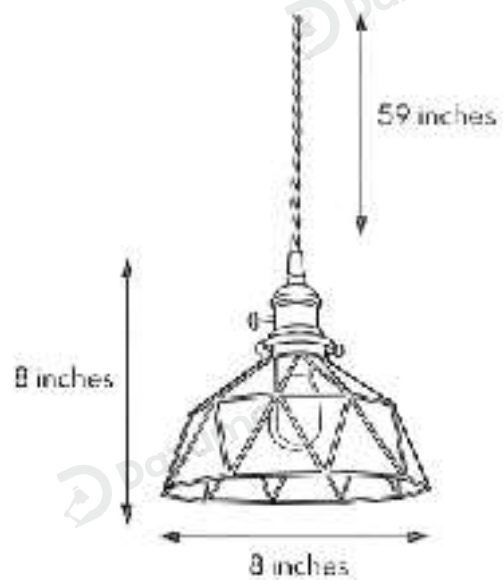

· Product Details

Material	Iron
----------	------

· Core Specifications

Length	8.0 inches
Width	8.0 inches
Depth	8.0 inches

· Basic Product Information

Product Model	DZ4H47H02
Product Type	Mini Pendants
Power Type	Hardwired
Product Color	Blue

· Product Details

Material	Iron
----------	------

· Core Specifications

Length	8.0 inches
Width	8.0 inches
Depth	8.0 inches

· **Basic Product Information**

Product Model	DZ4H47H03
Product Type	Mini Pendants
Power Type	Hardwired
Product Color	Coffee

· **Product Details**

Material	Iron
----------	------

· **Core Specifications**

Length	8.0 inches
Width	8.0 inches
Depth	8.0 inches

Voltage	AC110V
Light Source Type	LED E27 Bulb
Light Source Included	Yes
Color Temperature	3000K
Dimmable	No