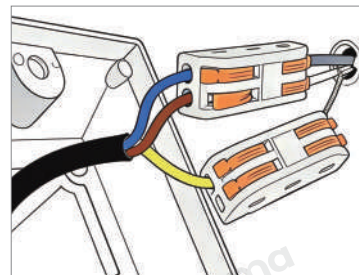

· **Product Details**

Material	Iron
----------	------

· **Core Specifications**

Length	8.0 inches
Width	8.0 inches
Depth	8.0 inches

Voltage	AC110V
Light Source Type	LED E27 Bulb
Light Source Included	Yes
Color Temperature	3000K
Dimmable	No

Hardwired

Blue: Neutral wire
Brown: Live wire
Yellow: Ground wire

· Core Performance Indicators

Installation Method	Hanging - Easy installation: Install with rod, cord or chain suspended from ceiling.
Application Scenarios	Dining Room, Indoor, Kitchen
Certifications	CE, ROHS, WEEE, CEC, DLC, IES
Color Temperature Adjustment	Warm White (3000K)
Product Accessories	Fixture ×1, Lampshade ×1, Screw Pack ×1, Base ×1, Quick Connector ×1, Bulb ×1