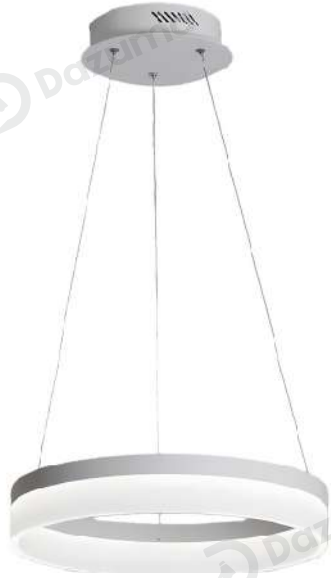

Product Name	Ring Pendant Light Modern Aluminum LED Ceiling Light
Style	Modern
Specification	Hardwired

This pendant light has an aluminum frame and acrylic lampshade with a sleek geometric design.

It features efficient LED lighting with three color temperatures: warm white, cool white, dimmable.

Available in black and white, it suits dining rooms, living rooms, bedrooms and commercial spaces, adding a modern, stylish ambiance.

· Basic Product Information

Product Model	DZ4SS5C01 / 03 / 05
Product Type	Pendant Mounted
Power Type	Hardwired
Product Color	White

· Product Details

Material	Aluminum
----------	----------

· Core Specifications

Diameter	15.7 inches
Length	3.0 inches
Cord Length	59.0 inches

· Basic Product Information

Product Model	DZ4SS5C02 / 04 / 06
Product Type	Pendant Mounted
Power Type	Hardwired
Product Color	Black

· Product Details

Material	Aluminum
----------	----------

· Core Specifications

Diameter	15.7 inches
Length	3.0 inches
Cord Length	59.0 inches

Voltage	AC110V
Light Source Type	LED Integrated
Light Source Included	Yes
Color Temperature	3000- 6000K
Dimmable	No
IP Rating	IP20