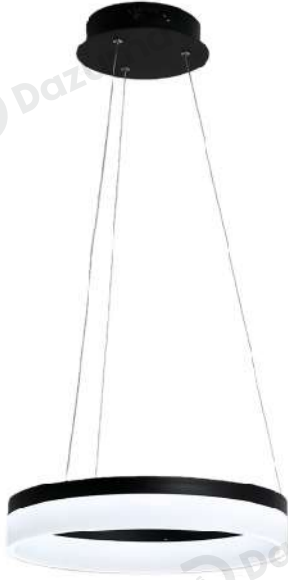

Product Name	Ring Pendant Light Modern Aluminum LED Ceiling Light
Style	Modern
Specification	Hardwired

This pendant light has an aluminum frame and acrylic lampshade with a sleek geometric design.

It features efficient LED lighting with three color temperatures: warm white, cool white, dimmable.

Available in black and white, it suits dining rooms, living rooms, bedrooms and commercial spaces, adding a modern, stylish ambiance.

· Basic Product Information

Product Model	DZ4SS5C01 / 03 / 05
Product Type	Pendant Mounted
Power Type	Hardwired
Product Color	White

· Product Details

Material	Aluminum
----------	----------

· Core Specifications

Diameter	15.7 inches
Length	3.0 inches
Cord Length	59.0 inches

· Basic Product Information

Product Model	DZ4SS5C02 / 04 / 06
Product Type	Pendant Mounted
Power Type	Hardwired
Product Color	Black

· Product Details

Material	Aluminum
----------	----------

· Core Specifications

Diameter	15.7 inches
Length	3.0 inches
Cord Length	59.0 inches

Voltage	AC110V
Light Source Type	LED Integrated
Light Source Included	Yes
Color Temperature	3000- 6000K
Dimmable	No
IP Rating	IP20