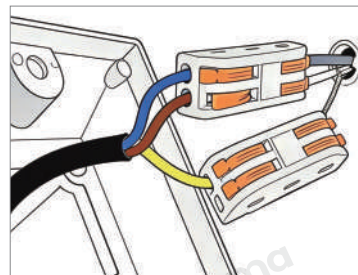

· Product Details

Material	Aluminum
----------	----------

· Core Specifications

Diameter	15.7 inches
Length	3.0 inches
Cord Length	59.0 inches

Voltage	AC110V
Light Source Type	LED Integrated
Light Source Included	Yes
Color Temperature	3000- 6000K
Dimmable	No
IP Rating	IP20

Hardwired

Blue: Neutral wire
Brown: Live wire
Yellow: Ground wire

· Core Performance Indicators

Installation Method	Direct Mount - Easy installation: Install with rod, cord or chain suspended from ceiling.
Application Scenarios	Bedroom,Dining Room,Home Office,Living Room
Certifications	CE, ROHS, WEEE, CEC, DLC, IES
Color Temperature Adjustment	Dimmable (3000K-6000K),Warm White (3000K),White (6000K)
Product Accessories	Fixture ×1, Manual ×1, Bracket ×1, Screw Pack ×1