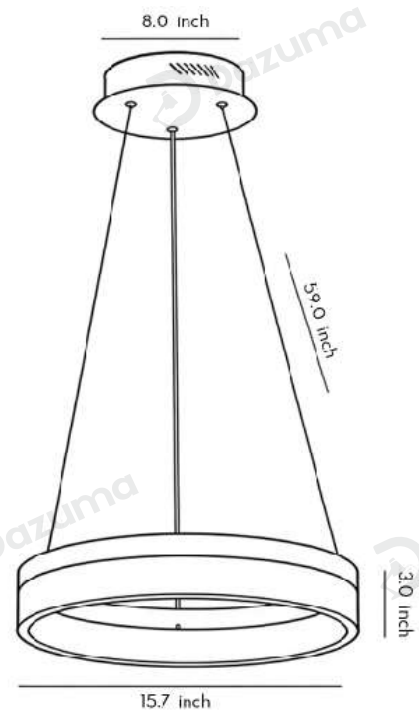

Product Name	Ring Pendant Light Modern Aluminum LED Ceiling Light
Style	Modern
Specification	Hardwired

This pendant light has an aluminum frame and acrylic lampshade with a sleek geometric design.

It features efficient LED lighting with three color temperatures: warm white, cool white, dimmable.

· Product Details

Material	Aluminum
----------	----------

· Core Specifications

Diameter	15.7 inches
Length	3.0 inches
Cord Length	59.0 inches

· Basic Product Information

Product Model	DZ4SS5C02 / 04 / 06
Product Type	Pendant Mounted
Power Type	Hardwired
Product Color	Black

· Product Details

Material	Aluminum
----------	----------

· Core Specifications

Diameter	15.7 inches
Length	3.0 inches
Cord Length	59.0 inches

Voltage	AC110V
Light Source Type	LED Integrated
Light Source Included	Yes
Color Temperature	3000- 6000K
Dimmable	No
IP Rating	IP20