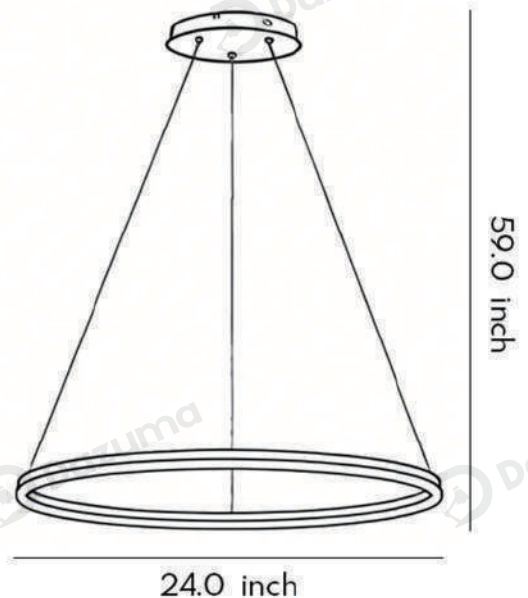

· Product Details

Material	Aluminum + Acrylic + Iron
----------	---------------------------

· Core Specifications

Length	16 inches
Width	16 inches
Depth	1.2inches

· Basic Product Information

Product Model	DZ4UOEV09/0A/0B/0C
Product Type	Crystal Semi-flush Mount Bracket
Power Type	Hardwired
Product Color	White/Black/Gold /Coffee Brown

· Product Details

Material	Aluminum + Acrylic + Iron
----------	---------------------------

· Core Specifications

Length	24 inches
Width	24 inches
Depth	1.2 inches

· Basic Product Information

Product Model	DZ4UOEV05/06/07/08
Product Type	Crystal Semi-flush Mount Bracket
Power Type	Hardwired
Product Color	White/Black/Gold /Coffee Brown

· Product Details

Material	Aluminum + Acrylic + Iron
----------	---------------------------

· Core Specifications

Length	31 inches
Width	31 inches
Depth	1.2 inches

Voltage	AC110V
Light Source Type	LED Strip Light
Light Source Included	Yes
Color Temperature	3000K
Dimmable	Yes