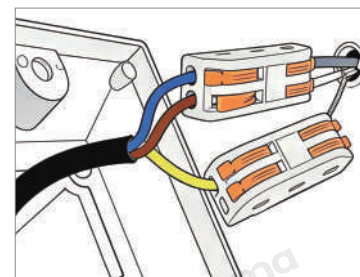

Hardwired

Blue: Neutral wire
Brown: Live wire
Yellow: Ground wire