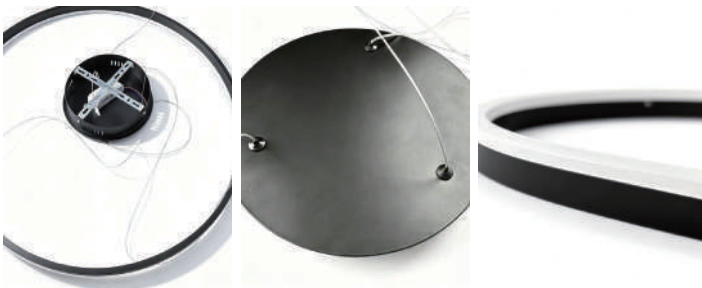

Product Name Black LED Ring Chandelier

Style Modern

Specification 16"/24"/31"

This black LED ring chandelier has aluminum body and soft acrylic diffuser, with 3 sizes available.

It features high-efficiency LEDs with 3 light modes: warm, white and dimmable, delivering even, soft, glare-free lighting.

· Product Details

Material	Aluminum + Acrylic + Iron
----------	---------------------------

· Core Specifications

Length	16 inches
Width	16 inches
Depth	1.2inches

· Basic Product Information

Product Model	DZ4UOEV09/0A/0B/0C
Product Type	Crystal Semi-flush Mount Bracket
Power Type	Hardwired
Product Color	White/Black/Gold /Coffee Brown

· Product Details

Material	Aluminum + Acrylic + Iron
----------	---------------------------

· Core Specifications

Length	24 inches
Width	24 inches
Depth	1.2 inches

· Basic Product Information

Product Model	DZ4UOEV05/06/07/08
Product Type	Crystal Semi-flush Mount Bracket
Power Type	Hardwired
Product Color	White/Black/Gold /Coffee Brown

· Product Details

Material	Aluminum + Acrylic + Iron
----------	---------------------------

· Core Specifications

Length	31 inches
Width	31 inches
Depth	1.2 inches

Voltage	AC110V
Light Source Type	LED Strip Light
Light Source Included	Yes
Color Temperature	3000K
Dimmable	Yes