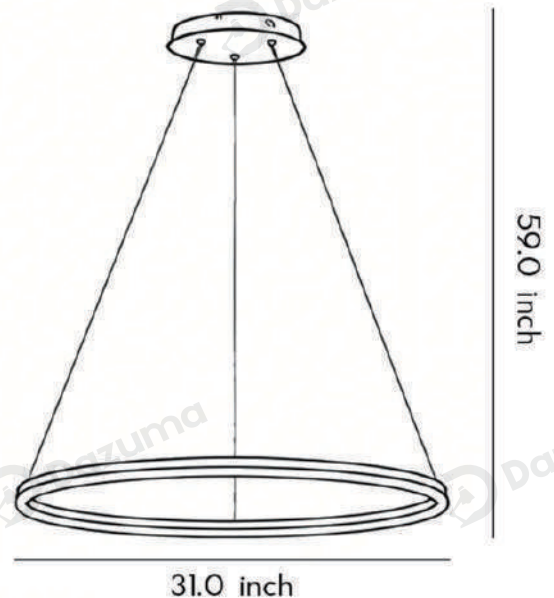

· Product Details

Material	Aluminum + Acrylic + Iron
----------	---------------------------

· Core Specifications

Length	16 inches
Width	16 inches
Depth	1.2inches

· Basic Product Information

Product Model	DZ4UOEV09/0A/0B/0C
Product Type	Crystal Semi-flush Mount Bracket
Power Type	Hardwired
Product Color	White/Black/Gold /Coffee Brown

· Product Details

Material	Aluminum + Acrylic + Iron
----------	---------------------------

· Core Specifications

Length	24 inches
Width	24 inches
Depth	1.2 inches

· Basic Product Information

Product Model	DZ4UOEV05/06/07/08
Product Type	Crystal Semi-flush Mount Bracket
Power Type	Hardwired
Product Color	White/Black/Gold /Coffee Brown

· Product Details

Material	Aluminum + Acrylic + Iron
----------	---------------------------

· Core Specifications

Length	31 inches
Width	31 inches
Depth	1.2 inches

Voltage	AC110V
Light Source Type	LED Strip Light
Light Source Included	Yes
Color Temperature	3000K
Dimmable	Yes