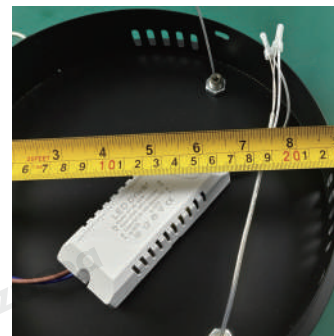

· Core Performance Indicators

Installation Method	Ceiling Mounted-Fix the base on the ceiling directly, wire, then install the lamp and lampshade.
Application Scenarios	Bedroom, Dining Room, Living Room
Certifications	CE, ROHS, WEEE, CEC, DLC, IES
Color Temperature Adjustment	Dimmable (3000K-6000K), Warm White (3000K), White (6000K)
Product Accessories	Fixture ×1, Screw Pack ×2

www.dazuma.us

+1 978-678-4855 (US Support)

hello@dazuma.us

Customer Service: Mon-Fri, 9am-6pm EST.

Online Service Team: 120 East Hollis Street, Nashua, NH 03060