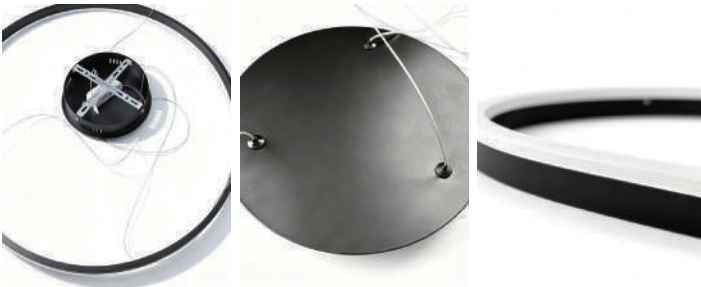

Product Name Black LED Ring Chandelier

Style Modern

Specification 16"/24"/31"

This black LED ring chandelier has aluminum body and soft acrylic diffuser, with 3 sizes available.

It features high-efficiency LEDs with 3 light modes: warm, white and dimmable, delivering even, soft, glare-free lighting.

· Product Details

Material	Aluminum + Acrylic + Iron
----------	---------------------------

· Core Specifications

Length	16 inches
Width	16 inches
Depth	1.2inches

· Basic Product Information

Product Model	DZ4UOEV09/0A/0B/0C
Product Type	Crystal Semi-flush Mount Bracket
Power Type	Hardwired
Product Color	White/Black/Gold /Coffee Brown

· Product Details

Material	Aluminum + Acrylic + Iron
----------	---------------------------

· Core Specifications

Length	24 inches
Width	24 inches
Depth	1.2 inches

· Basic Product Information

Product Model	DZ4UOEV05/06/07/08
Product Type	Crystal Semi-flush Mount Bracket
Power Type	Hardwired
Product Color	White/Black/Gold /Coffee Brown

· Product Details

Material	Aluminum + Acrylic + Iron
----------	---------------------------

· Core Specifications

Length	31 inches
Width	31 inches
Depth	1.2 inches

Voltage	AC110V
Light Source Type	LED Strip Light
Light Source Included	Yes
Color Temperature	3000K
Dimmable	Yes