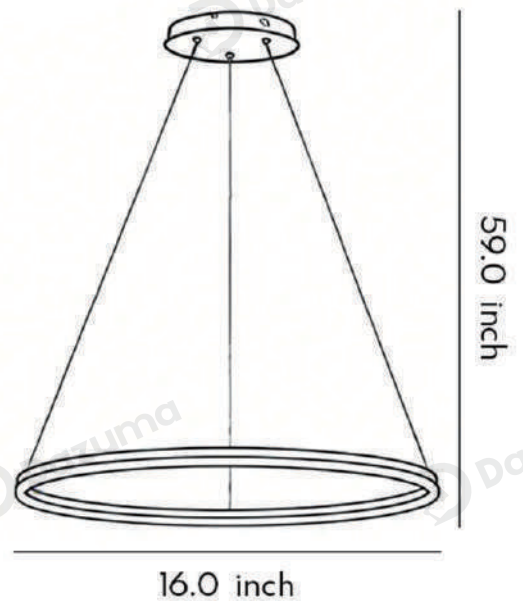

Product Name Black LED Ring Chandelier

Style Modern

Specification 16"/24"/31"

This black LED ring chandelier has aluminum body and soft acrylic diffuser, with 3 sizes available.

It features high-efficiency LEDs with 3 light modes: warm, white and dimmable, delivering even, soft, glare-free lighting.

· Product Details

Material	Aluminum + Acrylic + Iron
----------	---------------------------

· Core Specifications

Length	16 inches
Width	16 inches
Depth	1.2inches

· Basic Product Information

Product Model	DZ4UOEV09/0A/0B/0C
Product Type	Crystal Semi-flush Mount Bracket
Power Type	Hardwired
Product Color	White/Black/Gold /Coffee Brown

· Product Details

Material	Aluminum + Acrylic + Iron
----------	---------------------------

· Core Specifications

Length	24 inches
Width	24 inches
Depth	1.2 inches

· Basic Product Information

Product Model	DZ4UOEV05/06/07/08
Product Type	Crystal Semi-flush Mount Bracket
Power Type	Hardwired
Product Color	White/Black/Gold /Coffee Brown

· Product Details

Material	Aluminum + Acrylic + Iron
----------	---------------------------

· Core Specifications

Length	31 inches
Width	31 inches
Depth	1.2 inches

Voltage	AC110V
Light Source Type	LED Strip Light
Light Source Included	Yes
Color Temperature	3000K
Dimmable	Yes