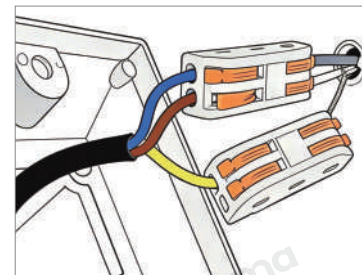

· Product Details

Material	Silicone + Aluminum + Iron
----------	----------------------------

· Core Specifications

Length	31.5 inches
Width	11.81 inches
Depth	1.97 inches

· Basic Product Information

Product Model	DZ4WFDL04/0D/0V/0M /05/0E/0W/0N/06/0F/0X/0O
Product Type	Outdoor Lighting Fixture
Power Type	Hardwired
Product Color	White / Black / Gold

· Product Details

Material	Silicone + Aluminum + Iron
----------	----------------------------

· Core Specifications

Length	39.3 inches
Width	11.81 inches
Depth	1.97 inches

· Basic Product Information

Product Model	DZ4WFDL01/0A/0S/0J/02 /0B/0T/0K/03/0C/0U/0L
Product Type	Outdoor Lighting Fixture
Power Type	Hardwired
Product Color	White / Black / Gold

· Product Details

Material	Silicone + Aluminum + Iron
----------	----------------------------

· Core Specifications

Length	47 inches
Width	11.81 inches
Depth	1.97 inches

Voltage	AC110-120V
Light Source Type	LED E27 Bulb
Light Source Included	Yes
Color Temperature	3000K
Dimmable	Yes

Hardwired

Blue: Neutral wire
 Brown: Live wire
 Yellow: Ground wire

· Core Performance Indicators

Installation Method	Pendant Mounted - Easy installation: Install with rod, cord or chain suspended from ceiling.
Application Scenarios	Bedroom,Dining Room,Home Office,Kitchen,Living Room
Certifications	CE, ROHS, WEEE, CEC, DLC, IES
Color Temperature Adjustment	Dimmable (3000K-6000K),Neutral (4500K), Warm White (3000K),White (6000K)
Product Accessories	Light body ×1, Remote control ×1, Manual ×1, Remote control manual ×1, Screw pack ×1