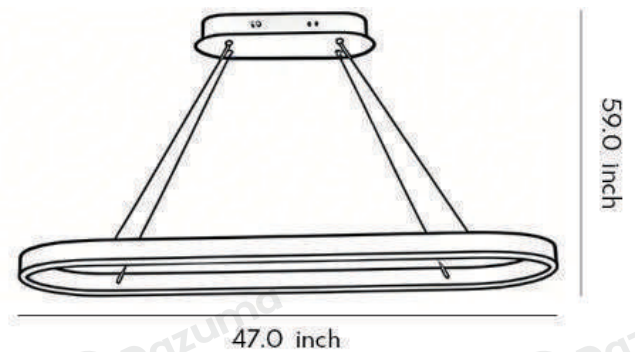

· Product Details

Material	Silicone + Aluminum + Iron
----------	----------------------------

· Core Specifications

Length	31.5 inches
Width	11.81 inches
Depth	1.97 inches

· Basic Product Information

Product Model	DZ4WFDL04/0D/0V/0M /05/0E/0W/0N/06/0F/0X/0O
Product Type	Outdoor Lighting Fixture
Power Type	Hardwired
Product Color	White / Black / Gold

· Product Details

Material	Silicone + Aluminum + Iron
----------	----------------------------

· Core Specifications

Length	39.3 inches
Width	11.81 inches
Depth	1.97 inches

· Basic Product Information

Product Model	DZ4WFDL01/0A/0S/0J/02 /0B/0T/0K/03/0C/0U/0L
Product Type	Outdoor Lighting Fixture
Power Type	Hardwired
Product Color	White / Black / Gold

· Product Details

Material	Silicone + Aluminum + Iron
----------	----------------------------

· Core Specifications

Length	47 inches
Width	11.81 inches
Depth	1.97 inches

Voltage	AC110-120V
Light Source Type	LED E27 Bulb
Light Source Included	Yes
Color Temperature	3000K
Dimmable	Yes