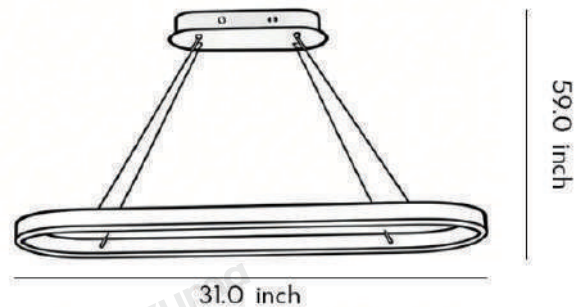

Product Name Oval LED Chandelier

Style Modern

Specification 31"/39"/47"

This oval LED chandelier has an aluminum alloy frame and acrylic shade, lightweight with great heat dissipation. Three sizes available.

· Product Details

Material	Silicone + Aluminum + Iron
----------	----------------------------

· Core Specifications

Length	31.5 inches
Width	11.81 inches
Depth	1.97 inches

· Basic Product Information

Product Model	DZ4WFDL04/0D/0V/0M /05/0E/0W/0N/06/0F/0X/0O
Product Type	Outdoor Lighting Fixture
Power Type	Hardwired
Product Color	White / Black / Gold

· Product Details

Material	Silicone + Aluminum + Iron
----------	----------------------------

· Core Specifications

Length	39.3 inches
Width	11.81 inches
Depth	1.97 inches

· Basic Product Information

Product Model	DZ4WFDL01/0A/0S/0J/02 /0B/0T/0K/03/0C/0U/0L
Product Type	Outdoor Lighting Fixture
Power Type	Hardwired
Product Color	White / Black / Gold

· Product Details

Material	Silicone + Aluminum + Iron
----------	----------------------------

· Core Specifications

Length	47 inches
Width	11.81 inches
Depth	1.97 inches

Voltage	AC110-120V
Light Source Type	LED E27 Bulb
Light Source Included	Yes
Color Temperature	3000K
Dimmable	Yes