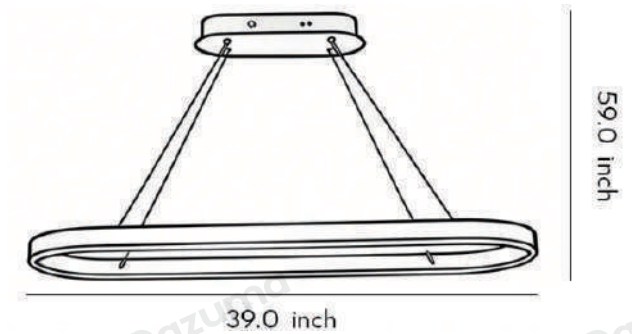

Product Name Oval LED Chandelier

Style Modern

Specification 31"/39"/47"

This oval LED chandelier has an aluminum alloy frame and acrylic shade, lightweight with great heat dissipation. Three sizes available.

· Product Details

Material	Silicone + Aluminum + Iron
----------	----------------------------

· Core Specifications

Length	31.5 inches
Width	11.81 inches
Depth	1.97 inches

· Basic Product Information

Product Model	DZ4WFDL04/0D/0V/0M /05/0E/0W/0N/06/0F/0X/0O
Product Type	Outdoor Lighting Fixture
Power Type	Hardwired
Product Color	White / Black / Gold

· Product Details

Material	Silicone + Aluminum + Iron
----------	----------------------------

· Core Specifications

Length	39.3 inches
Width	11.81 inches
Depth	1.97 inches

· Basic Product Information

Product Model	DZ4WFDL01/0A/0S/0J/02 /0B/0T/0K/03/0C/0U/0L
Product Type	Outdoor Lighting Fixture
Power Type	Hardwired
Product Color	White / Black / Gold

· Product Details

Material	Silicone + Aluminum + Iron
----------	----------------------------

· Core Specifications

Length	47 inches
Width	11.81 inches
Depth	1.97 inches

Voltage	AC110-120V
Light Source Type	LED E27 Bulb
Light Source Included	Yes
Color Temperature	3000K
Dimmable	Yes