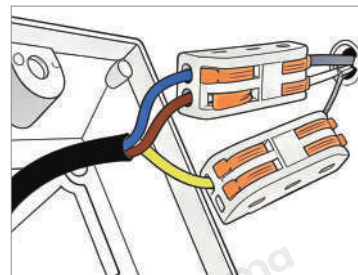

Hardwired

Blue: Neutral wire
Brown: Live wire
Yellow: Ground wire