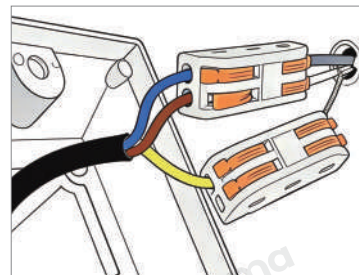

Hardwired

Blue: Neutral wire
 Brown: Live wire
 Yellow: Ground wire

· Core Performance Indicators

Installation Method

Ceiling Mount - Easy installation: Fix the base on the ceiling directly, wire, then install the lamp and lampshade.