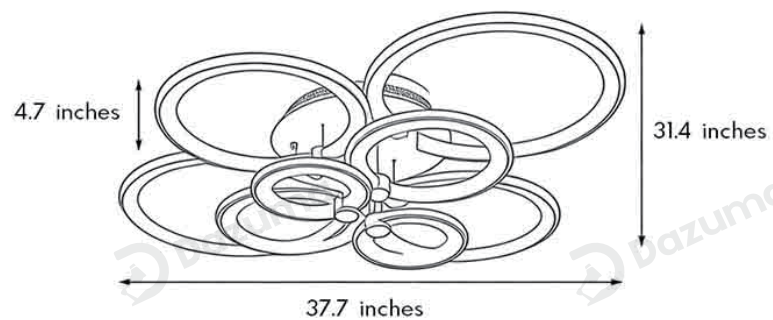

Length	3.1 inches
Width	23.6 inches
Depth	15.7 inches

· Basic Product Information

Product Model	DZ4XZH501/ 07/ 0J/ 0D/ 02/ 08/ 0K/ 0E
Product Type	LED Semi-Flush Mounts
Power Type	Hardwired
Product Color	Black/ White

· Product Details

Material	Metal
----------	-------

· Core Specifications

Length	4.7 inches
Width	31.4 inches
Depth	23.6 inches

· Basic Product Information

Product Model	DZ4XZH503/ 09/ 0L/ 0F/ 04/ 0A/ 0M/ 0G
Product Type	LED Semi-Flush Mounts
Power Type	Hardwired
Product Color	Black/ White

· Product Details

Material	Metal
----------	-------

· Core Specifications

Length	4.7 inches
Width	37.7 inches
Depth	31.4 inches

Voltage	AC85-265V
Light Source Type	LED Integrated
Light Source Included	Yes
Color Temperature	3000- 6000K
Dimmable	No