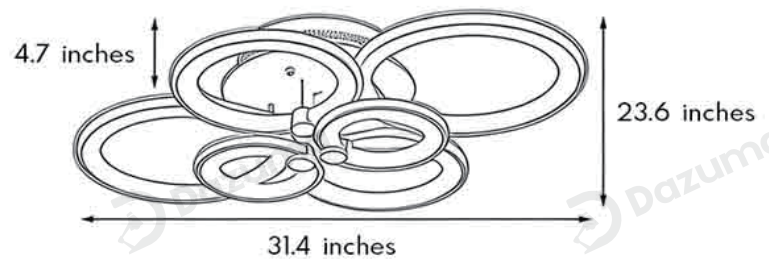

Length	3.1 inches
Width	23.6 inches
Depth	15.7 inches

· Basic Product Information

Product Model	DZ4XZH501/ 07/ 0J/ 0D/ 02/ 08/ 0K/ 0E
Product Type	LED Semi-Flush Mounts
Power Type	Hardwired
Product Color	Black/ White

· Product Details

Material	Metal
----------	-------

· Core Specifications

Length	4.7 inches
Width	31.4 inches
Depth	23.6 inches

· Basic Product Information

Product Model	DZ4XZH503/ 09/ 0L/ 0F/ 04/ 0A/ 0M/ 0G
Product Type	LED Semi-Flush Mounts
Power Type	Hardwired
Product Color	Black/ White

· Product Details

Material	Metal
----------	-------

· Core Specifications

Length	4.7 inches
Width	37.7 inches
Depth	31.4 inches

Voltage	AC85-265V
Light Source Type	LED Integrated
Light Source Included	Yes
Color Temperature	3000- 6000K
Dimmable	No