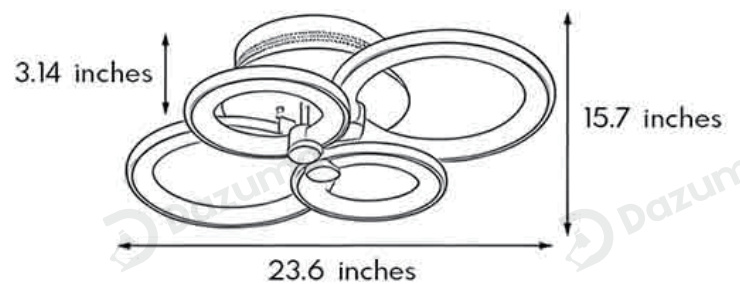

Length	3.1 inches
Width	23.6 inches
Depth	15.7 inches

· Basic Product Information

Product Model	DZ4XZH501/ 07/ 0J/ 0D/ 02/ 08/ 0K/ 0E
Product Type	LED Semi-Flush Mounts
Power Type	Hardwired
Product Color	Black/ White

· Product Details

Material	Metal
----------	-------

· Core Specifications

Length	4.7 inches
Width	31.4 inches
Depth	23.6 inches

· Basic Product Information

Product Model	DZ4XZH503/ 09/ 0L/ 0F/ 04/ 0A/ 0M/ 0G
Product Type	LED Semi-Flush Mounts
Power Type	Hardwired
Product Color	Black/ White

· Product Details

Material	Metal
----------	-------

· Core Specifications

Length	4.7 inches
Width	37.7 inches
Depth	31.4 inches

Voltage	AC85-265V
Light Source Type	LED Integrated
Light Source Included	Yes
Color Temperature	3000- 6000K
Dimmable	No