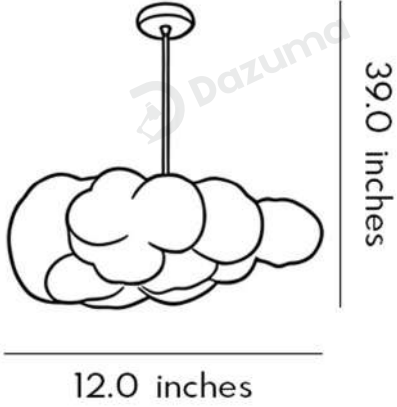

It comes in 5 styles and 7 sizes, fits E26/E27 bases, and includes a 40W LED bulb.

Ideal for bedrooms, living rooms and commercial spaces, it brings a light, romantic atmosphere.

· Basic Product Information

Product Model	DZ51EGV0C/ 07/ 02 / 0M/ 0W/ 0H/ 0R
Product Type	Pendant Mounted
Power Type	Hardwired
Product Color	White

· Product Details

Material

Fabric

· Core Specifications

Depth	12.0 inches	Depth	16.0 inches	Depth	20.0 inches
Height	7.9 inches	Height	9.1 inches	Height	10.2 inches
Cord Length	39.0 inches	Cord Length	39.0 inches	Cord Length	39.0 inches

Depth	24.0 inches	Depth	28.0 inches	Depth	31.0 inches
Height	13.8 inches	Height	15.8 inches	Height	13.8 inches
Cord Length	39.0 inches	Cord Length	39.0 inches	Cord Length	39.0 inches

Depth	35.0 inches
Height	15.8 inches
Cord Length	39.0 inches