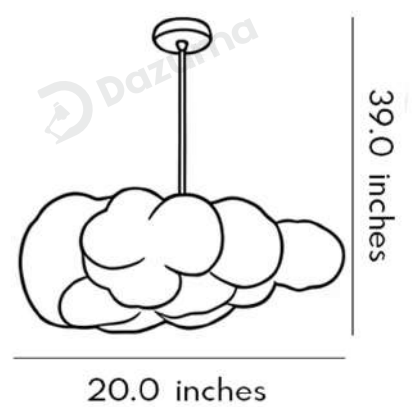

It comes in 5 styles and 7 sizes, fits E26/E27 bases, and includes a 40W LED bulb.

Ideal for bedrooms, living rooms and commercial spaces, it brings a light, romantic atmosphere.

· Basic Product Information

Product Model	DZ51EGV0C/ 07/ 02 / 0M/ 0W/ 0H/ 0R
Product Type	Pendant Mounted
Power Type	Hardwired
Product Color	White

· Product Details

Material

Fabric

· Core Specifications

Depth	12.0 inches	Depth	16.0 inches	Depth	20.0 inches
Height	7.9 inches	Height	9.1 inches	Height	10.2 inches
Cord Length	39.0 inches	Cord Length	39.0 inches	Cord Length	39.0 inches

Depth	24.0 inches	Depth	28.0 inches	Depth	31.0 inches
Height	13.8 inches	Height	15.8 inches	Height	13.8 inches
Cord Length	39.0 inches	Cord Length	39.0 inches	Cord Length	39.0 inches

Depth	35.0 inches
Height	15.8 inches
Cord Length	39.0 inches