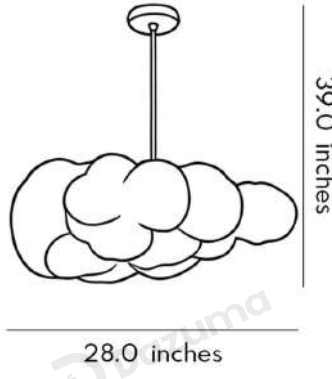

Product Model	DZ51EGV0C/ 07/ 02 / 0M/ 0W/ 0H/ 0R
Product Type	Pendant Mounted
Power Type	Hardwired
Product Color	White

· Product Details

Material

Fabric

· Core Specifications

Depth	12.0 inches	Depth	16.0 inches	Depth	20.0 inches
Height	7.9 inches	Height	9.1 inches	Height	10.2 inches
Cord Length	39.0 inches	Cord Length	39.0 inches	Cord Length	39.0 inches

Depth	24.0 inches	Depth	28.0 inches	Depth	31.0 inches
Height	13.8 inches	Height	15.8 inches	Height	13.8 inches
Cord Length	39.0 inches	Cord Length	39.0 inches	Cord Length	39.0 inches

Depth	35.0 inches
Height	15.8 inches
Cord Length	39.0 inches