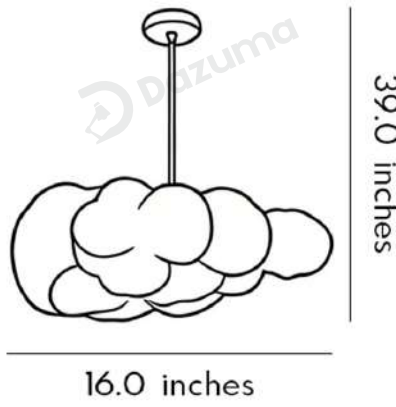

Product Model	DZ51EGV0C/ 07/ 02 / 0M/ 0W/ 0H/ 0R
Product Type	Pendant Mounted
Power Type	Hardwired
Product Color	White

· Product Details

Material

Fabric

· Core Specifications

Depth	12.0 inches	Depth	16.0 inches	Depth	20.0 inches
Height	7.9 inches	Height	9.1 inches	Height	10.2 inches
Cord Length	39.0 inches	Cord Length	39.0 inches	Cord Length	39.0 inches

Depth	24.0 inches	Depth	28.0 inches	Depth	31.0 inches
Height	13.8 inches	Height	15.8 inches	Height	13.8 inches
Cord Length	39.0 inches	Cord Length	39.0 inches	Cord Length	39.0 inches

Depth	35.0 inches
Height	15.8 inches
Cord Length	39.0 inches