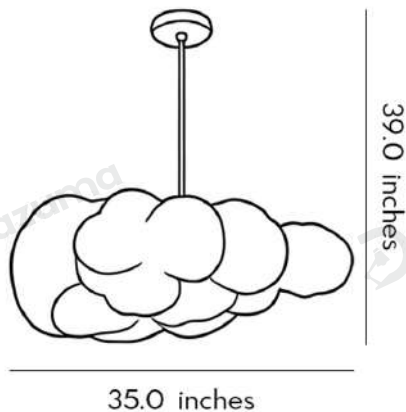

Product Model	DZ51EGV0C/ 07/ 02 / 0M/ 0W/ 0H/ 0R
Product Type	Pendant Mounted
Power Type	Hardwired
Product Color	White

· Product Details

Material

Fabric

· Core Specifications

Depth	12.0 inches	Depth	16.0 inches	Depth	20.0 inches
Height	7.9 inches	Height	9.1 inches	Height	10.2 inches
Cord Length	39.0 inches	Cord Length	39.0 inches	Cord Length	39.0 inches

Depth	24.0 inches	Depth	28.0 inches	Depth	31.0 inches
Height	13.8 inches	Height	15.8 inches	Height	13.8 inches
Cord Length	39.0 inches	Cord Length	39.0 inches	Cord Length	39.0 inches

Depth	35.0 inches
Height	15.8 inches
Cord Length	39.0 inches