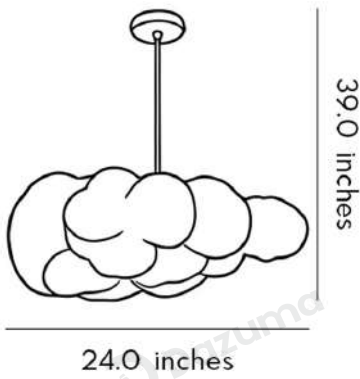

Product Model	DZ51EGV0C/ 07/ 02 / 0M/ 0W/ 0H/ 0R
Product Type	Pendant Mounted
Power Type	Hardwired
Product Color	White

· Product Details

Material

Fabric

· Core Specifications

Depth	12.0 inches	Depth	16.0 inches	Depth	20.0 inches
Height	7.9 inches	Height	9.1 inches	Height	10.2 inches
Cord Length	39.0 inches	Cord Length	39.0 inches	Cord Length	39.0 inches

Depth	24.0 inches	Depth	28.0 inches	Depth	31.0 inches
Height	13.8 inches	Height	15.8 inches	Height	13.8 inches
Cord Length	39.0 inches	Cord Length	39.0 inches	Cord Length	39.0 inches

Depth	35.0 inches
Height	15.8 inches
Cord Length	39.0 inches