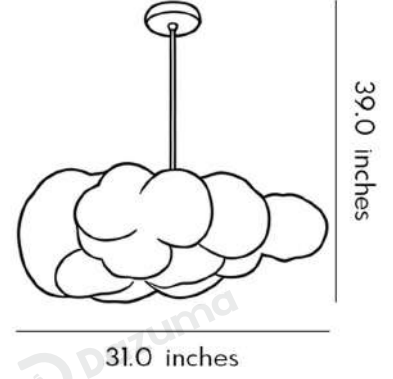

Product Model	DZ51EGV0C/ 07/ 02 / 0M/ 0W/ 0H/ 0R
Product Type	Pendant Mounted
Power Type	Hardwired
Product Color	White

· Product Details

Material

Fabric

· Core Specifications

Depth	12.0 inches	Depth	16.0 inches	Depth	20.0 inches
Height	7.9 inches	Height	9.1 inches	Height	10.2 inches
Cord Length	39.0 inches	Cord Length	39.0 inches	Cord Length	39.0 inches

Depth	24.0 inches	Depth	28.0 inches	Depth	31.0 inches
Height	13.8 inches	Height	15.8 inches	Height	13.8 inches
Cord Length	39.0 inches	Cord Length	39.0 inches	Cord Length	39.0 inches

Depth	35.0 inches
Height	15.8 inches
Cord Length	39.0 inches