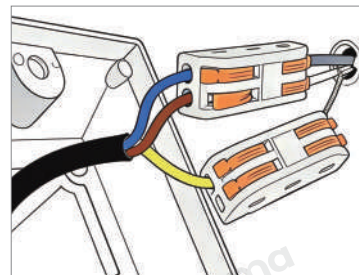

Product Type Crystal Flush Mounts

Power Type Hardwired

Product Color Gold

· Product Details

Material Stainless Steel

• Core Specifications

Length 5.9 inches
 Width 19.6 inches
 Depth 19.6 inches

Length 5.9 inches
 Width 23.6 inches
 Depth 23.6 inches

Length 5.9 inches
 Width 31.5 inches
 Depth 31.5 inches

Voltage	AC110V
Light Source Type	LED E14 Bulb
Light Source Included	Yes
Color Temperature	3000- 6000K
Dimmable	No

Hardwired

Blue: Neutral wire
 Brown: Live wire
 Yellow: Ground wire