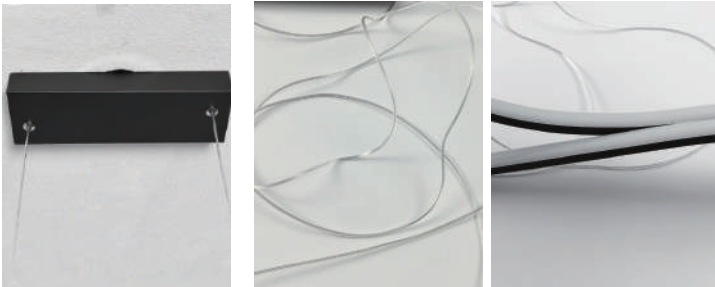

Product Name Curved LED Chandelier

Style Nordic Style

Specification 39"/47"

This curved LED chandelier features a metal frame, silicone lampshade and elegant wave design.

2 sizes & 3 colors: black, gold, chrome. Built-in LED with 3 light modes: warm, white, dimmable, soft & glare-free. Height adjustable. Perfect for dining room, living room, kitchen island.

· Product Details

Material	Aluminum + Silicone
----------	---------------------

· Core Specifications

Length	39.37 inches
Width	7.08 inches
Depth	7.08 inches

· Basic Product Information

Product Model	DZ536HS03/07/0B/0C/04 /08/05B/04B/06B
Product Type	Linear Suspension
Power Type	Hardwired
Product Color	Black / Gold / White

· Product Details

Material	Aluminum + Silicone
----------	---------------------

· Core Specifications

Length	47.24 inches
Width	11 inches
Depth	11 inches

Voltage	AC110V
Light Source Type	LED E27 Bulb
Light Source Included	Yes
Color Temperature	3000K
Dimmable	No
IP Rating	IP40