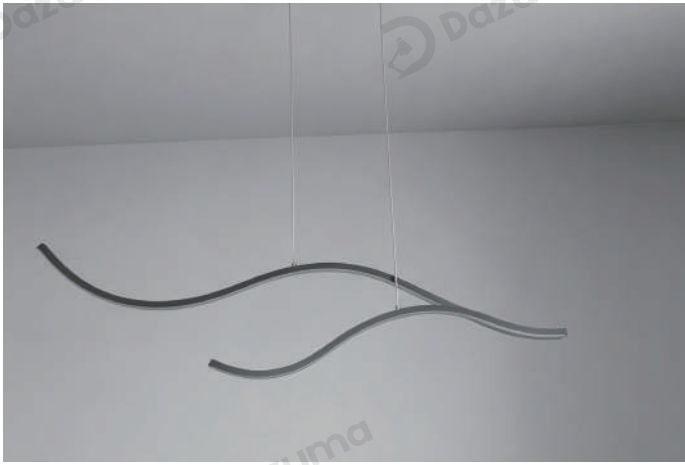

Product Name Curved LED Chandelier

Style Nordic Style

Specification 39"/47"

This curved LED chandelier features a metal frame, silicone lampshade and elegant wave design.

2 sizes & 3 colors: black, gold, chrome. Built-in LED with 3 light modes: warm, white, dimmable, soft & glare-free. Height adjustable. Perfect for dining room, living room, kitchen island.

Modern Nordic style lighting centerpiece.

· Basic Product Information

Product Model	DZ536HS01/05/09/02/06 /0A/02B/01B/03B
Product Type	Linear Suspension
Power Type	Hardwired
Product Color	Black / Gold / White

· Product Details

Material	Aluminum + Silicone
----------	---------------------

· Core Specifications

Length	39.37 inches
Width	7.08 inches
Depth	7.08 inches

· Basic Product Information

Product Model	DZ536HS03/07/0B/0C/04 /08/05B/04B/06B
Product Type	Linear Suspension
Power Type	Hardwired
Product Color	Black / Gold / White

· Product Details

Material	Aluminum + Silicone
----------	---------------------

· Core Specifications

Length	47.24 inches
Width	11 inches
Depth	11 inches

Voltage	AC110V
Light Source Type	LED E27 Bulb
Light Source Included	Yes
Color Temperature	3000K
Dimmable	No
IP Rating	IP40