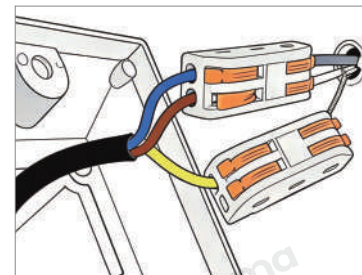

· Product Details

Material	Aluminum + Silicone
----------	---------------------

· Core Specifications

Length	47.24 inches
Width	11 inches
Depth	11 inches

Voltage	AC110V
Light Source Type	LED E27 Bulb
Light Source Included	Yes
Color Temperature	3000K
Dimmable	No
IP Rating	IP40

Hardwired

Blue: Neutral wire
Brown: Live wire
Yellow: Ground wire

• Core Performance Indicators

Installation Method	Direct Mount - Easy installation: install the base first, connect the wires, then secure the fixture
Application Scenarios	Dining Room, Kitchen, Living Room
Certifications	CE, ROHS, WEEE, CEC, DLC, IES
Color Temperature Adjustment	Dimmable (3000K-6000K), Warm White (3000K), White (6000K)
Product Accessories	Light body ×1, Manual ×1, Mounting plate ×1, Screw pack ×1