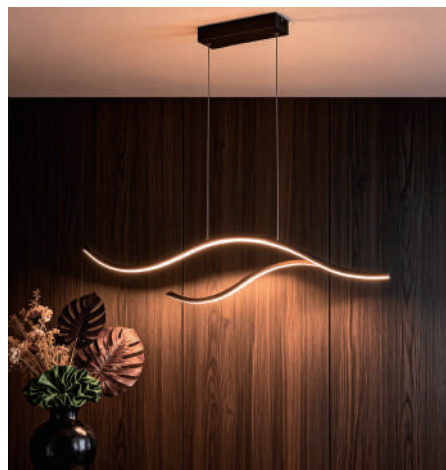

Product Name Curved LED Chandelier

Style Nordic Style

Specification 39"/47"

This curved LED chandelier features a metal frame, silicone lampshade and elegant wave design.

2 sizes & 3 colors: black, gold, chrome. Built-in LED with 3 light modes: warm, white, dimmable, soft & glare-free. Height adjustable. Perfect for dining room, living room, kitchen island.

Modern Nordic style lighting centerpiece.

· Basic Product Information

Product Model	DZ536HS01/05/09/02/06 /0A/02B/01B/03B
Product Type	Linear Suspension
Power Type	Hardwired
Product Color	Black / Gold / White

· Product Details

Material	Aluminum + Silicone
----------	---------------------

· Core Specifications

Length	39.37 inches
Width	7.08 inches
Depth	7.08 inches

· Basic Product Information

Product Model	DZ536HS03/07/0B/0C/04 /08/05B/04B/06B
Product Type	Linear Suspension
Power Type	Hardwired
Product Color	Black / Gold / White