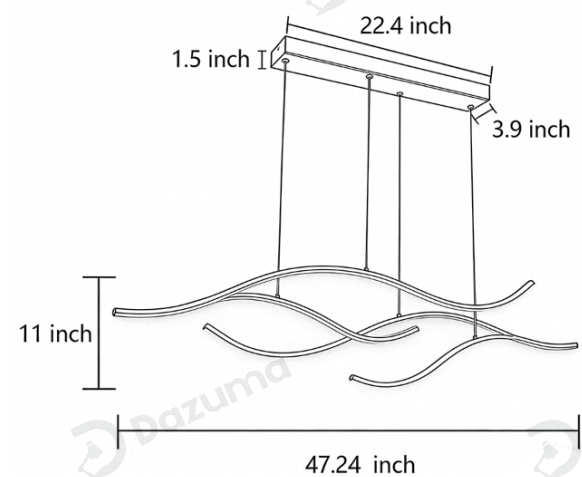

Product Name Curved LED Chandelier

Style Nordic Style

Specification 39"/47"

This curved LED chandelier features a metal frame, silicone lampshade and elegant wave design.

2 sizes & 3 colors: black, gold, chrome. Built-in LED with 3 light modes: warm, white, dimmable, soft & glare-free. Height adjustable. Perfect for dining room, living room, kitchen island.

· Product Details

Material	Aluminum + Silicone
----------	---------------------

· Core Specifications

Length	39.37 inches
Width	7.08 inches
Depth	7.08 inches

· Basic Product Information

Product Model	DZ536HS03/07/0B/0C/04 /08/05B/04B/06B
Product Type	Linear Suspension
Power Type	Hardwired
Product Color	Black / Gold / White

· Product Details

Material	Aluminum + Silicone
----------	---------------------

· Core Specifications

Length	47.24 inches
Width	11 inches
Depth	11 inches

Voltage	AC110V
Light Source Type	LED E27 Bulb
Light Source Included	Yes
Color Temperature	3000K
Dimmable	No
IP Rating	IP40