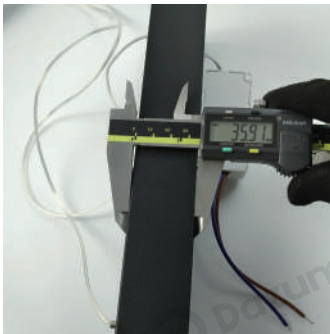

• Core Performance Indicators

Installation Method	Direct Mount - Easy installation: install the base first, connect the wires, then secure the fixture
Application Scenarios	Dining Room, Kitchen, Living Room
Certifications	CE, ROHS, WEEE, CEC, DLC, IES
Color Temperature Adjustment	Dimmable (3000K-6000K), Warm White (3000K), White (6000K)
Product Accessories	Light body ×1, Manual ×1, Mounting plate ×1, Screw pack ×1

www.dazuma.us

+1 978-678-4855 (US Support)

hello@dazuma.us

Customer Service: Mon-Fri, 9am-6pm EST.

Online Service Team: 120 East Hollis Street, Nashua, NH 03060