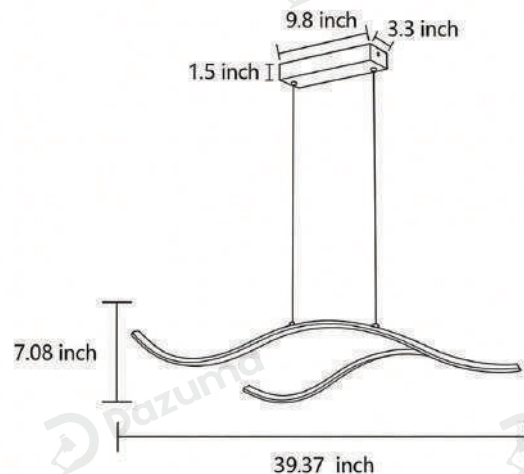

Product Name Curved LED Chandelier

Style Nordic Style

Specification 39"/47"

This curved LED chandelier features a metal frame, silicone lampshade and elegant wave design.

2 sizes & 3 colors: black, gold, chrome. Built-in LED with 3 light modes: warm, white, dimmable, soft & glare-free. Height adjustable. Perfect for dining room, living room, kitchen island.

Modern Nordic style lighting centerpiece.

· Basic Product Information

Product Model	DZ536HS01/05/09/02/06 /0A/02B/01B/03B
Product Type	Linear Suspension
Power Type	Hardwired
Product Color	Black / Gold / White

· Product Details

Material	Aluminum + Silicone
----------	---------------------

· Core Specifications

Length	39.37 inches
Width	7.08 inches
Depth	7.08 inches

· Basic Product Information

Product Model	DZ536HS03/07/0B/0C/04 /08/05B/04B/06B
Product Type	Linear Suspension
Power Type	Hardwired
Product Color	Black / Gold / White

· Product Details

Material	Aluminum + Silicone
----------	---------------------

· Core Specifications

Length	47.24 inches
Width	11 inches
Depth	11 inches

Voltage	AC110V
Light Source Type	LED E27 Bulb
Light Source Included	Yes
Color Temperature	3000K
Dimmable	No
IP Rating	IP40