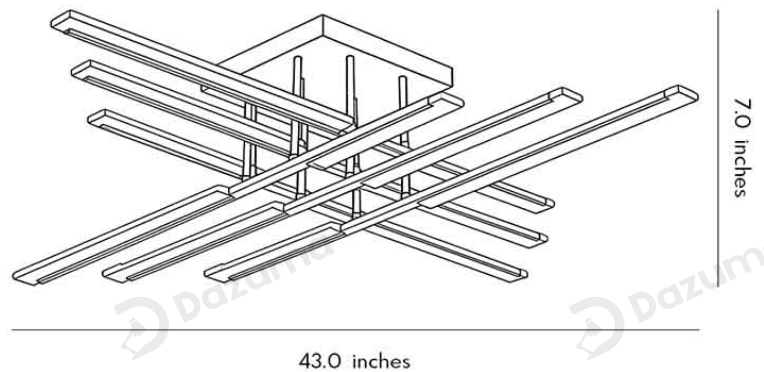

Product Model	DZ536PS05/ 07
Product Type	LED Semi-Flush Mounts
Power Type	Hardwired
Product Color	Gold

· **Product Details**

Material	Acrylic
----------	---------

· **Core Specifications**

Length	7.0 inches
Width	37.0 inches
Depth	37.0 inches

Length	7.0 inches
Width	43.0 inches
Depth	43.0 inches

Voltage	AC100-265V
Light Source Type	LED Integrated
Light Source Included	Yes
Color Temperature	3000- 6000K
Dimmable	Yes

Hardwired

Blue: Neutral wire
 Brown: Live wire
 Yellow: Ground wire