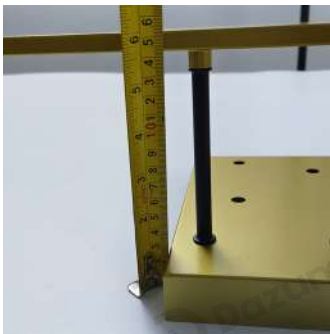

· Core Performance Indicators

Installation Method	Ceiling Mount - Easy installation: Install with rod, cord or chain suspended from ceiling.
Application Scenarios	Living Room
Certifications	CE, ROHS, WEEE, CEC, DLC, IES
Color Temperature Adjustment	3-Color Temperature (3000K/ 4500K/ 6000K), Dimmable (3000K- 6000K)
Product Accessories	Light poles ×4, Base ×1, LED driver ×1, Remote ×1, Remote manual ×1, Manual ×1, Screw Pack ×2

www.dazuma.us

+1 978-678-4855 (US Support)

hello@dazuma.us

Customer Service: Mon-Fri, 9am-6pm EST.

Online Service Team: 120 East Hollis Street, Nashua, NH 03060