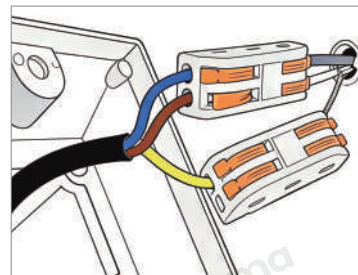

Length	7.0 inches
Width	43.0 inches
Depth	43.0 inches

Voltage	AC100-265V
Light Source Type	LED Integrated
Light Source Included	Yes
Color Temperature	3000- 6000K
Dimmable	Yes

Hardwired

Blue: Neutral wire
 Brown: Live wire
 Yellow: Ground wire