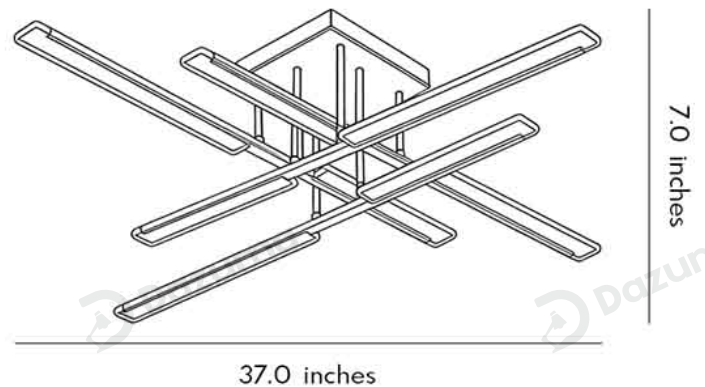

Product Model	DZ536PS05/ 07
Product Type	LED Semi-Flush Mounts
Power Type	Hardwired
Product Color	Gold

· **Product Details**

Material	Acrylic
----------	---------

· **Core Specifications**

Length	7.0 inches
Width	37.0 inches
Depth	37.0 inches

Length	7.0 inches
Width	43.0 inches
Depth	43.0 inches

Voltage	AC100-265V
Light Source Type	LED Integrated
Light Source Included	Yes
Color Temperature	3000- 6000K
Dimmable	Yes

Hardwired

Blue: Neutral wire
 Brown: Live wire
 Yellow: Ground wire