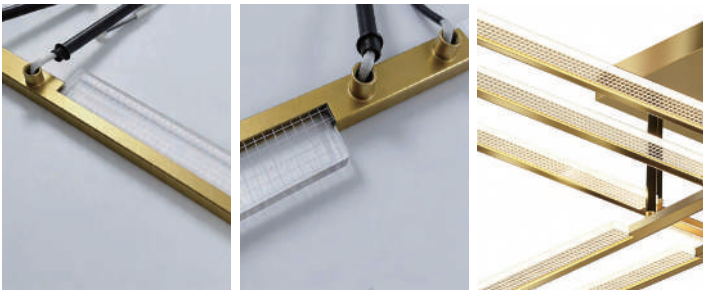

Product Name	Cross Ceiling Light Exquisite Metal LED Flat Light
Style	Nordic Style
Specification	Hardwired

This gold cross ceiling light features sleek design to match modern minimalist home interiors.

Recessed linear structure saves space and delivers elegant contemporary ceiling decoration.

Even soft LED glow builds warm ambiance for living rooms, dining rooms and daily leisure.

· **Basic Product Information**

Product Model	DZ536PS05/ 07
Product Type	LED Semi-Flush Mounts
Power Type	Hardwired
Product Color	Gold

· **Product Details**

Material	Acrylic
----------	---------

· **Core Specifications**

Length	7.0 inches
Width	37.0 inches
Depth	37.0 inches

Length	7.0 inches
Width	43.0 inches
Depth	43.0 inches

Voltage	AC100-265V
Light Source Type	LED Integrated
Light Source Included	Yes
Color Temperature	3000- 6000K
Dimmable	Yes

Hardwired

Blue: Neutral wire
 Brown: Live wire
 Yellow: Ground wire