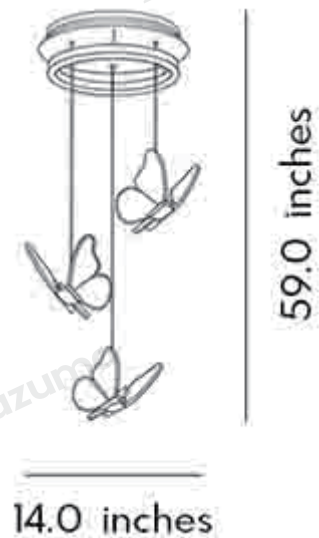

· Product Details

Material	Iron
----------	------

· Core Specifications

Length	59.0 inches
Width	14.0 inches
Depth	14.0 inches

· Basic Product Information

Product Model	DZ54AA602/ 08/ 0E
Product Type	Staircase Chandeliers
Power Type	Hardwired
Product Color	Gold

· Product Details

Material	Iron
----------	------

· Core Specifications

Length	59.0 inches
Width	18.0 inches
Depth	18.0 inches

· **Basic Product Information**

Product Model	DZ54AA604/ 0A/ 0G
Product Type	Staircase Chandeliers
Power Type	Hardwired
Product Color	Gold

· **Product Details**

Material	Iron
----------	------

· **Core Specifications**

Length	59.0 inches
Width	22.0 inches
Depth	22.0 inches

· **Basic Product Information**

Product Model	DZ54AA606/ 0C/ 0I
Product Type	Staircase Chandeliers
Power Type	Hardwired
Product Color	Gold

· Product Details

Material	Iron
----------	------

· Core Specifications

Length	118.0 inches
Width	26.0 inches
Depth	26.0 inches

Voltage	AC85-265V
Light Source Type	LED Integrated
Light Source Included	Yes
Color Temperature	3000- 6000K
Dimmable	Yes
IP Rating	IP20