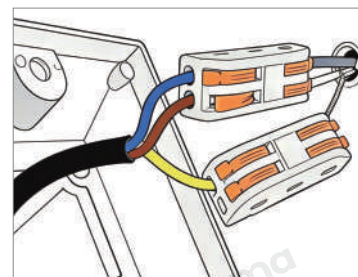

Hardwired

Blue: Neutral wire
Brown: Live wire
Yellow: Ground wire

· Core Performance Indicators

Installation Method

Ceiling Mount - Easy installation: Fix the base on the ceiling directly, wire, then install the lamp and lampshade.