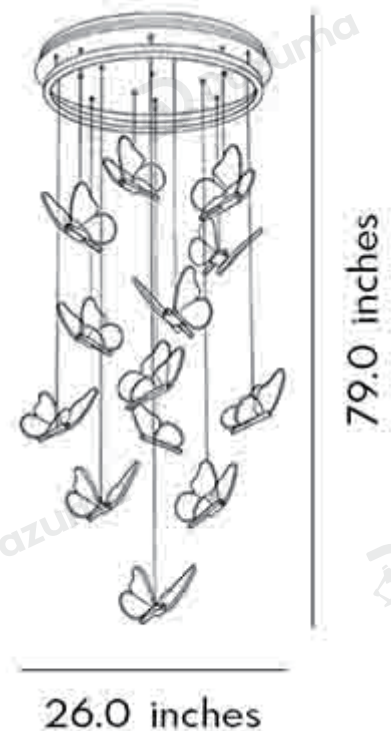

· Product Details

Material	Iron
----------	------

· Core Specifications

Length	59.0 inches
Width	18.0 inches
Depth	18.0 inches

· **Basic Product Information**

Product Model	DZ54AA604/ 0A/ 0G
Product Type	Staircase Chandeliers
Power Type	Hardwired
Product Color	Gold

· **Product Details**

Material	Iron
----------	------

· **Core Specifications**

Length	59.0 inches
Width	22.0 inches
Depth	22.0 inches

· **Basic Product Information**

Product Model	DZ54AA606/ 0C/ 0I
Product Type	Staircase Chandeliers
Power Type	Hardwired
Product Color	Gold

· **Product Details**

Material	Iron
----------	------

· **Core Specifications**

Length	79.0 inches
Width	26.0 inches
Depth	26.0 inches

· **Basic Product Information**

Product Model	DZ54AA605/ 0B/ 0H
Product Type	Staircase Chandeliers
Power Type	Hardwired
Product Color	Gold

· Product Details

Material	Iron
----------	------

· Core Specifications

Length	118.0 inches
Width	26.0 inches
Depth	26.0 inches

Voltage	AC85-265V
Light Source Type	LED Integrated
Light Source Included	Yes
Color Temperature	3000- 6000K
Dimmable	Yes
IP Rating	IP20