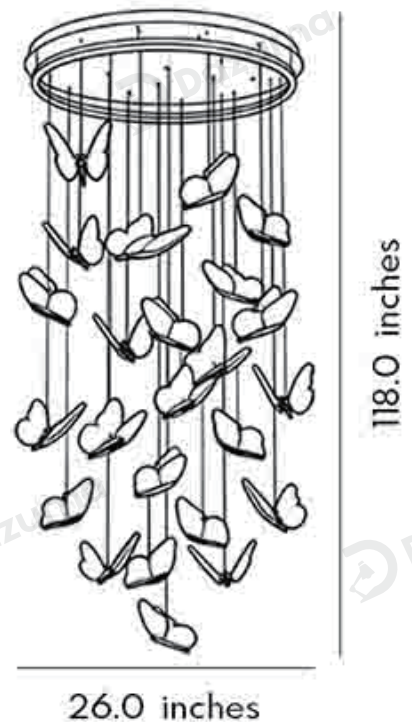

· **Product Details**

Material	Iron
----------	------

· **Core Specifications**

Length	59.0 inches
Width	22.0 inches
Depth	22.0 inches

· **Basic Product Information**

Product Model	DZ54AA606/ 0C/ 0I
Product Type	Staircase Chandeliers
Power Type	Hardwired
Product Color	Gold

· **Product Details**

Material	Iron
----------	------

· **Core Specifications**

Length	79.0 inches
Width	26.0 inches
Depth	26.0 inches

· **Basic Product Information**

Product Model	DZ54AA605/ 0B/ 0H
Product Type	Staircase Chandeliers
Power Type	Hardwired
Product Color	Gold

· **Product Details**

Material	Iron
----------	------

· **Core Specifications**

Length	98.0 inches
Width	26.0 inches
Depth	26.0 inches

· Basic Product Information

Product Model	DZ54AA603/ 09/ 0F
Product Type	Staircase Chandeliers
Power Type	Hardwired
Product Color	Gold

· Product Details

Material	Iron
----------	------

· Core Specifications

Length	118.0 inches
Width	26.0 inches
Depth	26.0 inches

Voltage	AC85-265V
Light Source Type	LED Integrated
Light Source Included	Yes
Color Temperature	3000- 6000K
Dimmable	Yes
IP Rating	IP20