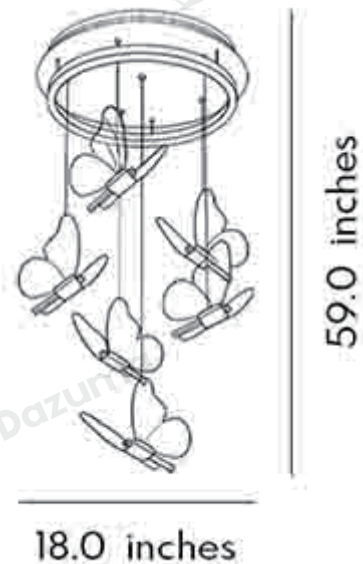

· Product Details

Material	Iron
----------	------

· Core Specifications

Length	59.0 inches
Width	14.0 inches
Depth	14.0 inches

· Basic Product Information

Product Model	DZ54AA602/ 08/ 0E
Product Type	Staircase Chandeliers
Power Type	Hardwired
Product Color	Gold

· Product Details

Material	Iron
----------	------

· Core Specifications

Length	59.0 inches
Width	18.0 inches
Depth	18.0 inches

· **Basic Product Information**

Product Model	DZ54AA604/ 0A/ 0G
Product Type	Staircase Chandeliers
Power Type	Hardwired
Product Color	Gold

· **Product Details**

Material	Iron
----------	------

· **Core Specifications**

Length	59.0 inches
Width	22.0 inches
Depth	22.0 inches

· **Basic Product Information**

Product Model	DZ54AA606/ 0C/ 0I
Product Type	Staircase Chandeliers
Power Type	Hardwired
Product Color	Gold

· Product Details

Material	Iron
----------	------

· Core Specifications

Length	118.0 inches
Width	26.0 inches
Depth	26.0 inches

Voltage	AC85-265V
Light Source Type	LED Integrated
Light Source Included	Yes
Color Temperature	3000- 6000K
Dimmable	Yes
IP Rating	IP20