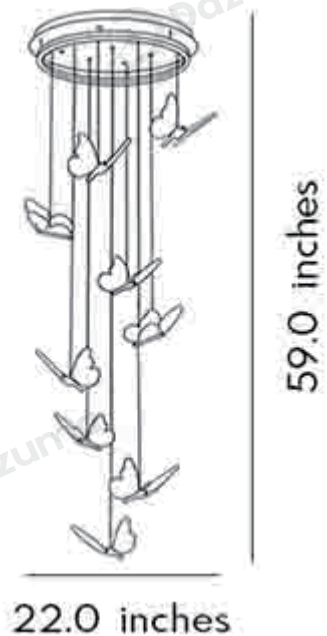

· Product Details

Material	Iron
----------	------

· Core Specifications

Length	59.0 inches
Width	14.0 inches
Depth	14.0 inches

· Basic Product Information

Product Model	DZ54AA602/ 08/ 0E
Product Type	Staircase Chandeliers
Power Type	Hardwired
Product Color	Gold

· Product Details

Material	Iron
----------	------

· Core Specifications

Length	59.0 inches
Width	18.0 inches
Depth	18.0 inches

· **Basic Product Information**

Product Model	DZ54AA604/ 0A/ 0G
Product Type	Staircase Chandeliers
Power Type	Hardwired
Product Color	Gold

· **Product Details**

Material	Iron
----------	------

· **Core Specifications**

Length	59.0 inches
Width	22.0 inches
Depth	22.0 inches

· **Basic Product Information**

Product Model	DZ54AA606/ 0C/ 0I
Product Type	Staircase Chandeliers
Power Type	Hardwired
Product Color	Gold

· Product Details

Material	Iron
----------	------

· Core Specifications

Length	118.0 inches
Width	26.0 inches
Depth	26.0 inches

Voltage	AC85-265V
Light Source Type	LED Integrated
Light Source Included	Yes
Color Temperature	3000- 6000K
Dimmable	Yes
IP Rating	IP20