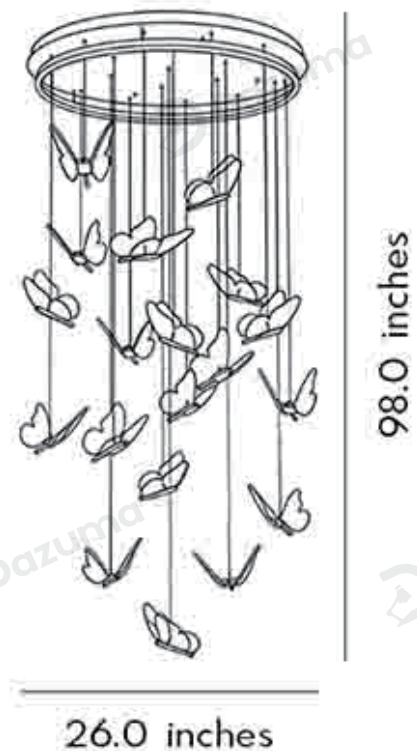

· **Product Details**

Material	Iron
----------	------

· **Core Specifications**

Length	59.0 inches
Width	22.0 inches
Depth	22.0 inches

· **Basic Product Information**

Product Model	DZ54AA606/ 0C/ 0I
Product Type	Staircase Chandeliers
Power Type	Hardwired
Product Color	Gold

· **Product Details**

Material	Iron
----------	------

· **Core Specifications**

Length	79.0 inches
Width	26.0 inches
Depth	26.0 inches

· **Basic Product Information**

Product Model	DZ54AA605/ 0B/ 0H
Product Type	Staircase Chandeliers
Power Type	Hardwired
Product Color	Gold

· **Product Details**

Material	Iron
----------	------

· **Core Specifications**

Length	98.0 inches
Width	26.0 inches
Depth	26.0 inches

· Basic Product Information

Product Model	DZ54AA603/ 09/ 0F
Product Type	Staircase Chandeliers
Power Type	Hardwired
Product Color	Gold

· Product Details

Material	Iron
----------	------

· Core Specifications

Length	118.0 inches
Width	26.0 inches
Depth	26.0 inches

Voltage	AC85-265V
Light Source Type	LED Integrated
Light Source Included	Yes
Color Temperature	3000- 6000K
Dimmable	Yes
IP Rating	IP20