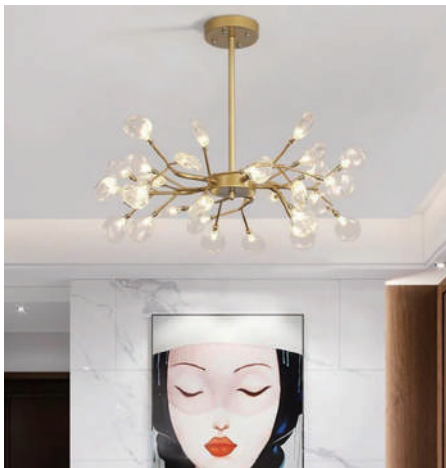

Product Name	Firefly Pendant Light LED Satellite Modern Ceiling Light
Style	Modern
Specification	Hardwired

This firefly pendant light blends satellite and firefly design for a unique atmospheric glow.

It suits home offices, living rooms and bedrooms with modern minimalist artistic style.

Simple bulb installation, stable metal base and efficient LED ensure durability and brightness.

· Basic Product Information

Product Model DZ5513O1A/ 0A/ 1M/ 0M/
1B/ 0B/ 1N/ 0N/
1C/ 0C/ 1O/ 0O

Product Type Modern Chandeliers