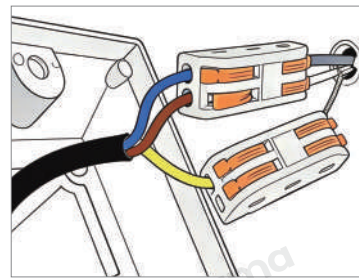

Length	45.2 inches
Width	3.1 inches
Depth	3.1 inches

Length	53.1 inches
Width	3.1 inches
Depth	3.1 inches

Voltage	AC110-220V
Light Source Type	LED Strip Light
Light Source Included	Yes
Color Temperature	3000K
Dimmable	No
IP Rating	IP65

Hardwired

Blue: Neutral wire
Brown: Live wire
Yellow: Ground wire

· Core Performance Indicators

Installation Method

Floor Standing-Place on the ground directly, use when powered on.

Application Scenarios

Garden, Lawn, Outdoor, Villa