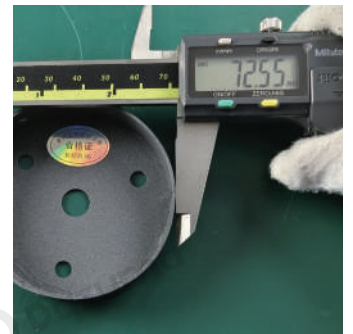

Product Name	Contemporary Outdoor Floor Lamp
Style	Modern
Specification	29.5"/37.4"/45.3"/53.1"

This modern outdoor floor lamp comes in 4 height options.

Made of stainless steel and aluminum with an acrylic lampshade.

· Product Details

Material	Stainless Steel + Aluminum + Acrylic
----------	--------------------------------------

· Core Specifications

Length	29.5 inches
Width	3.1 inches
Depth	3.1 inches

Length	37.4 inches
Width	3.1 inches
Depth	3.1 inches

Length	45.2 inches
Width	3.1 inches
Depth	3.1 inches

Length	53.1 inches
Width	3.1 inches
Depth	3.1 inches

Voltage	AC110-220V
Light Source Type	LED Strip Light
Light Source Included	Yes
Color Temperature	3000K
Dimmable	No
IP Rating	IP65

Hardwired

Blue: Neutral wire
Brown: Live wire
Yellow: Ground wire

· Core Performance Indicators

Installation Method

Floor Standing-Place on the ground directly, use when powered on.

Application Scenarios

Garden, Lawn, Outdoor, Villa