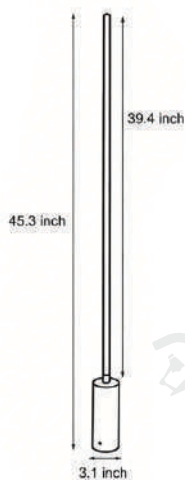

Product Name	Contemporary Outdoor Floor Lamp
Style	Modern
Specification	29.5"/37.4"/45.3"/53.1"

This modern outdoor floor lamp comes in 4 height options.

Made of stainless steel and aluminum with an acrylic lampshade.

· Product Details

Material	Stainless Steel + Aluminum + Acrylic
----------	--------------------------------------

· Core Specifications

Length	29.5 inches
Width	3.1 inches
Depth	3.1 inches

Length	37.4 inches
Width	3.1 inches
Depth	3.1 inches

Length	45.2 inches
Width	3.1 inches
Depth	3.1 inches

Length	53.1 inches
Width	3.1 inches
Depth	3.1 inches

Voltage	AC110-220V
Light Source Type	LED Strip Light
Light Source Included	Yes
Color Temperature	3000K
Dimmable	No
IP Rating	IP65

Hardwired

Blue: Neutral wire
Brown: Live wire
Yellow: Ground wire

· Core Performance Indicators

Installation Method

Floor Standing-Place on the ground directly, use when powered on.

Application Scenarios

Garden, Lawn, Outdoor, Villa