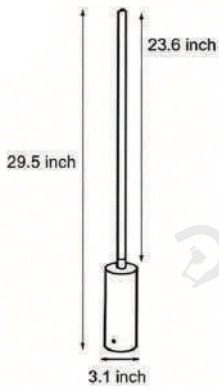

Product Name	Contemporary Outdoor Floor Lamp
Style	Modern
Specification	29.5"/37.4"/45.3"/53.1"

This modern outdoor floor lamp comes in 4 height options.

Made of stainless steel and aluminum with an acrylic lampshade.

· Product Details

Material	Stainless Steel + Aluminum + Acrylic
----------	--------------------------------------

· Core Specifications

Length	29.5 inches
Width	3.1 inches
Depth	3.1 inches

Length	37.4 inches
Width	3.1 inches
Depth	3.1 inches

Length	45.2 inches
Width	3.1 inches
Depth	3.1 inches

Length	53.1 inches
Width	3.1 inches
Depth	3.1 inches

Voltage	AC110-220V
Light Source Type	LED Strip Light
Light Source Included	Yes
Color Temperature	3000K
Dimmable	No
IP Rating	IP65