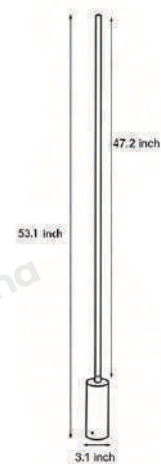

Product Name	Contemporary Outdoor Floor Lamp
Style	Modern
Specification	29.5"/37.4"/45.3"/53.1"

This modern outdoor floor lamp comes in 4 height options.

Made of stainless steel and aluminum with an acrylic lampshade.

· Product Details

Material	Stainless Steel + Aluminum + Acrylic
----------	--------------------------------------

· Core Specifications

Length	29.5 inches
Width	3.1 inches
Depth	3.1 inches

Length	37.4 inches
Width	3.1 inches
Depth	3.1 inches

Length	45.2 inches
Width	3.1 inches
Depth	3.1 inches

Length	53.1 inches
Width	3.1 inches
Depth	3.1 inches

Voltage	AC110-220V
Light Source Type	LED Strip Light
Light Source Included	Yes
Color Temperature	3000K
Dimmable	No
IP Rating	IP65

Hardwired

Blue: Neutral wire
Brown: Live wire
Yellow: Ground wire

· Core Performance Indicators

Installation Method

Floor Standing-Place on the ground directly, use when powered on.

Application Scenarios

Garden, Lawn, Outdoor, Villa