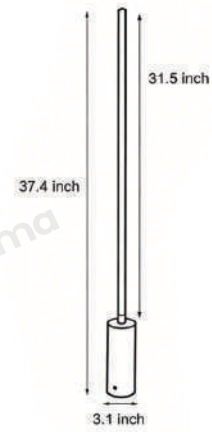

Product Name	Contemporary Outdoor Floor Lamp
Style	Modern
Specification	29.5"/37.4"/45.3"/53.1"

This modern outdoor floor lamp comes in 4 height options.

Made of stainless steel and aluminum with an acrylic lampshade.

· Product Details

Material	Stainless Steel + Aluminum + Acrylic
----------	--------------------------------------

· Core Specifications

Length	29.5 inches
Width	3.1 inches
Depth	3.1 inches

Length	37.4 inches
Width	3.1 inches
Depth	3.1 inches

Length	45.2 inches
Width	3.1 inches
Depth	3.1 inches

Length	53.1 inches
Width	3.1 inches
Depth	3.1 inches

Voltage	AC110-220V
Light Source Type	LED Strip Light
Light Source Included	Yes
Color Temperature	3000K
Dimmable	No
IP Rating	IP65