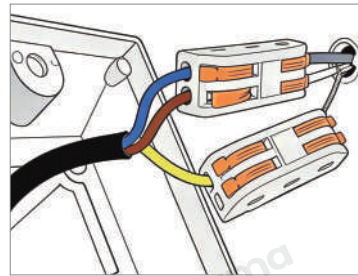

Blue: Neutral wire
Brown: Live wire
Yellow: Ground wire