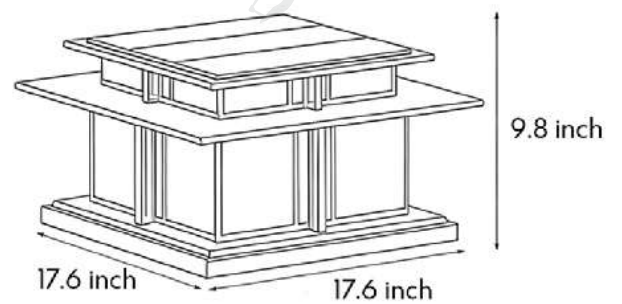

· Product Details

Material	Copper
----------	--------

• Core Specifications

Length 5.5 inches
Width 9.7 inches
Depth 9.7 inches

Length 7.5 inches
Width 13.2 inches
Depth 13.2 inches

Length 9.8 inches
Width 17.6 inches
Depth 17.6 inches