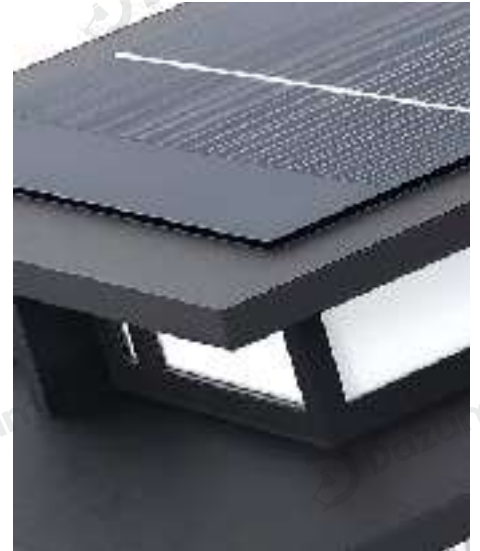

Product Name	Porch Pillar Lights Outdoor Waterproof LED Modern Light
Style	Modern
Specification	Hardwired / Solar Powered

This porch pillar light comes in brass and black, with hard-wired or solar power options.

Made of stainless steel and copper with a PC shade, it uses 3000K warm white LEDs and has an IP65 rating.

Perfect for courtyards and modern outdoor spaces.

· Basic Product Information

Product Model	HA077814-03B / 04B 07B/ 08B/ 11B/ 12B
Product Type	Outdoor Lighting Fixture
Power Type	Hardwired/ Solar Powered
Product Color	Black

· Product Details

Material	Stainless Steel
----------	-----------------

· Basic Product Information

Product Model	HA077814-01B / 02B 05B/ 06B/ 09B/ 10B
Product Type	Outdoor Lighting Fixture
Power Type	Hardwired/ Solar Powered
Product Color	Brass

· Product Details

Material	Copper
----------	--------

• Core Specifications

Length 5.5 inches
Width 9.7 inches
Depth 9.7 inches

Length 7.5 inches
Width 13.2 inches
Depth 13.2 inches

Length 9.8 inches
Width 17.6 inches
Depth 17.6 inches