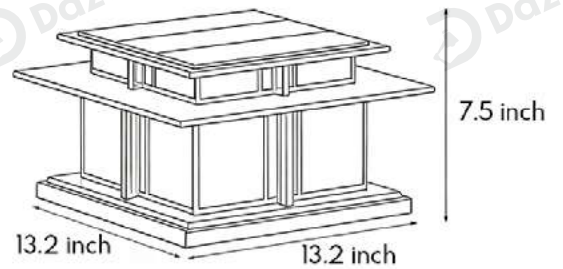

· Product Details

Material	Copper
----------	--------

• Core Specifications

Length 5.5 inches
Width 9.7 inches
Depth 9.7 inches

Length 7.5 inches
Width 13.2 inches
Depth 13.2 inches

Length 9.8 inches
Width 17.6 inches
Depth 17.6 inches