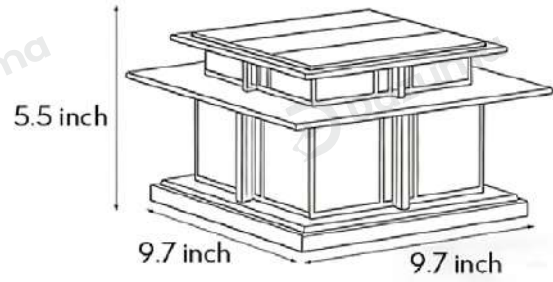

Made of stainless steel and copper with a PC shade, it uses 3000K warm white LEDs and has an IP65 rating.

Perfect for courtyards and modern outdoor spaces.

· Basic Product Information

Product Model	HA077814-03B / 04B 07B/ 08B/ 11B/ 12B
Product Type	Outdoor Lighting Fixture
Power Type	Hardwired/ Solar Powered
Product Color	Black

· Product Details

Material	Copper
----------	--------

• Core Specifications

Length 5.5 inches
Width 9.7 inches
Depth 9.7 inches

Length 7.5 inches
Width 13.2 inches
Depth 13.2 inches

Length 9.8 inches
Width 17.6 inches
Depth 17.6 inches