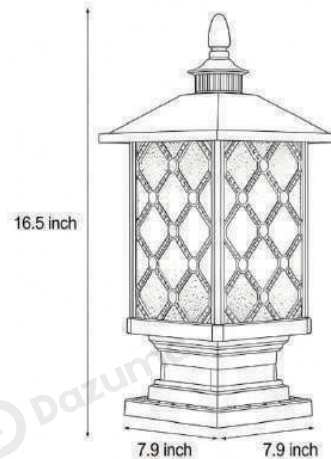

Product Name Street Lamp Post

Style Modern

Specification Window Grille/Rectangular/Square

This lamp post is available in 3 grille styles (glass, rectangular, square) and 2 colors (bronze, black).

Made of die-cast aluminum with high-temperature paint and frosted glass shade, it uses a 12W warm

· Product Details

Material	Aluminum + Glass
----------	------------------

· Core Specifications

Length	7.8 inches
Width	7.8 inches
Depth	16.9 inches

· Basic Product Information

Product Model	HA076240-03B/04B
Product Type	Pillar light
Power Type	Hardwired
Product Color	Black, bronze

· Product Details

Material	Aluminum + Glass
----------	------------------

· Core Specifications

Length	7.8 inches
Width	7.8 inches
Depth	16.9 inches

· Basic Product Information

Product Model	HA076240-05B/06B
Product Type	Pillar light
Power Type	Hardwired
Product Color	Black, bronze

· Product Details

Material	Aluminum + Glass
----------	------------------

· Core Specifications

Length	7.8 inches
Width	7.8 inches
Depth	16.9 inches

Voltage	AC110V
Light Source Type	LED E27 Bulb
Light Source Included	Yes
Color Temperature	3000K
Dimmable	No
CRI	Ra>80
IP Rating	IP65
Hardwired	