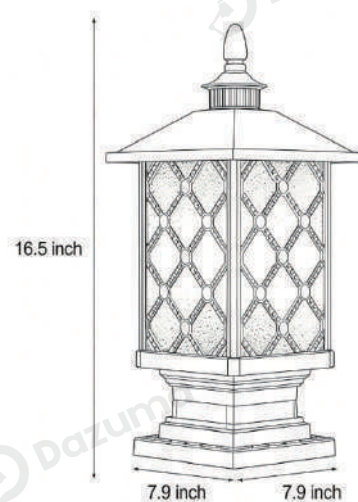

Product Name Street Lamp Post

Style Modern

Specification Window Grille/Rectangular/Square

This lamp post is available in 3 grille styles (glass, rectangular, square) and 2 colors (bronze, black).

Made of die-cast aluminum with high-temperature paint and frosted glass shade, it uses a 12W warm

· Product Details

Material	Aluminum + Glass
----------	------------------

· Core Specifications

Length	7.8 inches
Width	7.8 inches
Depth	16.9 inches

· Basic Product Information

Product Model	HA076240-03B/04B
Product Type	Pillar light
Power Type	Hardwired
Product Color	Black, bronze

· Product Details

Material	Aluminum + Glass
----------	------------------

· Core Specifications

Length	7.8 inches
Width	7.8 inches
Depth	16.9 inches

· Basic Product Information

Product Model	HA076240-05B/06B
Product Type	Pillar light
Power Type	Hardwired
Product Color	Black, bronze

· Product Details

Material	Aluminum + Glass
----------	------------------

· Core Specifications

Length	7.8 inches
Width	7.8 inches
Depth	16.9 inches

Voltage	AC110V
Light Source Type	LED E27 Bulb
Light Source Included	Yes
Color Temperature	3000K
Dimmable	No
CRI	Ra>80
IP Rating	IP65
Hardwired	