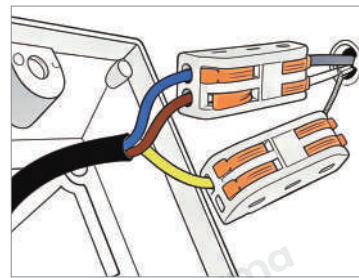

· Product Details

Material	Aluminum + Glass
----------	------------------

· Core Specifications

Length	7.8 inches
Width	7.8 inches
Depth	16.9 inches

Voltage	AC110V
Light Source Type	LED E27 Bulb
Light Source Included	Yes
Color Temperature	3000K
Dimmable	No
CRI	Ra>80
IP Rating	IP65
Hardwired	

Blue: Neutral wire
Brown: Live wire
Yellow: Ground wire

· Core Performance Indicators

Installation Method	Surface Mounted-No drilling needed; install directly on surface, fix base then cover.
Application Scenarios	Balcony, gate, outdoor
Certifications	CE, ROHS, WEEE, CEC, DLC, IES
Color Temperature Adjustment	Warm Light (3000K)
Product Accessories	Fixture ×1, Bulb ×1, Screw Pack ×1