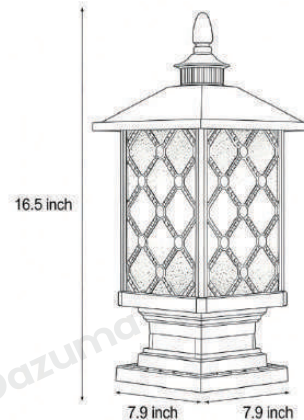

Product Name Street Lamp Post

Style Modern

Specification Window Grille/Rectangular/Square

This lamp post is available in 3 grille styles (glass, rectangular, square) and 2 colors (bronze, black).

Made of die-cast aluminum with high-temperature paint and frosted glass shade, it uses a 12W warm

· Product Details

Material	Aluminum + Glass
----------	------------------

· Core Specifications

Length	7.8 inches
Width	7.8 inches
Depth	16.9 inches

· Basic Product Information

Product Model	HA076240-03B/04B
Product Type	Pillar light
Power Type	Hardwired
Product Color	Black, bronze

· Product Details

Material	Aluminum + Glass
----------	------------------

· Core Specifications

Length	7.8 inches
Width	7.8 inches
Depth	16.9 inches

· Basic Product Information

Product Model	HA076240-05B/06B
Product Type	Pillar light
Power Type	Hardwired
Product Color	Black, bronze

· Product Details

Material	Aluminum + Glass
----------	------------------

· Core Specifications

Length	7.8 inches
Width	7.8 inches
Depth	16.9 inches

Voltage	AC110V
Light Source Type	LED E27 Bulb
Light Source Included	Yes
Color Temperature	3000K
Dimmable	No
CRI	Ra>80
IP Rating	IP65
Hardwired	