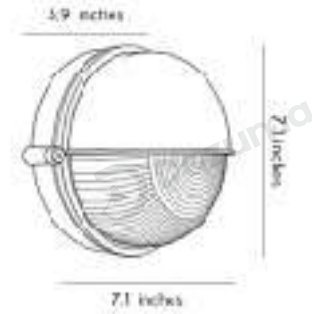

Product Model	HA076373-06B
Product Type	Outdoor Wall Sconces
Power Type	Hardwired
Product Color	Gold

· Product Details

Material	Aluminum
----------	----------

• Core Specifications

Length 7.1 inches
 Width 7.1 inches
 Depth 3.9 inches

Length 9.4 inches
 Width 9.4 inches
 Depth 4.7 inches

Length 4.2 inches
 Width 8.4 inches
 Depth 3.9 inches

Length 6.3 inches
 Width 11.0 inches
 Depth 4.7 inches

Voltage	AC110V
Light Source Type	LED E27 Bulb
Light Source Included	Yes
Color Temperature	3000K
Dimmable	No
IP Rating	IP65