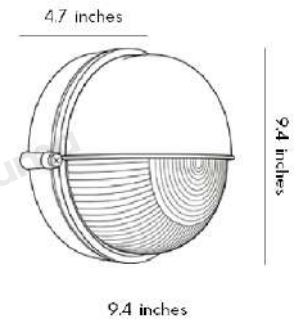

Product Model	HA076373-06B
Product Type	Outdoor Wall Sconces
Power Type	Hardwired
Product Color	Gold

· Product Details

Material	Aluminum
----------	----------

• Core Specifications

Length 7.1 inches
 Width 7.1 inches
 Depth 3.9 inches

Length 9.4 inches
 Width 9.4 inches
 Depth 4.7 inches

Length 4.2 inches
 Width 8.4 inches
 Depth 3.9 inches

Length 6.3 inches
 Width 11.0 inches
 Depth 4.7 inches

Voltage	AC110V
Light Source Type	LED E27 Bulb
Light Source Included	Yes
Color Temperature	3000K
Dimmable	No
IP Rating	IP65