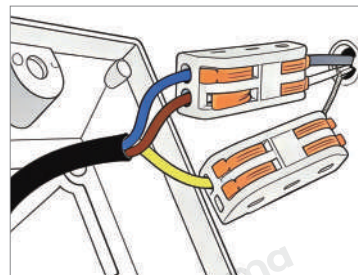

Length 9.4 inches
 Width 9.4 inches
 Depth 4.7 inches

Length 4.2 inches
 Width 8.4 inches
 Depth 3.9 inches

Length 6.3 inches
 Width 11.0 inches
 Depth 4.7 inches

Voltage	AC110V
Light Source Type	LED E27 Bulb
Light Source Included	Yes
Color Temperature	3000K
Dimmable	No
IP Rating	IP65

Hardwired

Blue: Neutral wire
Brown: Live wire
Yellow: Ground wire

Core Performance Indicators

Installation Method

Wall Mount - Easy installation: Fix the base on the wall, wire then install the lamp body.