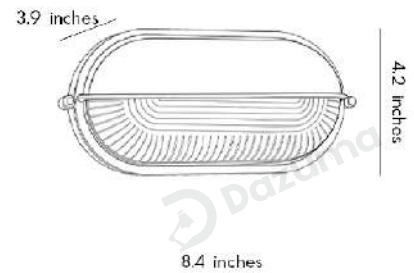

Product Model	HA076373-06B
Product Type	Outdoor Wall Sconces
Power Type	Hardwired
Product Color	Gold

· Product Details

Material	Aluminum
----------	----------

• Core Specifications

Length 7.1 inches
 Width 7.1 inches
 Depth 3.9 inches

Length 9.4 inches
 Width 9.4 inches
 Depth 4.7 inches

Length 4.2 inches
 Width 8.4 inches
 Depth 3.9 inches

Length 6.3 inches
 Width 11.0 inches
 Depth 4.7 inches

Voltage	AC110V
Light Source Type	LED E27 Bulb
Light Source Included	Yes
Color Temperature	3000K
Dimmable	No
IP Rating	IP65