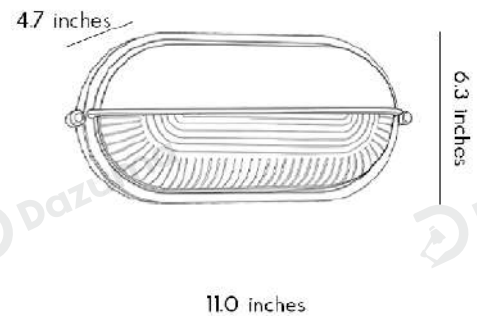

Product Model	HA076373-06B
Product Type	Outdoor Wall Sconces
Power Type	Hardwired
Product Color	Gold

· Product Details

Material	Aluminum
----------	----------

• Core Specifications

Length 7.1 inches
 Width 7.1 inches
 Depth 3.9 inches

Length 9.4 inches
 Width 9.4 inches
 Depth 4.7 inches

Length 4.2 inches
 Width 8.4 inches
 Depth 3.9 inches

Length 6.3 inches
 Width 11.0 inches
 Depth 4.7 inches

Voltage	AC110V
Light Source Type	LED E27 Bulb
Light Source Included	Yes
Color Temperature	3000K
Dimmable	No
IP Rating	IP65