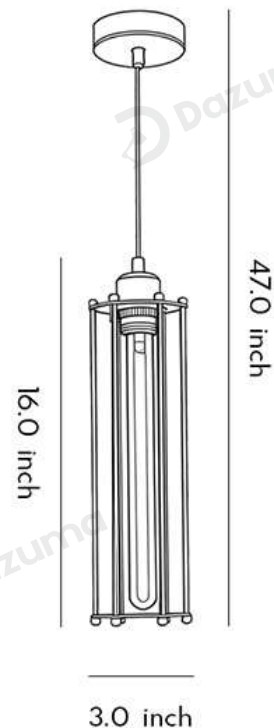

Product Name Industrial Style Pendant Light Fixtures Iron Ceiling Light

Style Industrial

Specification Hardwired

This industrial pendant light comes in vertical and horizontal styles with a metal tube frame.

Product Model	HA077320-01B
Product Type	Medium & Large Pendants
Power Type	Hardwired
Product Color	Black

· Product Details

Material Metal

· Core Specifications

Length	16.0 inches
Width	3.0 inches
Depth	3.0 inches

· Basic Product Information

Product Model	HA077320-02B
Product Type	Medium & Large Pendants
Power Type	Hardwired
Product Color	Black

· Product Details

Material	Metal
----------	-------

· Core Specifications

Length	3.0 inches
Width	18.0 inches
Depth	3.0 inches

Voltage AC110V

Light Source Type LED

Light Source Included Yes

Color Temperature 3000K

Dimmable No

Hardwired

Blue: Neutral wire