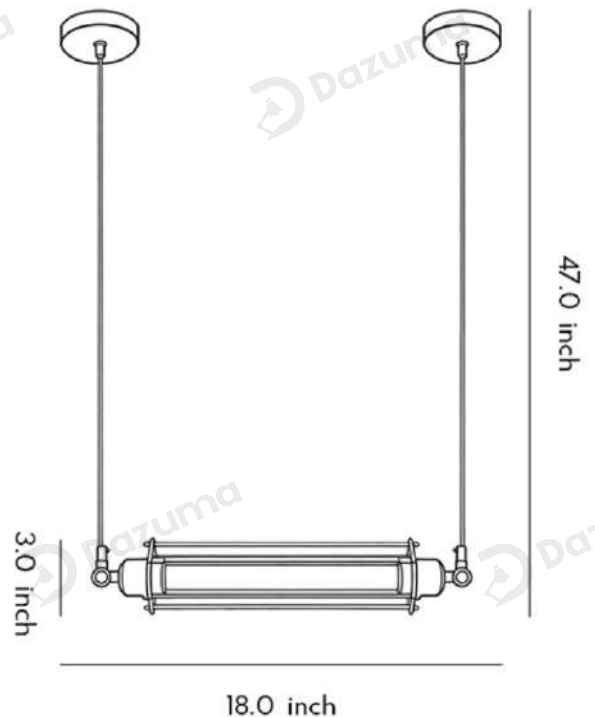

Product Name Industrial Style Pendant Light Fixtures Iron Ceiling Light

Style Industrial

Specification Hardwired

This industrial pendant light comes in vertical and horizontal styles with a metal tube frame.

Product Model	HA077320-01B
Product Type	Medium & Large Pendants
Power Type	Hardwired
Product Color	Black

· Product Details

Material Metal

· Core Specifications

Length	16.0 inches
Width	3.0 inches
Depth	3.0 inches

Length	3.0 inches
Width	18.0 inches
Depth	3.0 inches

Voltage AC110V

Light Source Type LED

Light Source Included Yes

Color Temperature 3000K

Dimmable No

Hardwired

Blue: Neutral wire