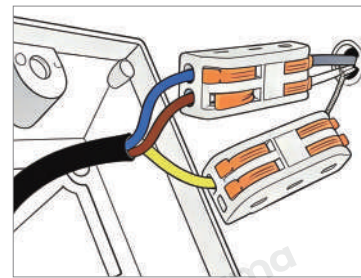

Length	3.0 inches
Width	18.0 inches
Depth	3.0 inches

Voltage AC110V

Light Source Type LED

Light Source Included Yes

Color Temperature 3000K

Dimmable No

Hardwired

Blue: Neutral wire

Brown: Live wire

Yellow: Ground wire

Core Performance Indicators

Installation Method

Hanging - Easy installation: Hang with cord or chain, height adjustable.

Application Scenarios

Bedroom, Living Room

Certifications