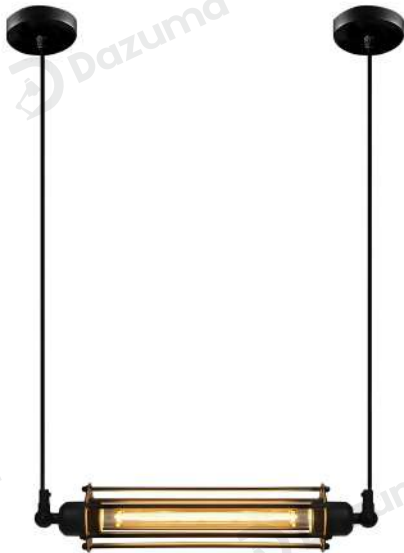

Product Name Industrial Style Pendant Light Fixtures Iron Ceiling Light

Style Industrial

Specification Hardwired

This industrial pendant light comes in vertical and horizontal styles with a metal tube frame.

Built-in 8W LED produces 3000K warm white light for cozy and practical illumination.

It fits kitchen islands, hallways and transitions, blending vintage industrial style and function.

· Basic Product Information

Product Model	HA077320-01B
Product Type	Medium & Large Pendants
Power Type	Hardwired
Product Color	Black

· Product Details

Material Metal

· Core Specifications

Length	16.0 inches
Width	3.0 inches
Depth	3.0 inches

· Basic Product Information

Product Model	HA077320-02B
Product Type	Medium & Large Pendants
Power Type	Hardwired
Product Color	Black

· Product Details

Material	Metal
----------	-------

· Core Specifications