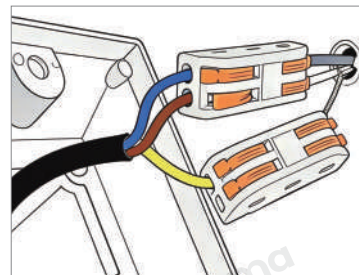

· Product Details

Material	Stainless Steel
----------	-----------------

· Core Specifications

Length	16.5 inches
Width	6.7 inches
Depth	7.1 inches

Voltage	AC110-220V
Light Source Type	LED
Light Source Included	Yes
Color Temperature	3000- 6000K
Dimmable	No
IP Rating	IP65

Hardwired

Blue: Neutral wire
Brown: Live wire
Yellow: Ground wire

· Core Performance Indicators

Installation Method

Wall Mount - Easy installation: Fix the base on the wall, wire then install the lamp body.