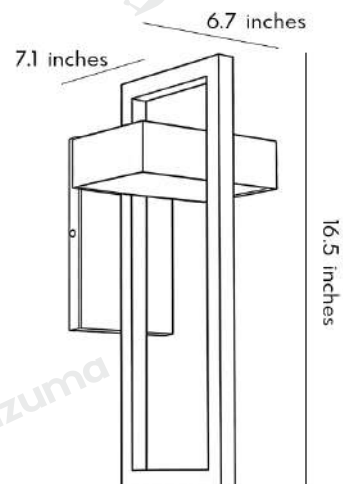

Product Name	Outdoor Wall Sconce Modern Rectangular LED Light
Style	Modern
Specification	Hardwired

This modern outdoor wall sconce has a stainless steel body and acrylic lampshade.

It is fitted with 12W LED light source and has an IP65 waterproof rating.

· Product Details

Material	Stainless Steel
----------	-----------------

· Core Specifications

Length	13.8 inches
Width	5.1 inches
Depth	5.5 inches

· Basic Product Information

Product Model	HA077342-03B/ 04B
Product Type	Outdoor Wall Sconces
Power Type	Hardwired
Product Color	Black

· Product Details

Material	Stainless Steel
----------	-----------------

· Core Specifications

Length	16.5 inches
Width	6.7 inches
Depth	7.1 inches

Voltage	AC110-220V
Light Source Type	LED
Light Source Included	Yes
Color Temperature	3000- 6000K
Dimmable	No
IP Rating	IP65