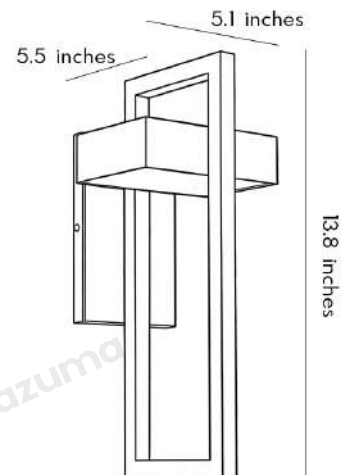

Product Name	Outdoor Wall Sconce Modern Rectangular LED Light
Style	Modern
Specification	Hardwired

This modern outdoor wall sconce has a stainless steel body and acrylic lampshade.

It is fitted with 12W LED light source and has an IP65 waterproof rating.

· Product Details

Material	Stainless Steel
----------	-----------------

· Core Specifications

Length	13.8 inches
Width	5.1 inches
Depth	5.5 inches

· Basic Product Information

Product Model	HA077342-03B/ 04B
Product Type	Outdoor Wall Sconces
Power Type	Hardwired
Product Color	Black

· Product Details

Material	Stainless Steel
----------	-----------------

· Core Specifications

Length	16.5 inches
Width	6.7 inches
Depth	7.1 inches

Voltage	AC110-220V
Light Source Type	LED
Light Source Included	Yes
Color Temperature	3000- 6000K
Dimmable	No
IP Rating	IP65