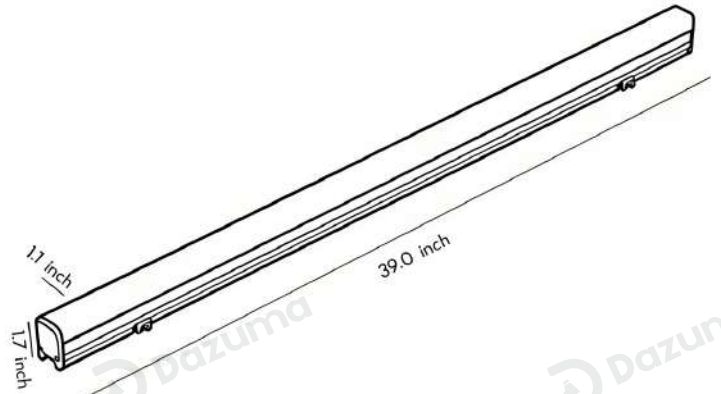

Product Name	Architectural LED Strip Lighting Waterproof LED Linear Light
Style	Modern
Specification	Hardwired

This architectural LED strip light has an aluminum body and PC lampshade.

It runs on DC24V, with warm or white light and IP65 rating.

· Product Details

Material	Aluminum
----------	----------

· Core Specifications

Length	39.0 inches
Width	0.9 inches
Depth	1.5 inches

· Basic Product Information

Product Model	HA077647-03B/ 04B
Product Type	Wall Wash Lighting
Power Type	Hardwired
Product Color	Gray

· Product Details

Material	Aluminum
----------	----------

· Core Specifications

Length	39.0 inches
Width	1.1 inches
Depth	1.7 inches

Voltage	DC24V (Used with transformer, not included)
Light Source Type	LED
Light Source Included	Yes
Color Temperature	3000K
Dimmable	No
CRI	80
IP Rating	IP65
Hardwired	