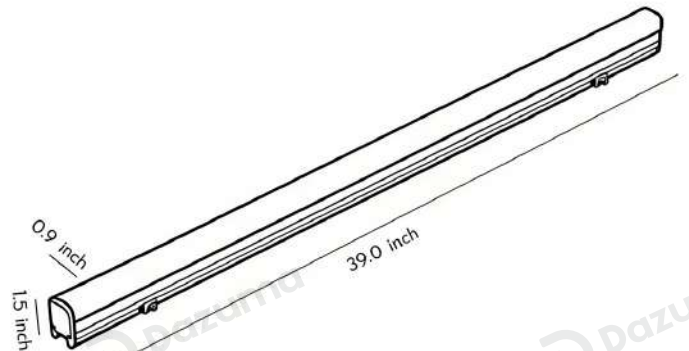

Product Name	Architectural LED Strip Lighting Waterproof LED Linear Light
Style	Modern
Specification	Hardwired

This architectural LED strip light has an aluminum body and PC lampshade.

It runs on DC24V, with warm or white light and IP65 rating.

Its slim linear design delivers even, soft lighting for building exteriors and landscape walls.

· Basic Product Information

Product Model	HA077647-01B/ 02B
Product Type	Wall Wash Lighting
Power Type	Hardwired
Product Color	Gray

· Product Details

Material	Aluminum
----------	----------

· Core Specifications

Length	39.0 inches
Width	0.9 inches
Depth	1.5 inches

· Basic Product Information

Product Model	HA077647-03B/ 04B
Product Type	Wall Wash Lighting
Power Type	Hardwired
Product Color	Gray

· Product Details

Material	Aluminum
----------	----------

· Core Specifications

Length	39.0 inches
Width	1.1 inches
Depth	1.7 inches

Voltage	DC24V (Used with transformer, not included)
Light Source Type	LED
Light Source Included	Yes
Color Temperature	3000K
Dimmable	No
CRI	80
IP Rating	IP65
Hardwired	