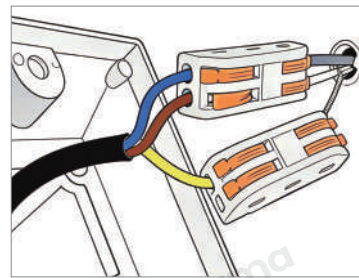

· Product Details

Material	Aluminum
----------	----------

· Core Specifications

Length	39.0 inches
Width	1.1 inches
Depth	1.7 inches

Voltage	DC24V (Used with transformer, not included)
Light Source Type	LED
Light Source Included	Yes
Color Temperature	3000K
Dimmable	No
CRI	80
IP Rating	IP65
Hardwired	

Blue: Neutral wire
Brown: Live wire
Yellow: Ground wire

• Core Performance Indicators

Installation Method

Wall Mount - Easy installation: Fix the base on the wall, wire then install the lamp body.

Application Scenarios