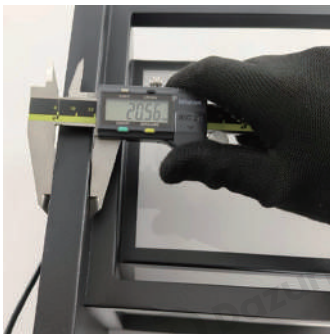

• Core Performance Indicators

Installation Method	Direct Mount - Easy installation: install the base first, connect the wires, then secure the fixture
Application Scenarios	Courtyard,Garden,Villa
Certifications	CE, ROHS, WEEE, CEC, DLC, IES
Color Temperature Adjustment	Warm Light (3000K)
Product Accessories	Fixture ×1, Manual ×1, Screw Pack ×1

www.dazuma.us

+1 978-678-4855 (US Support)

hello@dazuma.us

Customer Service: Mon-Fri, 9am-6pm EST.

Online Service Team: 120 East Hollis Street, Nashua, NH 03060