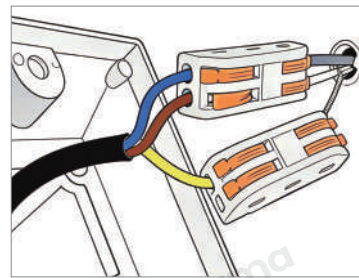

It features a stainless steel body, acrylic shade, 3000K warm white LEDs, and IP65 waterproofing.

Designed for outdoor use, it provides energy-efficient, durable lighting for garden fences and patio edges.

· Core Specifications

Length	11.8 inches
Width	9.84 inches
Depth	9.84 inches

· Basic Product Information

Product Model	HA077814-02B/04B
Product Type	Outdoor Lighting Fixture
Power Type	Hardwired/Solar Powered
Product Color	Black + White

· Product Details

Material	Stainless Steel + Acrylic
----------	---------------------------

· Core Specifications

Length	19.7 inches
Width	9.84 inches
Depth	9.84 inches

Voltage	AC110V
Light Source Type	LED E27 Bulb
Light Source Included	Yes
Color Temperature	3000K
Dimmable	No
CRI	90
IP Rating	IP65
Hardwired	

Blue: Neutral wire
 Brown: Live wire
 Yellow: Ground wire

• Core Performance Indicators

Installation Method	Direct Mount - Easy installation: install the base first, connect the wires, then secure the fixture
Application Scenarios	Courtyard,Garden,Villa
Certifications	CE, ROHS, WEEE, CEC, DLC, IES
Color Temperature Adjustment	Warm Light (3000K)
Product Accessories	Fixture ×1, Manual ×1, Screw Pack ×1