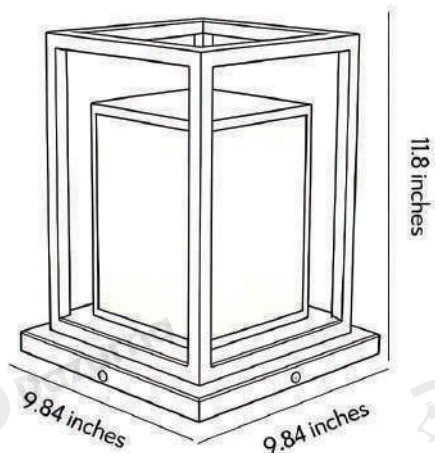

· Core Specifications

Length	11.8 inches
Width	9.84 inches
Depth	9.84 inches

· Basic Product Information

Product Model	HA077814-02B/04B
Product Type	Outdoor Lighting Fixture
Power Type	Hardwired/Solar Powered
Product Color	Black + White

· Product Details

Material	Stainless Steel + Acrylic
----------	---------------------------

· Core Specifications

Length	19.7 inches
Width	9.84 inches
Depth	9.84 inches

Voltage	AC110V
Light Source Type	LED E27 Bulb
Light Source Included	Yes
Color Temperature	3000K
Dimmable	No
CRI	90
IP Rating	IP65
Hardwired	