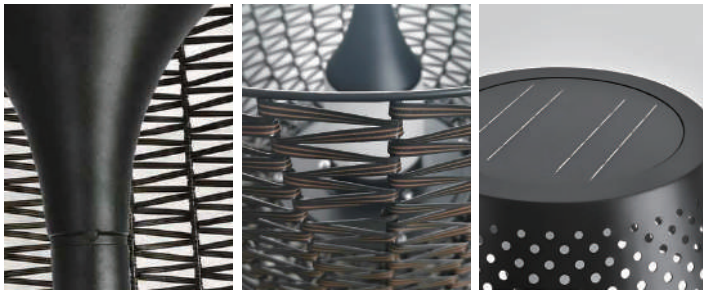

Product Name Outdoor Waterproof Floor Lamps

Style Modern

Specification Hollow / Rattan

This outdoor waterproof floor lamps offers both solar-powered and US-plug electrical versions.

It features a stainless steel column paired with a PE mesh shade, housing a 12W integrated LED light source that emits a warm white 3000K glow.

HA077905

Product Type

Outdoor Floor Lamps

Power Type

Hardwired,Solar,US Plug-In

Product Color

Black,White

· Product Details

Material

Stainless Steel +PE

· Core Specifications

Width 18.0 inches

Depth 18.0 inches

Height 67.0 inches

· Basic Product Information

Product Model	HA077905
Product Type	Outdoor Floor Lamps
Power Type	Hardwired,Solar,US Plug-In
Product Color	Black,White