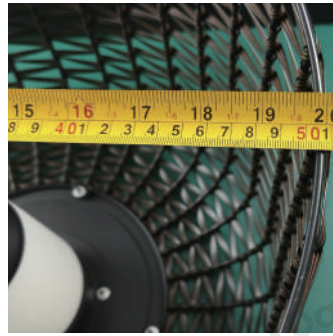

Core Performance Indicators

Installation Method

Floor Standing-Place on the ground directly, use when powered on.

Application Scenarios

Balcony, Entrance, Garden, Lawn

Certifications

CE, ROHS, WEEE, CEC, DLC, IES

Color Temperature Adjustment

Warm White (3000K)

Product Accessories

Fixture ×1, Manual ×1, Screw Pack ×1

www.dazuma.us

+1 978-678-4855 (US Support)

hello@dazuma.us

Customer Service: Mon-Fri, 9am-6pm EST.

Online Service Team: 120 East Hollis Street, Nashua, NH 03060