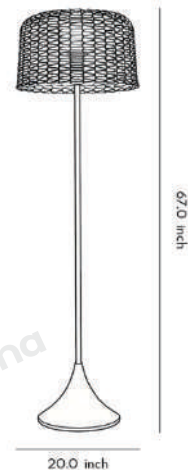

Product Name Outdoor Waterproof Floor Lamps

Style Modern

Specification Hollow / Rattan

This outdoor waterproof floor lamps offers both solar-powered and US-plug electrical versions.

It features a stainless steel column paired with a PE mesh shade, housing a 12W integrated LED light source that emits a warm white 3000K glow.

Material

Stainless Steel +PE

· Core Specifications

Width 18.0 inches

Depth 18.0 inches

Height 67.0 inches

· Basic Product Information

Product Model	HA077905
Product Type	Outdoor Floor Lamps
Power Type	Hardwired,Solar,US Plug-In
Product Color	Black,White

· Product Details

Material	Stainless Steel +PE
----------	---------------------

· Core Specifications

Width	20.0 inches
Depth	20.0 inches
Height	67.0 inches

Voltage	AC110V
Light Source Type	LED light board
Light Source Included	Yes
Color Temperature	3000K
Dimmable	No
CRI	80
IP Rating	IP65
Hardwired	

Blue: Neutral wire
Brown: Live wire
Yellow: Ground wire

Core Performance Indicators

Installation Method

Floor Standing-Place on the ground directly, use when powered on.

Application Scenarios

Balcony, Entrance, Garden, Lawn