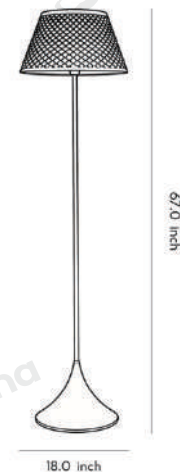

Product Name Outdoor Waterproof Floor Lamps

Style Modern

Specification Hollow / Rattan

This outdoor waterproof floor lamps offers both solar-powered and US-plug electrical versions.

It features a stainless steel column paired with a PE mesh shade, housing a 12W integrated LED light source that emits a warm white 3000K glow.

Material

Stainless Steel +PE

· Core Specifications

Width 18.0 inches

Depth 18.0 inches

Height 67.0 inches

· Basic Product Information

Product Model	HA077905
Product Type	Outdoor Floor Lamps
Power Type	Hardwired,Solar,US Plug-In
Product Color	Black,White

· Product Details

Material	Stainless Steel +PE
----------	---------------------

· Core Specifications

Width	20.0 inches
Depth	20.0 inches
Height	67.0 inches

Voltage	AC110V
Light Source Type	LED light board
Light Source Included	Yes
Color Temperature	3000K
Dimmable	No
CRI	80
IP Rating	IP65
Hardwired	

Blue: Neutral wire
Brown: Live wire
Yellow: Ground wire

Core Performance Indicators

Installation Method

Floor Standing-Place on the ground directly, use when powered on.

Application Scenarios

Balcony, Entrance, Garden, Lawn