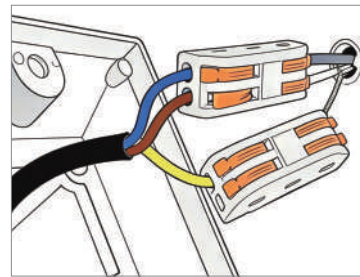

· Product Details

Material	Stainless Steel +PE
----------	---------------------

· Core Specifications

Width	20.0 inches
Depth	20.0 inches
Height	67.0 inches

Voltage	AC110V
Light Source Type	LED light board
Light Source Included	Yes
Color Temperature	3000K
Dimmable	No
CRI	80
IP Rating	IP65
Hardwired	

Blue: Neutral wire
Brown: Live wire
Yellow: Ground wire

Core Performance Indicators

Installation Method

Floor Standing-Place on the ground directly, use when powered on.

Application Scenarios

Balcony, Entrance, Garden, Lawn