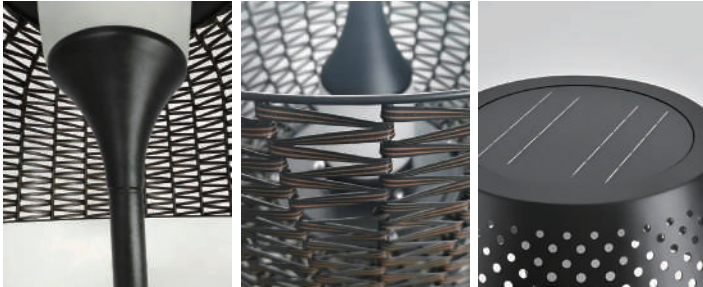

Product Name Outdoor Waterproof Floor Lamps

Style Modern

Specification Hollow / Rattan

This outdoor waterproof floor lamps offers both solar-powered and US-plug electrical versions.

It features a stainless steel column paired with a PE mesh shade, housing a 12W integrated LED light source that emits a warm white 3000K glow.

Material

Stainless Steel +PE

· Core Specifications

Width 18.0 inches

Depth 18.0 inches

Height 67.0 inches

· Basic Product Information

Product Model	HA077905
Product Type	Outdoor Floor Lamps
Power Type	Hardwired,Solar,US Plug-In
Product Color	Black,White

Blue: Neutral wire
Brown: Live wire
Yellow: Ground wire

Core Performance Indicators

Installation Method

Floor Standing-Place on the ground directly, use when powered on.

Application Scenarios

Balcony, Entrance, Garden, Lawn