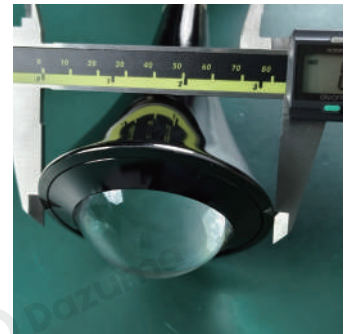

· Core Performance Indicators

Installation Method	Pendant Mounted-Install with rod, cord or chain suspended from ceiling.
Application Scenarios	Corridor, dining room, living room
Certifications	CE, ROHS, WEEE, CEC, DLC, IES
Color Temperature Adjustment	Warm Light (3000K)
Product Accessories	Fixture ×1, Screw Pack ×1

www.dazuma.us

+1 978-678-4855 (US Support)

hello@dazuma.us

Customer Service: Mon-Fri, 9am-6pm EST.

Online Service Team: 120 East Hollis Street, Nashua, NH 03060