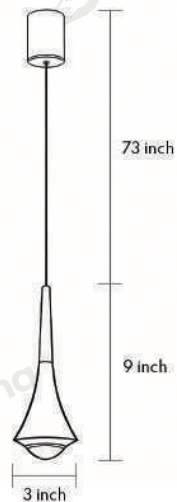

Product Name Black cone pendant lamp

Style Modern

Specification Black, gold, white

This black cone pendant lamp features an aluminum body with a glass lampshade,

equipped with a 7W 3000K warm white LED light.

Length	3.27 inches
Width	3.27 inches
Depth	9.06 inches

· Basic Product Information

Product Model	HA077908-02B
Product Type	Mini pendant
Power Type	Hardwired
Product Color	gold

· Product Details

Material	Aluminum + Glass
----------	------------------

· Core Specifications

Length	3.27 inches
Width	3.27 inches
Depth	9.06 inches

· Basic Product Information

Product Model	HA077908-03B
Product Type	Mini pendant
Power Type	Hardwired
Product Color	white

· Product Details

Material	Aluminum + Glass
----------	------------------

· Core Specifications

Length	3.27 inches
Width	3.27 inches
Depth	9.06 inches

Voltage	AC110V
Light Source Type	LED lamp beads
Light Source Included	Yes
Color Temperature	3000K
Dimmable	No
CRI	80
IP Rating	IP20
Hardwired	