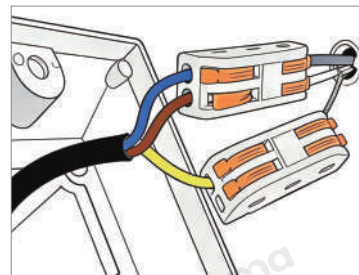

Material	Aluminum + Glass
----------	------------------

· Core Specifications

Length	3.27 inches
Width	3.27 inches
Depth	9.06 inches

Voltage	AC110V
Light Source Type	LED lamp beads
Light Source Included	Yes
Color Temperature	3000K
Dimmable	No
CRI	80
IP Rating	IP20
Hardwired	

Blue: Neutral wire
Brown: Live wire
Yellow: Ground wire

· Core Performance Indicators

Installation Method	Pendant Mounted-Install with rod, cord or chain suspended from ceiling.
Application Scenarios	Corridor, dining room, living room
Certifications	CE, ROHS, WEEE, CEC, DLC, IES
Color Temperature Adjustment	Warm Light (3000K)
Product Accessories	Fixture ×1, Screw Pack ×1