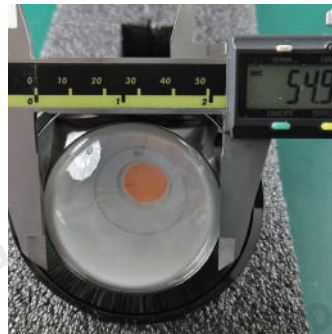

· Core Performance Indicators

Installation Method	Pendant Mounted-Install with rod, cord or chain suspended from ceiling.
Application Scenarios	Corridor, dining room, living room
Certifications	CE, ROHS, WEEE, CEC, DLC, IES
Color Temperature Adjustment	Warm Light (3000K)
Product Accessories	Fixture ×1, Screw Pack ×1

www.dazuma.us

+1 978-678-4855 (US Support)

hello@dazuma.us

Customer Service: Mon-Fri, 9am-6pm EST.

Online Service Team: 120 East Hollis Street, Nashua, NH 03060