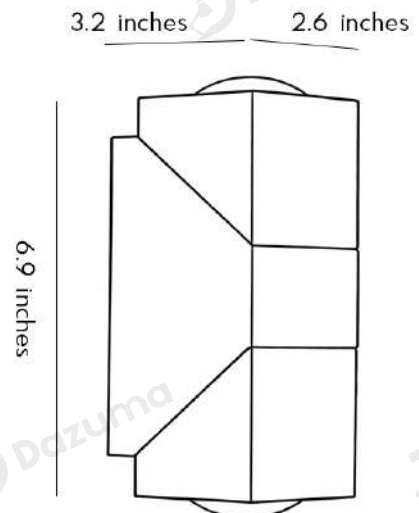

· Product Details

Material	Aluminum
----------	----------

· Core Specifications

Length	4.9 inches
Width	2.6 inches
Depth	3.2 inches

· Basic Product Information

Product Model	HA077961-02B/ 04B
Product Type	Up & Down Wall Lights
Power Type	Hardwired
Product Color	Black

· Product Details

Material	Aluminum
----------	----------

· Core Specifications

Length	6.9 inches
Width	2.6 inches
Depth	3.2 inches

Voltage	AC85-265V
Light Source Type	COB LED
Light Source Included	Yes
Color Temperature	4000K
Dimmable	No
CRI	80
IP Rating	IP65
Hardwired	