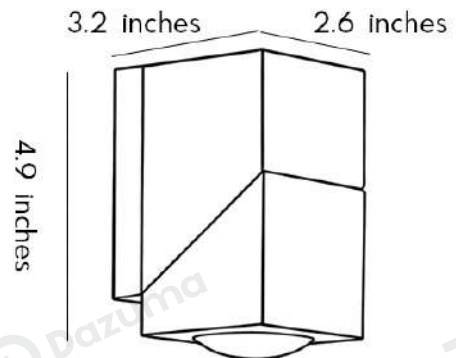

· Product Details

Material	Aluminum
----------	----------

· Core Specifications

Length	4.9 inches
Width	2.6 inches
Depth	3.2 inches

· Basic Product Information

Product Model	HA077961-02B/ 04B
Product Type	Up & Down Wall Lights
Power Type	Hardwired
Product Color	Black

· Product Details

Material	Aluminum
----------	----------

· Core Specifications

Length	6.9 inches
Width	2.6 inches
Depth	3.2 inches

Voltage	AC85-265V
Light Source Type	COB LED
Light Source Included	Yes
Color Temperature	4000K
Dimmable	No
CRI	80
IP Rating	IP65
Hardwired	