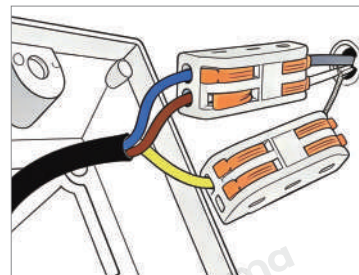

Product Name	Sconce Outdoor Adjustable Waterproof Black Lamp
Style	Modern
Specification	Hardwired

This outdoor up-down wall sconce comes in single/dual light and standard/motion sensor versions.

It features an aluminum body, COB LED, lens, and 180° rotatable head, with 4000K neutral light.

· Product Details

Material	Aluminum
----------	----------

· Core Specifications

Length	6.9 inches
Width	2.6 inches
Depth	3.2 inches

Voltage	AC85-265V
Light Source Type	COB LED
Light Source Included	Yes
Color Temperature	4000K
Dimmable	No
CRI	80
IP Rating	IP65
Hardwired	

Blue: Neutral wire
Brown: Live wire
Yellow: Ground wire

· Core Performance Indicators

Installation Method

Wall Mount - Easy installation: Fix the base on the wall, wire then install the lamp body.

Application Scenarios