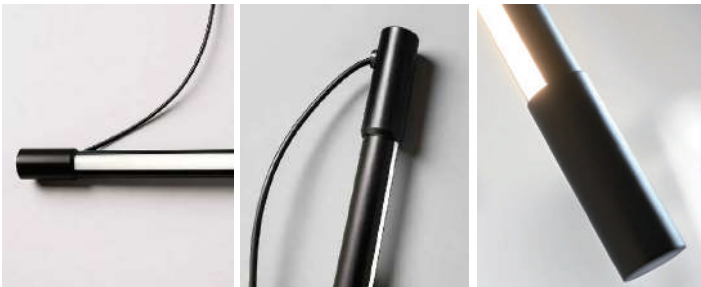

Product Name	Linear Pendant Light Fixture Minimalist LED Ceiling Light
Style	Minimalist
Specification	Hardwired

This linear pendant light combines modern art aesthetics with minimalist lighting for your home.

High-quality LED offers soft, flicker-free light while metal body ensures durability.

Black minimalist style suits dining rooms, hotels, bars and various interior spaces.

· Basic Product Information

Product Model	HA077989-01B/ 02B/ 03B
Product Type	Linear Suspension
Power Type	Hardwired
Product Color	Black

· Product Details

Material	Iron
----------	------

· Core Specifications

Length	67.0 inches
Width	39.0 inches
Depth	0.8 inches

· Basic Product Information

Product Model	HA077989-04B/ 05B/ 06B
Product Type	Linear Suspension
Power Type	Hardwired
Product Color	Black

· Product Details

Material	Iron
----------	------

· Core Specifications

Length	67.0 inches
Width	55.0 inches
Depth	0.8 inches

Voltage	AC85-265V
Light Source Type	LED
Light Source Included	Yes
Color Temperature	3000- 6000K
Dimmable	Yes