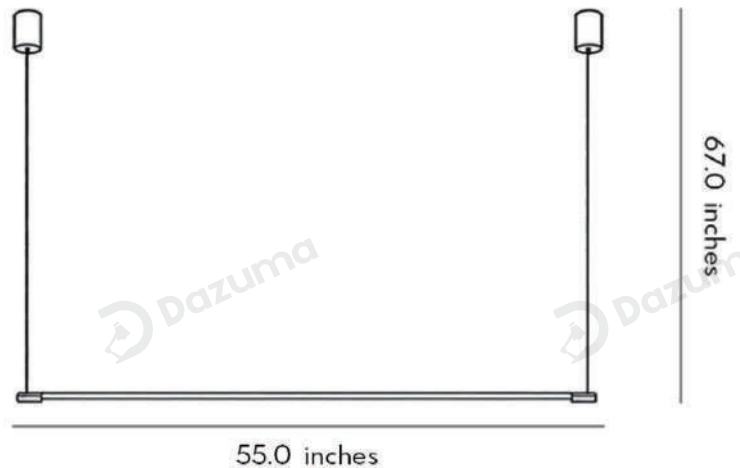

· Product Details

Material	Iron
----------	------

· Core Specifications

Length	67.0 inches
Width	39.0 inches
Depth	0.8 inches

· Basic Product Information

Product Model	HA077989-04B/ 05B/ 06B
Product Type	Linear Suspension
Power Type	Hardwired
Product Color	Black

· Product Details

Material	Iron
----------	------

· Core Specifications

Length	67.0 inches
Width	55.0 inches
Depth	0.8 inches

Voltage	AC85-265V
Light Source Type	LED
Light Source Included	Yes
Color Temperature	3000- 6000K
Dimmable	Yes