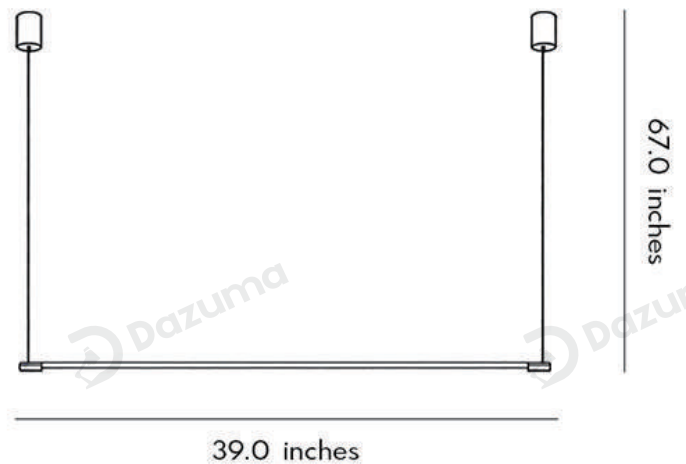

Product Name	Linear Pendant Light Fixture Minimalist LED Ceiling Light
Style	Minimalist
Specification	Hardwired

This linear pendant light combines modern art aesthetics with minimalist lighting for your home.

High-quality LED offers soft, flicker-free light while metal body ensures durability.

Black minimalist style suits dining rooms, hotels, bars and various interior spaces.

· Basic Product Information

Product Model	HA077989-01B/ 02B/ 03B
Product Type	Linear Suspension
Power Type	Hardwired
Product Color	Black

· Product Details

Material	Iron
----------	------

· Core Specifications

Length	67.0 inches
Width	39.0 inches
Depth	0.8 inches

· Basic Product Information

Product Model	HA077989-04B/ 05B/ 06B
Product Type	Linear Suspension
Power Type	Hardwired
Product Color	Black

· Product Details

Material	Iron
----------	------

· Core Specifications

Length	67.0 inches
Width	55.0 inches
Depth	0.8 inches

Voltage	AC85-265V
Light Source Type	LED
Light Source Included	Yes
Color Temperature	3000- 6000K
Dimmable	Yes