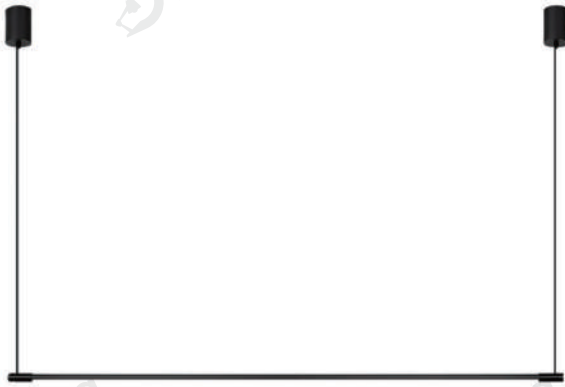

Product Name	Linear Pendant Light Fixture Minimalist LED Ceiling Light
Style	Minimalist
Specification	Hardwired

This linear pendant light combines modern art aesthetics with minimalist lighting for your home.

High-quality LED offers soft, flicker-free light while metal body ensures durability.

Black minimalist style suits dining rooms, hotels, bars and various interior spaces.

· Basic Product Information

Product Model	HA077989-01B/ 02B/ 03B
Product Type	Linear Suspension
Power Type	Hardwired
Product Color	Black

· Product Details

Material	Iron
----------	------

· Core Specifications

Length	67.0 inches
Width	39.0 inches
Depth	0.8 inches

· Basic Product Information

Product Model	HA077989-04B/ 05B/ 06B
Product Type	Linear Suspension
Power Type	Hardwired
Product Color	Black

· Product Details

Material	Iron
----------	------

· Core Specifications

Length	67.0 inches
Width	55.0 inches
Depth	0.8 inches

Voltage	AC85-265V
Light Source Type	LED
Light Source Included	Yes
Color Temperature	3000- 6000K
Dimmable	Yes