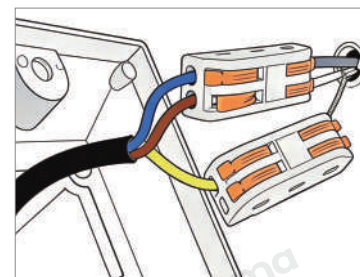

· Product Details

Material	Iron
----------	------

· Core Specifications

Length	67.0 inches
Width	39.0 inches
Depth	0.8 inches

· Basic Product Information

Product Model	HA077989-04B/ 05B/ 06B
Product Type	Linear Suspension
Power Type	Hardwired
Product Color	Black

· Product Details

Material	Iron
----------	------

· Core Specifications

Length	67.0 inches
Width	55.0 inches
Depth	0.8 inches

Voltage	AC85-265V
Light Source Type	LED
Light Source Included	Yes
Color Temperature	3000- 6000K
Dimmable	Yes

Hardwired

Blue: Neutral wire
 Brown: Live wire
 Yellow: Ground wire

• Core Performance Indicators

Installation Method	Hanging - Easy installation: Install with rod, cord or chain suspended from ceiling.
Application Scenarios	Dining Room, Indoor, Kitchen
Certifications	CE, ROHS, WEEE, CEC, DLC, IES
Color Temperature Adjustment	Warm Light
Product Accessories	Fixture ×1, Remote ×1, Screw Pack ×1