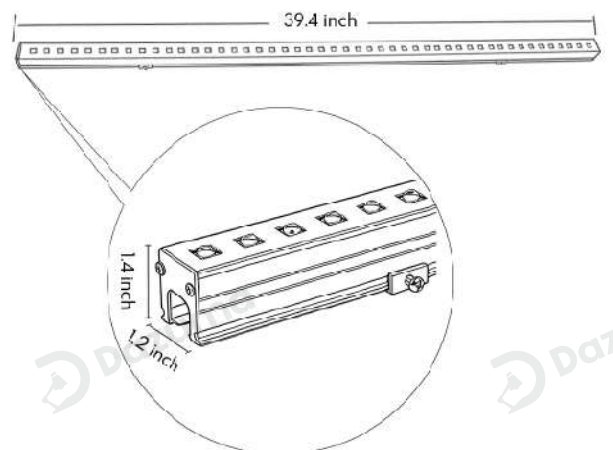

Product Name	LED Building Facade Lighting Linear Wall Washer Light
Style	Modern
Specification	Hardwired

This LED building facade light has a brushed aluminum body and precision lens, with a minimalist modern look.

Product Model	HA078166-01B/ 02B/ 03B
Product Type	Wall Wash Lighting
Power Type	Hardwired
Product Color	Gray

· Product Details

Material	Aluminum
----------	----------

· Core Specifications

Length	39.4 inches
Width	1.4 inches
Depth	1.2 inches