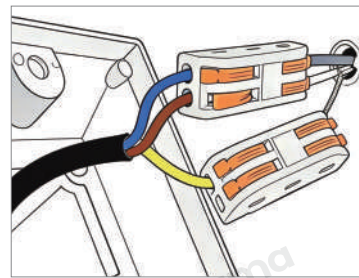

Blue: Neutral wire
Brown: Live wire
Yellow: Ground wire