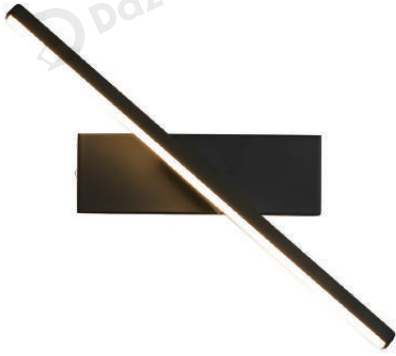

Product Name Swivel Wall Light

Style Modern

Specification Black / White

This swivel wall light comes in two length options.

It combines an aluminum-iron composite structure with a silicone lampshade and features a high color-rendering LED light source, available in white or warm light color temperatures.

With 330° rotation adjustment, it offers geometric aesthetics and flexible illumination for spaces such as studies, hallways, and more.

· Basic Product Information

Product Model	HA078229-01B/02B
Product Type	Linear Wall Sconces
Power Type	Hardwired
Product Color	Black

· Product Details

Material	Aluminum, Iron
----------	----------------

· Core Specifications

Width	3.0 inches
Depth	12.0 nches
Height	1.97 inches

· Basic Product Information

Product Model	HA078229-05B/06B
Product Type	Linear Wall Sconces
Power Type	Hardwired
Product Color	Black

· Product Details

Material	Aluminum, Iron
----------	----------------

· Core Specifications

Width	3.0 inches
Depth	20.0 inches
Height	1.97 inches

Voltage	110-220V
Light Source Type	LED light strip
Light Source Included	Yes
Color Temperature	3000K/6000K
Dimmable	Yes
CRI	90
IP Rating	IP65
Hardwired	