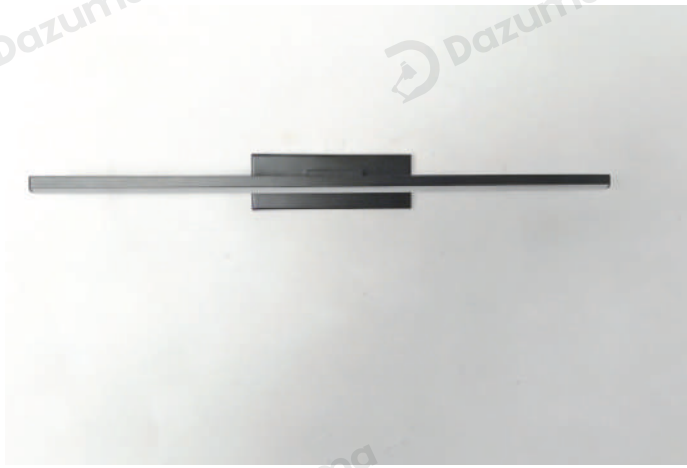

Product Name Swivel Wall Light

Style Modern

Specification Black / White

This swivel wall light comes in two length options.

It combines an aluminum-iron composite structure with a silicone lampshade and features a high color-rendering LED light source, available in white or warm light color temperatures.

With 330° rotation adjustment, it offers geometric aesthetics and flexible illumination for spaces such as studies, hallways, and more.

· Basic Product Information

Product Model	HA078229-01B/02B
Product Type	Linear Wall Sconces
Power Type	Hardwired
Product Color	Black

· Product Details

Material	Aluminum, Iron
----------	----------------

· Core Specifications

Width	3.0 inches
Depth	12.0 nches
Height	1.97 inches

· Basic Product Information

Product Model	HA078229-05B/06B
Product Type	Linear Wall Sconces
Power Type	Hardwired
Product Color	Black

· Product Details

Material	Aluminum, Iron
----------	----------------

· Core Specifications

Width	3.0 inches
Depth	20.0 inches
Height	1.97 inches

Voltage	110-220V
Light Source Type	LED light strip
Light Source Included	Yes
Color Temperature	3000K/6000K
Dimmable	Yes
CRI	90
IP Rating	IP65
Hardwired	