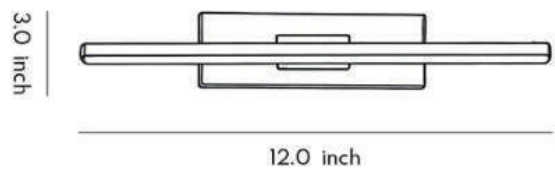

Product Name Swivel Wall Light

Style Modern

Specification Black / White

This swivel wall light comes in two length options.

It combines an aluminum-iron composite structure with a silicone lampshade and features a high color-rendering LED light source, available in white or warm light color temperatures.

With 330° rotation adjustment, it offers geometric aesthetics and flexible illumination for spaces such as studies, hallways, and more.

· Basic Product Information

Product Model	HA078229-01B/02B
Product Type	Linear Wall Sconces
Power Type	Hardwired
Product Color	Black

· Product Details

Material	Aluminum, Iron
----------	----------------

· Core Specifications

Width	3.0 inches
Depth	12.0 nches
Height	1.97 inches

· Basic Product Information

Product Model	HA078229-05B/06B
Product Type	Linear Wall Sconces
Power Type	Hardwired
Product Color	Black

· Product Details

Material	Aluminum, Iron
----------	----------------

· Core Specifications

Width	3.0 inches
Depth	20.0 inches
Height	1.97 inches

Voltage	110-220V
Light Source Type	LED light strip
Light Source Included	Yes
Color Temperature	3000K/6000K
Dimmable	Yes
CRI	90
IP Rating	IP65
Hardwired	