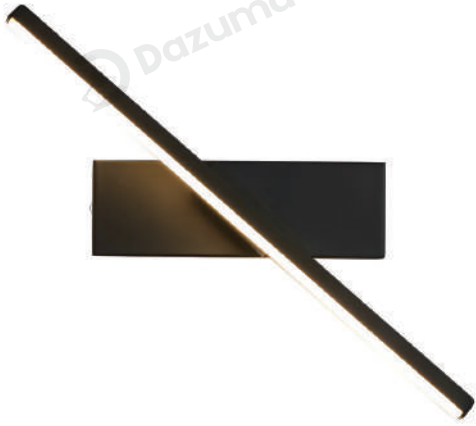

Product Name Swivel Wall Light

Style Modern

Specification Black / White

This swivel wall light comes in two length options.

It combines an aluminum-iron composite structure with a silicone lampshade and features a high color-rendering LED light source, available in white or warm light color temperatures.

With 330° rotation adjustment, it offers geometric aesthetics and flexible illumination for spaces such as studies, hallways, and more.

· Basic Product Information

Product Model	HA078229-01B/02B
Product Type	Linear Wall Sconces
Power Type	Hardwired
Product Color	Black

· Product Details

Material	Aluminum, Iron
----------	----------------

· Core Specifications

Width	3.0 inches
Depth	12.0 nches
Height	1.97 inches

· Basic Product Information

Product Model	HA078229-05B/06B
Product Type	Linear Wall Sconces
Power Type	Hardwired
Product Color	Black

· Product Details

Material	Aluminum, Iron
----------	----------------

· Core Specifications

Width	3.0 inches
Depth	20.0 inches
Height	1.97 inches

Voltage	110-220V
Light Source Type	LED light strip
Light Source Included	Yes
Color Temperature	3000K/6000K
Dimmable	Yes
CRI	90
IP Rating	IP65
Hardwired	