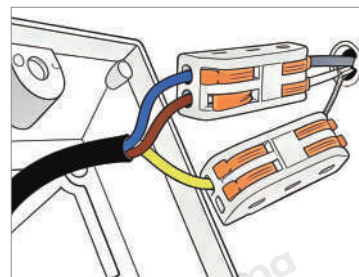

· Product Details

Material	Aluminum, Iron
----------	----------------

· Core Specifications

Width	3.0 inches
Depth	12.0 nches
Height	1.97 inches

· Basic Product Information

Product Model	HA078229-05B/06B
Product Type	Linear Wall Sconces
Power Type	Hardwired
Product Color	Black

· Product Details

Material	Aluminum, Iron
----------	----------------

· Core Specifications

Width	3.0 inches
Depth	20.0 inches
Height	1.97 inches

Voltage	110-220V
Light Source Type	LED light strip
Light Source Included	Yes
Color Temperature	3000K/6000K
Dimmable	Yes
CRI	90
IP Rating	IP65
Hardwired	

Blue: Neutral wire
 Brown: Live wire
 Yellow: Ground wire

· Core Performance Indicators

Installation Method

Wall Mounted-Fix the base on the wall, wire then install the lamp body.

Application Scenarios

Balcony, Bedroom, Corridor, Living Room