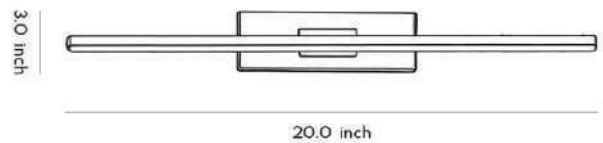

Product Name Swivel Wall Light

Style Modern

Specification Black / White

This swivel wall light comes in two length options.

It combines an aluminum-iron composite structure with a silicone lampshade and features a high color-rendering LED light source, available in white or warm light color temperatures.

· Product Details

Material	Aluminum, Iron
----------	----------------

· Core Specifications

Width	3.0 inches
Depth	12.0 nches
Height	1.97 inches

· Basic Product Information

Product Model	HA078229-05B/06B
Product Type	Linear Wall Sconces
Power Type	Hardwired
Product Color	Black

· Product Details

Material	Aluminum, Iron
----------	----------------

· Core Specifications

Width	3.0 inches
Depth	20.0 inches
Height	1.97 inches

Voltage	110-220V
Light Source Type	LED light strip
Light Source Included	Yes
Color Temperature	3000K/6000K
Dimmable	Yes
CRI	90
IP Rating	IP65
Hardwired	