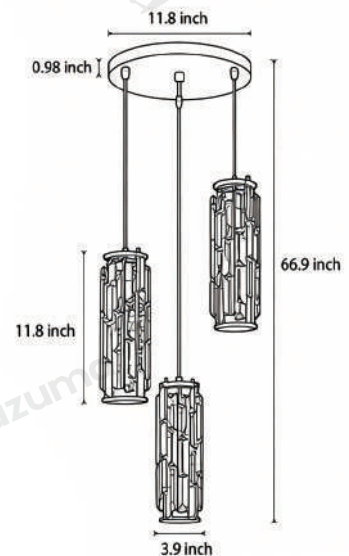

· Core Specifications

Length	39.0 inches
Diameter	4.0 inches
Height	11.8 inches

· Basic Product Information

Product Model	HA091435-01B
Product Type	Mini Pendants
Power Type	Hardwired
Product Color	Black

· Product Details

Material	Iron
----------	------

· Core Specifications

Length	66.9 inches
Diameter	11.8 inches
Height	11.8 inches

· Basic Product Information

Product Model	HA091435-02B
Product Type	Mini Pendants
Power Type	Hardwired
Product Color	Gold

· Product Details

Material	Iron
----------	------

· Core Specifications

Length	66.9 inches
Diameter	11.8 inches
Height	11.8 inches

· Basic Product Information

Product Model	HA091435-03B
Product Type	Mini Pendants
Power Type	Hardwired
Product Color	Chrome

· Product Details

Material	Iron
----------	------

· Core Specifications

Length	66.9 inches
Diameter	11.8 inches
Height	11.8 inches

Voltage	AC110V
Light Source Type	LED E27 Bulb
Light Source Included	NO
Dimmable	No
IP Rating	IP20