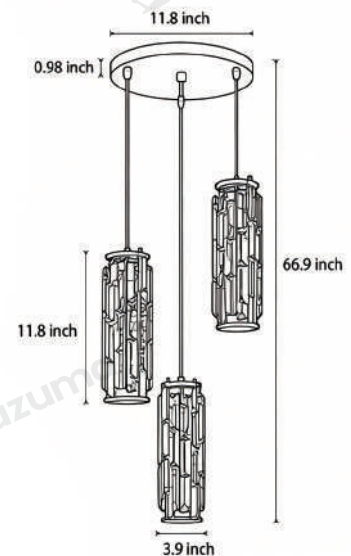

· Core Specifications

Length	39.0 inches
Diameter	4.0 inches
Height	11.8 inches

· Basic Product Information

Product Model	HA091435-01B
Product Type	Mini Pendants
Power Type	Hardwired
Product Color	Black

· Product Details

Material	Iron
----------	------

· Core Specifications

Length	66.9 inches
Diameter	11.8 inches
Height	11.8 inches

· Basic Product Information

Product Model	HA091435-02B
Product Type	Mini Pendants
Power Type	Hardwired
Product Color	Gold

· Product Details

Material	Iron
----------	------

· Core Specifications

Length	66.9 inches
Diameter	11.8 inches
Height	11.8 inches

· Basic Product Information

Product Model	HA091435-03B
Product Type	Mini Pendants
Power Type	Hardwired
Product Color	Chrome

· Product Details

Material	Iron
----------	------

· Core Specifications

Length	66.9 inches
Diameter	11.8 inches
Height	11.8 inches

Voltage	AC110V
Light Source Type	LED E27 Bulb
Light Source Included	NO
Dimmable	No
IP Rating	IP20