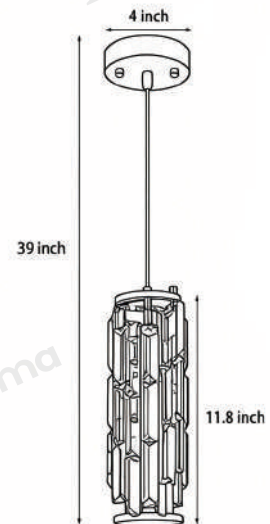

· **Basic Product Information**

Product Model	HA078242-01B
Product Type	Mini Pendants
Power Type	Hardwired
Product Color	Black

· **Product Details**

Material	Iron

· **Core Specifications**

Length	39.0 inches
Diameter	4.0 inches
Height	11.8 inches