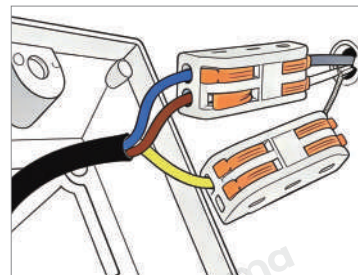

· Product Details

Material	Iron
----------	------

· Core Specifications

Length	66.9 inches
Diameter	11.8 inches
Height	11.8 inches

Voltage	AC110V
Light Source Type	LED E27 Bulb
Light Source Included	NO
Dimmable	No
IP Rating	IP20

Hardwired

Blue: Neutral wire
Brown: Live wire
Yellow: Ground wire

· Core Performance Indicators

Installation Method

Pendant Mount - Easy installation: Install with rod, cord or chain suspended from ceiling.