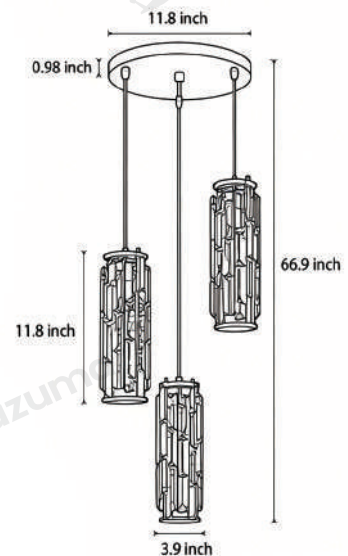

· Core Specifications

Length	39.0 inches
Diameter	4.0 inches
Height	11.8 inches

· Basic Product Information

Product Model	HA091435-01B
Product Type	Mini Pendants
Power Type	Hardwired
Product Color	Black

· Product Details

Material	Iron
----------	------

· Core Specifications

Length	66.9 inches
Diameter	11.8 inches
Height	11.8 inches

· Basic Product Information

Product Model	HA091435-02B
Product Type	Mini Pendants
Power Type	Hardwired
Product Color	Gold

· Product Details

Material	Iron
----------	------

· Core Specifications

Length	66.9 inches
Diameter	11.8 inches
Height	11.8 inches

· Basic Product Information

Product Model	HA091435-03B
Product Type	Mini Pendants
Power Type	Hardwired
Product Color	Chrome

· Product Details

Material	Iron
----------	------

· Core Specifications

Length	66.9 inches
Diameter	11.8 inches
Height	11.8 inches

Voltage	AC110V
Light Source Type	LED E27 Bulb
Light Source Included	NO
Dimmable	No
IP Rating	IP20