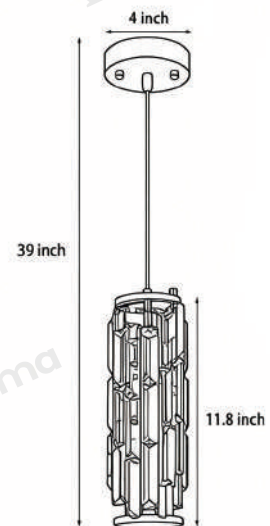

Length	39.0 inches
Diameter	4.0 inches
Height	11.8 inches

· Basic Product Information

Product Model	HA078242-03B
Product Type	Mini Pendants
Power Type	Hardwired
Product Color	Chrome

· Product Details

Material	Iron
----------	------

· Core Specifications

Length	39.0 inches
Diameter	4.0 inches
Height	11.8 inches

· Basic Product Information

Product Model	HA091435-01B
Product Type	Mini Pendants
Power Type	Hardwired
Product Color	Black

· Product Details

Material	Iron
----------	------

· Core Specifications

Length	66.9 inches
Diameter	11.8 inches
Height	11.8 inches

· Basic Product Information

Product Model	HA091435-02B
Product Type	Mini Pendants
Power Type	Hardwired
Product Color	Gold

· Product Details

Material	Iron
----------	------

· Core Specifications

Length	66.9 inches
Diameter	11.8 inches
Height	11.8 inches

· Basic Product Information

Product Model	HA091435-03B
Product Type	Mini Pendants
Power Type	Hardwired
Product Color	Chrome