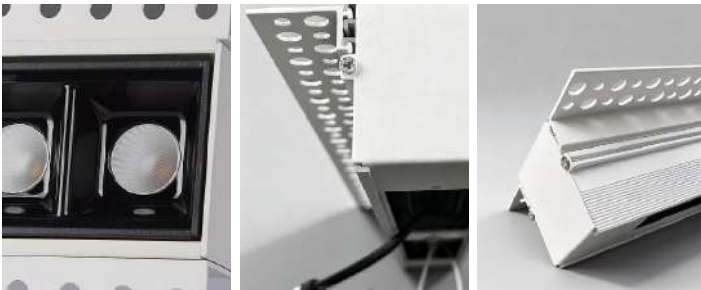

Product Name	LED Linear Borderless Embedded Spot Ceiling Light
Style	Modern
Specification	Hardwired

This LED linear downlight has a unibody aluminum design with deep recessed structure for soft, anti-glare lighting.

Product Model	HA079755-01B/ 02B
Product Type	Recessed Can Lights
Power Type	Hardwired
Product Color	White

· Product Details

Material	Aluminum
----------	----------

· Core Specifications

Length	5.5 inches
Width	4.0 inches
Depth	1.6 inches

· Basic Product Information

Product Model	HA079755-03B/ 04B
Product Type	Recessed Can Lights
Power Type	Hardwired
Product Color	White

· Product Details

Material	Aluminum
----------	----------

· Core Specifications

Length	10.7 inches
Width	4.0 inches
Depth	1.7 inches

· Basic Product Information

Product Model	HA079755-05B/ 06B
Product Type	Recessed Can Lights
Power Type	Hardwired
Product Color	White

· Product Details