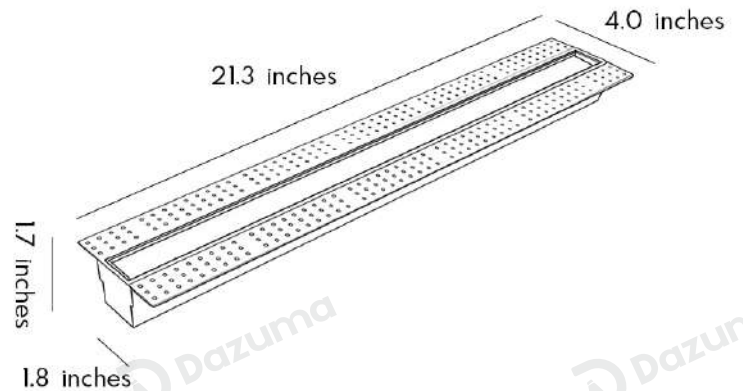

Product Name	LED Linear Borderless Embedded Spot Ceiling Light
Style	Modern
Specification	Hardwired

This LED linear downlight has a unibody aluminum design with deep recessed structure for soft, anti-glare lighting.

Product Model	HA079755-01B/ 02B
Product Type	Recessed Can Lights
Power Type	Hardwired
Product Color	White

· Product Details

Material	Aluminum
----------	----------

· Core Specifications

Length	5.5 inches
Width	4.0 inches
Depth	1.6 inches

Length	10.7 inches
Width	4.0 inches
Depth	1.7 inches

· Basic Product Information

Product Model	HA079755-05B/ 06B
Product Type	Recessed Can Lights
Power Type	Hardwired
Product Color	White

· Product Details

Material	Aluminum
----------	----------

· Core Specifications

Length	21.3 inches
Width	4.0 inches
Depth	1.7 inches

Voltage	AC110-240V
Light Source Type	LED
Light Source Included	Yes
Color Temperature	3000- 4000K
Dimmable	No
CRI	80