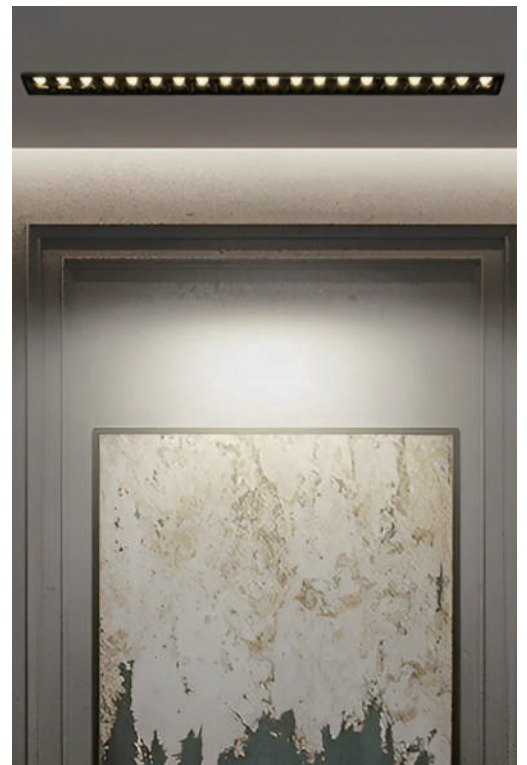

Product Name	LED Linear Borderless Embedded Spot Ceiling Light
Style	Modern
Specification	Hardwired

This LED linear downlight has a unibody aluminum design with deep recessed structure for soft, anti-glare lighting.

It installs flush with the ceiling for a seamless, frameless minimalist look.

With high CRI LED, dimmable driver, warm/neutral light, and 5W/10W/20W options, it fits both home and commercial use.

· Basic Product Information

Product Model	HA079755-01B/ 02B
Product Type	Recessed Can Lights
Power Type	Hardwired
Product Color	White

· Product Details

Material	Aluminum
----------	----------

· Core Specifications

Length	5.5 inches
Width	4.0 inches
Depth	1.6 inches

· Basic Product Information

Product Model	HA079755-03B/ 04B
Product Type	Recessed Can Lights
Power Type	Hardwired
Product Color	White

· Product Details

Material	Aluminum
----------	----------

· Core Specifications