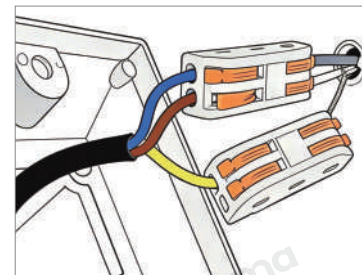

Hardwired

Blue: Neutral wire
 Brown: Live wire
 Yellow: Ground wire

· Core Performance Indicators

Installation Method	Recessed Mounted - Easy installation: cut a hole in ceiling/board, insert the fixture, only light surface exposed.
Application Scenarios	Bedroom, Hallway, Living Room
Certifications	CE, ROHS, WEEE, CEC, DLC, IES
Color Temperature Adjustment	Neutral (4000K), Warm White (3000K)
Product Accessories	Fixture ×1