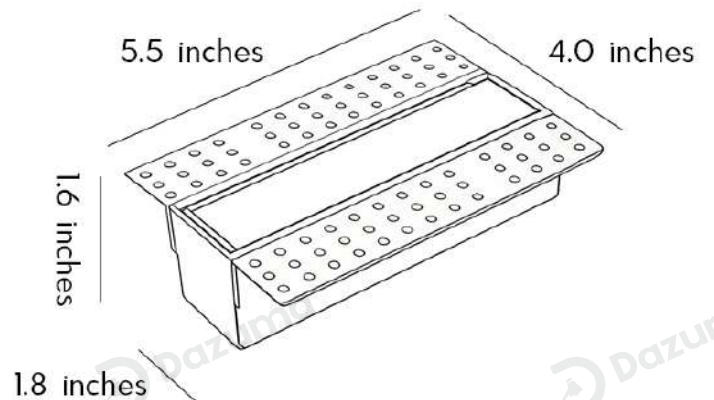

It installs flush with the ceiling for a seamless, frameless minimalist look.

With high CRI LED, dimmable driver, warm/neutral light, and 5W/10W/20W options, it fits both home and commercial use.

· Basic Product Information

Product Model	HA079755-01B/ 02B
Product Type	Recessed Can Lights
Power Type	Hardwired
Product Color	White

· Product Details

Material	Aluminum
----------	----------

· Core Specifications

Length	5.5 inches
Width	4.0 inches
Depth	1.6 inches

Length	10.7 inches
Width	4.0 inches
Depth	1.7 inches

· Basic Product Information

Product Model	HA079755-05B/ 06B
Product Type	Recessed Can Lights
Power Type	Hardwired
Product Color	White

· Product Details

Material	Aluminum
----------	----------

· Core Specifications

Length	21.3 inches
Width	4.0 inches
Depth	1.7 inches

Voltage	AC110-240V
Light Source Type	LED
Light Source Included	Yes
Color Temperature	3000- 4000K
Dimmable	No
CRI	80