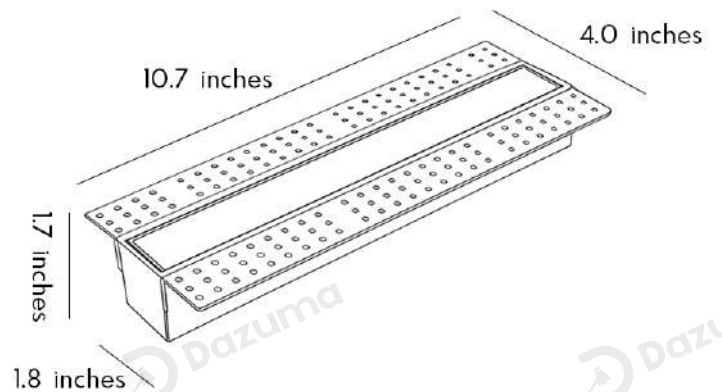

Product Name	LED Linear Borderless Embedded Spot Ceiling Light
Style	Modern
Specification	Hardwired

This LED linear downlight has a unibody aluminum design with deep recessed structure for soft, anti-glare lighting.

Product Model	HA079755-01B/ 02B
Product Type	Recessed Can Lights
Power Type	Hardwired
Product Color	White

· Product Details

Material	Aluminum
----------	----------

· Core Specifications

Length	5.5 inches
Width	4.0 inches
Depth	1.6 inches

Length	10.7 inches
Width	4.0 inches
Depth	1.7 inches

· Basic Product Information

Product Model	HA079755-05B/ 06B
Product Type	Recessed Can Lights
Power Type	Hardwired
Product Color	White

· Product Details

Material	Aluminum
----------	----------

· Core Specifications

Length	21.3 inches
Width	4.0 inches
Depth	1.7 inches

Voltage	AC110-240V
Light Source Type	LED
Light Source Included	Yes
Color Temperature	3000- 4000K
Dimmable	No
CRI	80