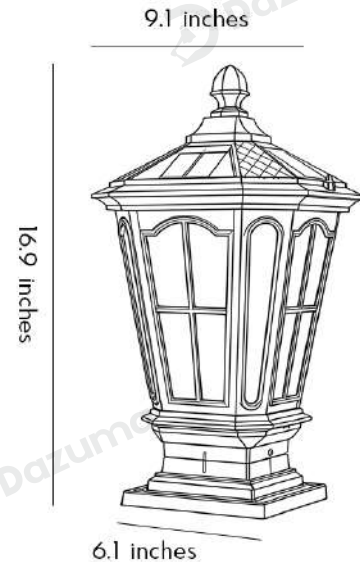

Length	16.9 inches
Width	9.1 inches
Depth	9.1 inches

· Basic Product Information

Product Model	HA080207-03B/ 04B
Product Type	Pillar Lights
Power Type	Hardwired/Solar Powered
Product Color	Copper

· Product Details

Material	Die-cast Aluminum
----------	-------------------

· Core Specifications

Length	16.9 inches
Width	9.1 inches
Depth	9.1 inches

Voltage	AC110-220V
Light Source Type	LED Array Panel, LED E27 Bulb
Light Source Included	NO
Color Temperature	3000- 6000K
Dimmable	No
IP Rating	IP65