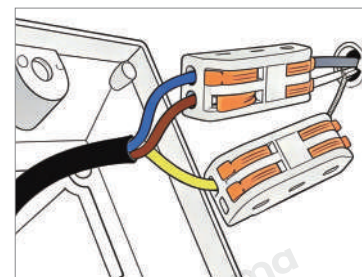

Material	Die-cast Aluminum
----------	-------------------

· Core Specifications

Length	16.9 inches
Width	9.1 inches
Depth	9.1 inches

Voltage	AC110-220V
Light Source Type	LED Array Panel, LED E27 Bulb
Light Source Included	NO
Color Temperature	3000- 6000K
Dimmable	No
IP Rating	IP65

Hardwired

Blue: Neutral wire
Brown: Live wire
Yellow: Ground wire

· Core Performance Indicators

Installation Method

Floor Standing - Easy installation: place on the ground directly, use when powered on.

Application Scenarios