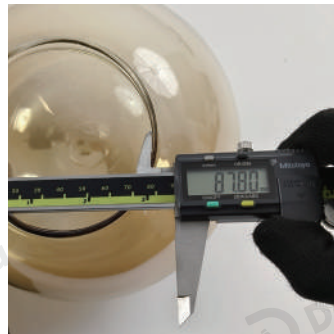

· Core Performance Indicators

Installation Method

Surface Mounted-No drilling needed; install directly on surface, fix base then cover.

Application Scenarios

Garden, lawn, outdoor, villa

Certifications

CE, ROHS, WEEE, CEC, DLC, IES

Product Accessories

Fixture ×1, Screw Pack ×1

www.dazuma.us

+1 978-678-4855 (US Support)

hello@dazuma.us

Customer Service: Mon-Fri, 9am-6pm EST.

Online Service Team: 120 East Hollis Street, Nashua, NH 03060