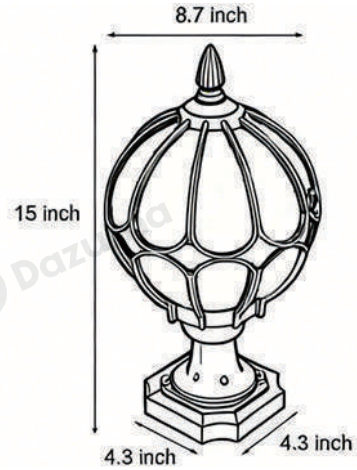

Product Name	Contemporary Outdoor Floor Lamp
Style	Modern
Specification	29.5"/37.4"/45.3"/53.1"

This modern outdoor floor lamp comes in 4 height options.

Made of stainless steel and aluminum with an acrylic lampshade.

## · Product Details

---

Material	Stainless Steel + Aluminum + Acrylic
----------	--------------------------------------

· Core Specifications

Length 13 inches  
 Width 7.1 inches  
 Depth 7.1 inches

Length 15 inches  
 Width 8.7 inches  
 Depth 8.7 inches

Length 18.5 inches  
 Width 10.6 inches  
 Depth 10.6 inches

Voltage	AC110V
Light Source Type	LED E27 Bulb
Light Source Included	NO
Dimmable	NO
IP Rating	IP65

Hardwired

Blue: Neutral wire  
Brown: Live wire  
Yellow: Ground wire