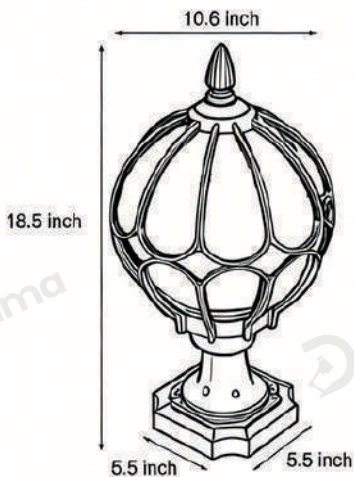

Product Name	Contemporary Outdoor Floor Lamp
Style	Modern
Specification	29.5"/37.4"/45.3"/53.1"

This modern outdoor floor lamp comes in 4 height options.

Made of stainless steel and aluminum with an acrylic lampshade.

## · Product Details

---

Material	Stainless Steel + Aluminum + Acrylic
----------	--------------------------------------

· Core Specifications

Length 13 inches  
 Width 7.1 inches  
 Depth 7.1 inches

Length 15 inches  
 Width 8.7 inches  
 Depth 8.7 inches

Length 18.5 inches  
 Width 10.6 inches  
 Depth 10.6 inches

Voltage	AC110V
Light Source Type	LED E27 Bulb
Light Source Included	NO
Dimmable	NO
IP Rating	IP65

Hardwired

Blue: Neutral wire  
Brown: Live wire  
Yellow: Ground wire