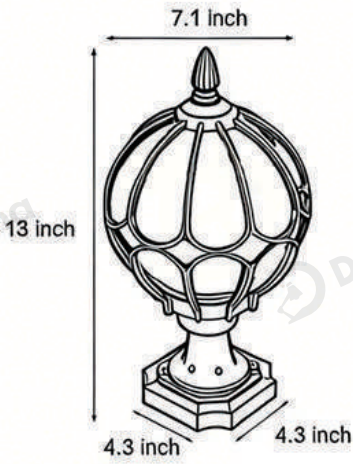

Product Name	Contemporary Outdoor Floor Lamp
Style	Modern
Specification	29.5"/37.4"/45.3"/53.1"

This modern outdoor floor lamp comes in 4 height options.

Made of stainless steel and aluminum with an acrylic lampshade.

## · Product Details

---

Material	Stainless Steel + Aluminum + Acrylic
----------	--------------------------------------

· Core Specifications

Length 13 inches  
 Width 7.1 inches  
 Depth 7.1 inches

Length 15 inches  
 Width 8.7 inches  
 Depth 8.7 inches

Length 18.5 inches  
 Width 10.6 inches  
 Depth 10.6 inches

Voltage	AC110V
Light Source Type	LED E27 Bulb
Light Source Included	NO
Dimmable	NO
IP Rating	IP65

Hardwired

Blue: Neutral wire  
Brown: Live wire  
Yellow: Ground wire