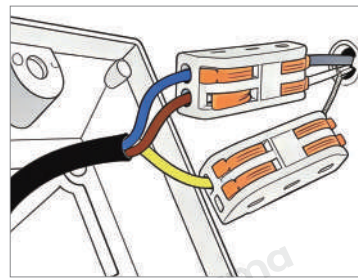

## · Product Details

---

Material	Stainless Steel + Aluminum + Acrylic
----------	--------------------------------------

· Core Specifications

Length 13 inches  
 Width 7.1 inches  
 Depth 7.1 inches

Length 15 inches  
 Width 8.7 inches  
 Depth 8.7 inches

Length 18.5 inches  
 Width 10.6 inches  
 Depth 10.6 inches

Voltage	AC110V
Light Source Type	LED E27 Bulb
Light Source Included	NO
Dimmable	NO
IP Rating	IP65

Hardwired

Blue: Neutral wire  
Brown: Live wire  
Yellow: Ground wire