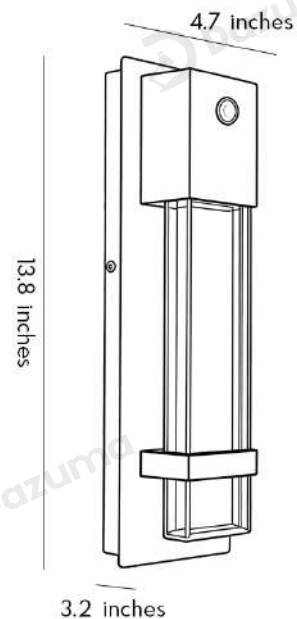

Length	13.8 inches
Width	4.7 inches
Depth	3.2 inches

· Basic Product Information

Product Model	HA080449-03B/ 04B
Product Type	Motion Sensor Wall Lights
Power Type	Hardwired
Product Color	Black

· Product Details

Material	Aluminum
----------	----------

· Core Specifications

Length	13.8 inches
Width	4.7 inches
Depth	3.2 inches

Voltage	DC110-220V
Light Source Type	LED
Light Source Included	Yes
Color Temperature	3000K
Dimmable	No
CRI	80
IP Rating	IP54
Hardwired	