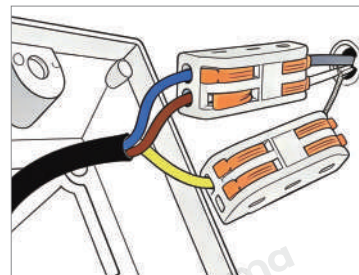

Product Name	Rectangular Outdoor Wall Lights Minimalist Glass LED Light
Style	Modern
Specification	Hardwired

This rectangular outdoor wall light has an aluminum body, glass shade and modern minimalist look.

Material	Aluminum
----------	----------

· Core Specifications

Length	13.8 inches
Width	4.7 inches
Depth	3.2 inches

Voltage	DC110-220V
Light Source Type	LED
Light Source Included	Yes
Color Temperature	3000K
Dimmable	No
CRI	80
IP Rating	IP54
Hardwired	

Blue: Neutral wire
 Brown: Live wire
 Yellow: Ground wire

· Core Performance Indicators

Installation Method	Wall Mount - Easy installation: Fix the base on the wall, wire then install the lamp body.
Application Scenarios	Garden, Outdoor, Villa
Certifications	CE, ROHS, WEEE, CEC, DLC, IES
Color Temperature Adjustment	Warm Light (3000K)
Product Accessories	Fixture ×1, Screw Pack ×1