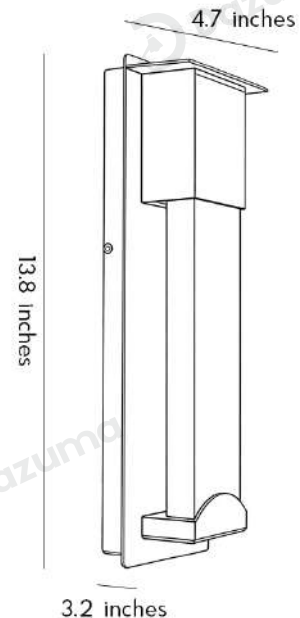

· Basic Product Information

Product Model	HA080449-01B/ 02B
Product Type	Motion Sensor Wall Lights
Power Type	Hardwired
Product Color	Black

· Product Details

Material	Aluminum
----------	----------

· Core Specifications

Length	13.8 inches
Width	4.7 inches
Depth	3.2 inches

· Basic Product Information

Product Model	HA080449-03B/ 04B
Product Type	Motion Sensor Wall Lights
Power Type	Hardwired
Product Color	Black

· Product Details

Material	Aluminum
----------	----------

· Core Specifications

Length	13.8 inches
Width	4.7 inches
Depth	3.2 inches

Voltage	DC110-220V
Light Source Type	LED
Light Source Included	Yes
Color Temperature	3000K
Dimmable	No
CRI	80
IP Rating	IP54
Hardwired	