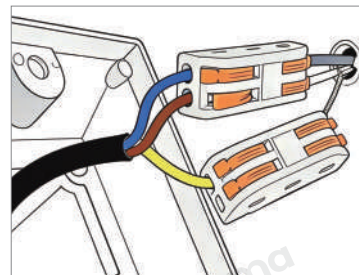

Length 11.8 inches
 Width 3.1 inches
 Depth 2 inches

Length 19.7 inches
 Width 3.1 inches
 Depth 2 inches

Length 31.5 inches
 Width 3.1 inches
 Depth 2 inches

| | |
|-----------------------|------------|
| Voltage | AC110-265V |
| Light Source Type | LED |
| Light Source Included | Yes |
| Color Temperature | 3000K |
| Dimmable | Yes |
| IP Rating | IP65 |

Hardwired

Blue: Neutral wire
Brown: Live wire
Yellow: Ground wire

• Core Performance Indicators

Installation Method

Surface Mounted-No drilling needed; install directly on surface, fix base then cover.

Application Scenarios