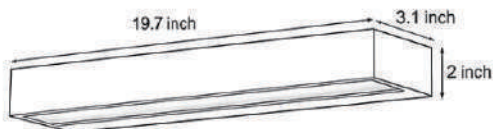

Product Name Exterior corridor lighting

Style Modern

Specification 7.9"/11.8"/19.7"/31.5"

This exterior porch light has a die-cast aluminum body and acrylic diffuser, with a simple modern design.

It comes in 4 lengths to fit different walls, with built-in LED in warm white and cool white.

| | |
|----------|---------------------------|
| Material | Die-cast aluminum+acrylic |
|----------|---------------------------|

· Core Specifications

Length 7.9 inches
 Width 3.1 inches
 Depth 2 inches

Length 11.8 inches
 Width 3.1 inches
 Depth 2 inches

Length 19.7 inches
 Width 3.1 inches
 Depth 2 inches

Length 31.5 inches
 Width 3.1 inches
 Depth 2 inches

| | |
|-----------------------|------------|
| Voltage | AC110-265V |
| Light Source Type | LED |
| Light Source Included | Yes |
| Color Temperature | 3000K |
| Dimmable | Yes |
| IP Rating | IP65 |