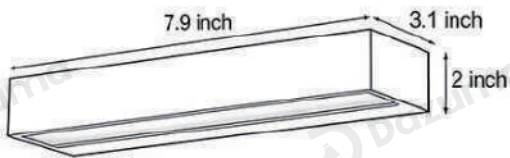

Product Name Exterior corridor lighting

Style Modern

Specification 7.9"/11.8"/19.7"/31.5"

This exterior porch light has a die-cast aluminum body and acrylic diffuser, with a simple modern design.

It comes in 4 lengths to fit different walls, with built-in LED in warm white and cool white.

| | |
|----------|---------------------------|
| Material | Die-cast aluminum+acrylic |
|----------|---------------------------|

· Core Specifications

Length 7.9 inches
 Width 3.1 inches
 Depth 2 inches

Length 11.8 inches
 Width 3.1 inches
 Depth 2 inches

Length 19.7 inches
 Width 3.1 inches
 Depth 2 inches

Length 31.5 inches
 Width 3.1 inches
 Depth 2 inches

| | |
|-----------------------|------------|
| Voltage | AC110-265V |
| Light Source Type | LED |
| Light Source Included | Yes |
| Color Temperature | 3000K |
| Dimmable | Yes |
| IP Rating | IP65 |