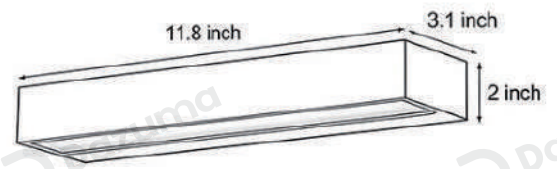

Product Name Exterior corridor lighting

Style Modern

Specification 7.9"/11.8"/19.7"/31.5"

This exterior porch light has a die-cast aluminum body and acrylic diffuser, with a simple modern design.

It comes in 4 lengths to fit different walls, with built-in LED in warm white and cool white.

| | |
|----------|---------------------------|
| Material | Die-cast aluminum+acrylic |
|----------|---------------------------|

· Core Specifications

Length 7.9 inches
 Width 3.1 inches
 Depth 2 inches

Length 11.8 inches
 Width 3.1 inches
 Depth 2 inches

Length 19.7 inches
 Width 3.1 inches
 Depth 2 inches

Length 31.5 inches
 Width 3.1 inches
 Depth 2 inches

| | |
|-----------------------|------------|
| Voltage | AC110-265V |
| Light Source Type | LED |
| Light Source Included | Yes |
| Color Temperature | 3000K |
| Dimmable | Yes |
| IP Rating | IP65 |