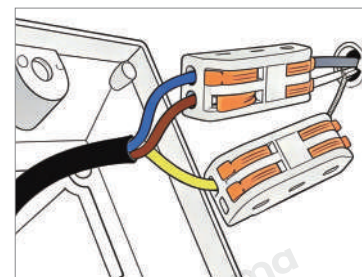

Product Name	Surface Mounted Spot Light Adjustable Directional Light
Style	Nordic
Specification	Hardwired

This surface-mounted spotlight has an aluminum alloy body in black or white.

It offers 90° vertical adjustment, 24° narrow beam, high CRI LED, and warm/neutral light options.

· Product Details

Material	Aluminum
----------	----------

· Core Specifications

Length of Light Head	3.9 inches
Base Width	3.1 inches
Base Depth	1.2 inches

· Basic Product Information

Product Model	HA081785-03B/ 04B
Product Type	Directional Lights
Power Type	Hardwired
Product Color	White

· Product Details

Material	Aluminum
----------	----------

· Core Specifications

Length of Light Head	3.9 inches
Base Width	3.1 inches
Base Depth	1.2 inches

Voltage	AC110V
Light Source Type	LED
Light Source Included	Yes
Color Temperature	3000- 4000K
Dimmable	No

Hardwired

Blue: Neutral wire
 Brown: Live wire
 Yellow: Ground wire

· Core Performance Indicators

Installation Method	Surface Mounted - Easy installation: No drilling needed; install directly on surface, fix base then cover.
Application Scenarios	Corridor, Dining Room, Living Room
Certifications	CE, ROHS, WEEE, CEC, DLC, IES
Color Temperature Adjustment	Neutral (4000K), Warm White (3000K)
Product Accessories	Fixture ×1, Manual ×1, Screw Pack ×1