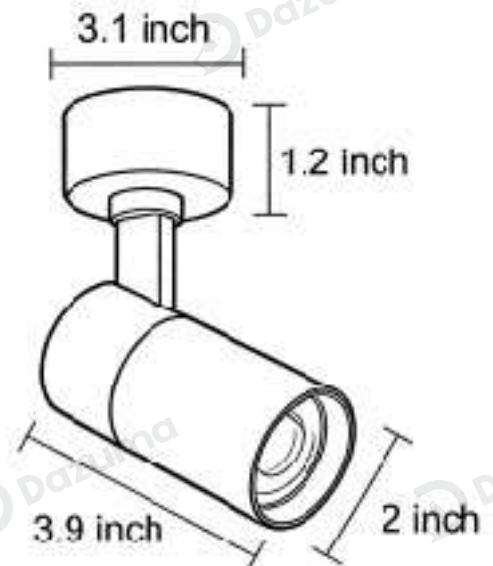

Product Name	Surface Mounted Spot Light Adjustable Directional Light
Style	Nordic
Specification	Hardwired

This surface-mounted spotlight has an aluminum alloy body in black or white.

It offers 90° vertical adjustment, 24° narrow beam, high CRI LED, and warm/neutral light options.

· Product Details

Material	Aluminum
----------	----------

· Core Specifications

Length of Light Head	3.9 inches
Base Width	3.1 inches
Base Depth	1.2 inches

· Basic Product Information

Product Model	HA081785-03B/ 04B
Product Type	Directional Lights
Power Type	Hardwired
Product Color	White

· Product Details

Material	Aluminum
----------	----------

· Core Specifications

Length of Light Head	3.9 inches
Base Width	3.1 inches
Base Depth	1.2 inches

Voltage	AC110V
Light Source Type	LED
Light Source Included	Yes
Color Temperature	3000- 4000K
Dimmable	No