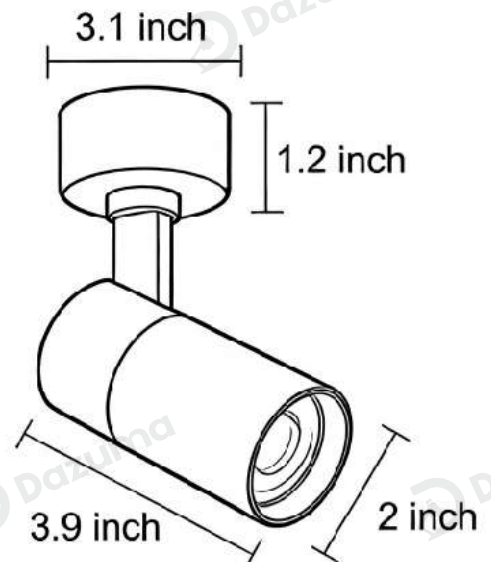

Product Name	Surface Mounted Spot Light Adjustable Directional Light
Style	Nordic
Specification	Hardwired

This surface-mounted spotlight has an aluminum alloy body in black or white.

It offers 90° vertical adjustment, 24° narrow beam, high CRI LED, and warm/neutral light options.

· Product Details

Material	Aluminum
----------	----------

· Core Specifications

Length of Light Head	3.9 inches
Base Width	3.1 inches
Base Depth	1.2 inches

· Basic Product Information

Product Model	HA081785-03B/ 04B
Product Type	Directional Lights
Power Type	Hardwired
Product Color	White

· Product Details

Material	Aluminum
----------	----------

· Core Specifications

Length of Light Head	3.9 inches
Base Width	3.1 inches
Base Depth	1.2 inches

Voltage	AC110V
Light Source Type	LED
Light Source Included	Yes
Color Temperature	3000- 4000K
Dimmable	No