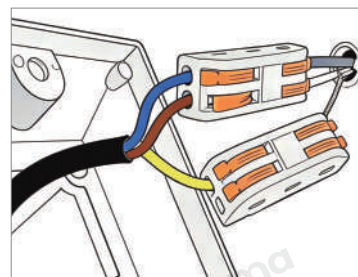

Hardwired

Blue: Neutral wire
Brown: Live wire
Yellow: Ground wire