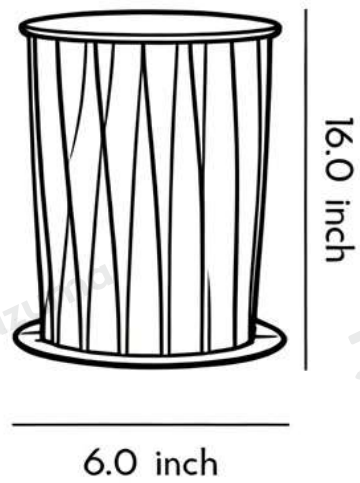

## · Product Details

---

Material Zinc Plate, Acrylic Lampshade

## Core Specifications

Length 12.0 inches  
 Width 9.0 inches  
 Depth 9.0 inches

Length 16.0 inches  
 Width 6.0 inches  
 Depth 6.0 inches

Length 24.0 inches  
 Width 6.0 inches  
 Depth 6.0 inches

Length 31.0 inches  
 Width 6.0 inches  
 Depth 6.0 inches