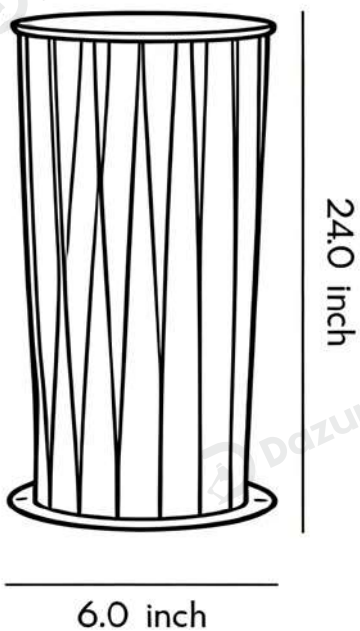

## Core Specifications

Length 12.0 inches  
 Width 9.0 inches  
 Depth 9.0 inches

Length 16.0 inches  
 Width 6.0 inches  
 Depth 6.0 inches

Length 24.0 inches  
 Width 6.0 inches  
 Depth 6.0 inches

Length 31.0 inches  
 Width 6.0 inches  
 Depth 6.0 inches