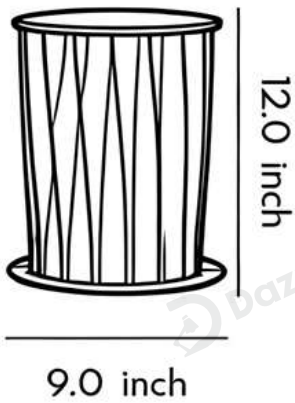

## · Product Details

---

Material Zinc Plate, Acrylic Lampshade

## Core Specifications

Length 12.0 inches  
 Width 9.0 inches  
 Depth 9.0 inches

Length 16.0 inches  
 Width 6.0 inches  
 Depth 6.0 inches

Length 24.0 inches  
 Width 6.0 inches  
 Depth 6.0 inches

Length 31.0 inches  
 Width 6.0 inches  
 Depth 6.0 inches