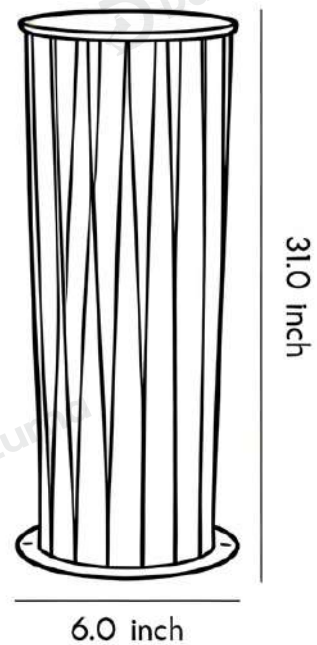

## · Product Details

---

Material Zinc Plate, Acrylic Lampshade

## Core Specifications

Length 12.0 inches  
 Width 9.0 inches  
 Depth 9.0 inches

Length 16.0 inches  
 Width 6.0 inches  
 Depth 6.0 inches

Length 24.0 inches  
 Width 6.0 inches  
 Depth 6.0 inches

Length 31.0 inches  
 Width 6.0 inches  
 Depth 6.0 inches