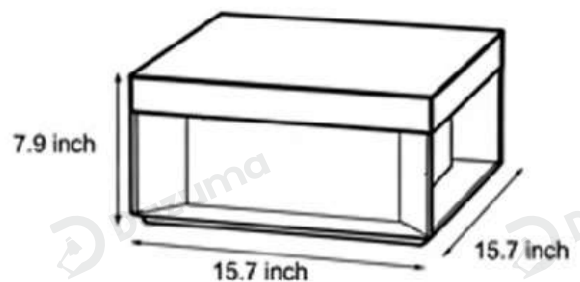

· Product Details

Material	Stainless Steel
----------	-----------------

· Core Specifications

Length	3.9 inches
Width	7.9 inches
Depth	7.9 inches

· Basic Product Information

Product Model	HA082495-02B/ 07B
Product Type	Pillar Lights
Power Type	Hardwired/Solar Powered
Product Color	Black

· Product Details

Material	Stainless Steel
----------	-----------------

· Core Specifications

Length	5.9 inches
Width	11.8 inches
Depth	11.8 inches

· Basic Product Information

Product Model	HA082495-03B/ 08B
Product Type	Pillar Lights
Power Type	Hardwired/Solar Powered
Product Color	Black

· Product Details

Material	Stainless Steel
----------	-----------------

· Core Specifications

Length	7.9 inches
Width	15.7 inches
Depth	15.7 inches

· Basic Product Information

Product Model	HA082495-04B/ 09B
Product Type	Pillar Lights
Power Type	Hardwired/Solar Powered
Product Color	Black

· Product Details

Material	Stainless Steel
----------	-----------------

· Core Specifications

Length	13.8 inches
Width	19.7 inches
Depth	19.7 inches

· Basic Product Information

Product Model	HA082495-05B/ 10B
Product Type	Pillar Lights
Power Type	Hardwired/Solar Powered
Product Color	Black