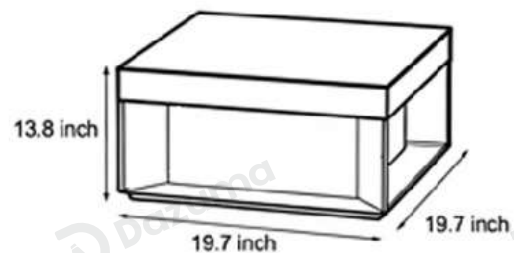

· Product Details

Material	Stainless Steel
----------	-----------------

· Core Specifications

Length	3.9 inches
Width	7.9 inches
Depth	7.9 inches

· Basic Product Information

Product Model	HA082495-02B/ 07B
Product Type	Pillar Lights
Power Type	Hardwired/Solar Powered
Product Color	Black

· Product Details

Material	Stainless Steel
----------	-----------------

· Core Specifications

Length	5.9 inches
Width	11.8 inches
Depth	11.8 inches

· Basic Product Information

Product Model	HA082495-03B/ 08B
Product Type	Pillar Lights
Power Type	Hardwired/Solar Powered
Product Color	Black

· Product Details

Material	Stainless Steel
----------	-----------------

· Core Specifications

Length	7.9 inches
Width	15.7 inches
Depth	15.7 inches

· Basic Product Information

Product Model	HA082495-04B/ 09B
Product Type	Pillar Lights
Power Type	Hardwired/Solar Powered
Product Color	Black

· Product Details

Material	Stainless Steel
----------	-----------------

· Core Specifications

Length	13.8 inches
Width	19.7 inches
Depth	19.7 inches

· Basic Product Information

Product Model	HA082495-05B/ 10B
Product Type	Pillar Lights
Power Type	Hardwired/Solar Powered
Product Color	Black