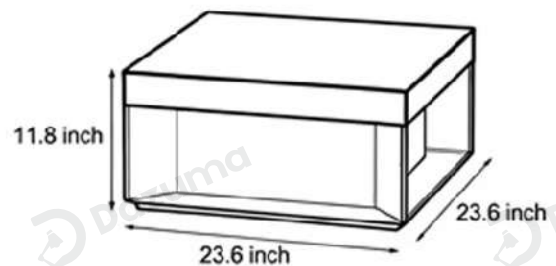

· Product Details

Material	Stainless Steel
----------	-----------------

· Core Specifications

Length	5.9 inches
Width	11.8 inches
Depth	11.8 inches

· Basic Product Information

Product Model	HA082495-03B/ 08B
Product Type	Pillar Lights
Power Type	Hardwired/Solar Powered
Product Color	Black

· Product Details

Material	Stainless Steel
----------	-----------------

· Core Specifications

Length	7.9 inches
Width	15.7 inches
Depth	15.7 inches

· Basic Product Information

Product Model	HA082495-04B/ 09B
Product Type	Pillar Lights
Power Type	Hardwired/Solar Powered
Product Color	Black

· Product Details

Material	Stainless Steel
----------	-----------------

· Core Specifications

Length	13.8 inches
Width	19.7 inches
Depth	19.7 inches

· Basic Product Information

Product Model	HA082495-05B/ 10B
Product Type	Pillar Lights
Power Type	Hardwired/Solar Powered
Product Color	Black

· Product Details

Material	Stainless Steel
----------	-----------------

· Core Specifications

Length	11.8 inches
Width	23.6 inches
Depth	23.6 inches

Voltage AC90-250V

Light Source Type LED

Light Source Included Yes