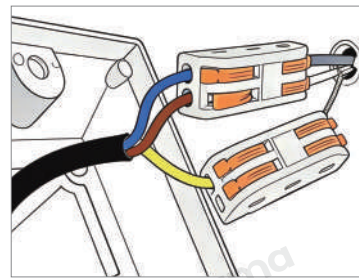

Voltage AC90-250V

Light Source Type LED

Light Source Included Yes

Color Temperature 3000K

Dimmable No

CRI Ra > 80

IP Rating IP65

Hardwired

Blue: Neutral wire

Brown: Live wire

Yellow: Ground wire