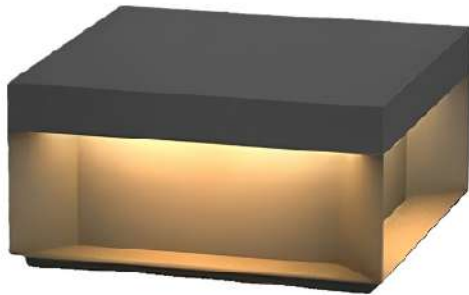

Product Name	Square Solar Deck Lights LED Outdoor Landscape Light
Style	Modern
Specification	Hardwired / Solar Powered

This square solar deck light has a stainless steel body, glass shade and minimalist cube design.

· Product Details

Material	Stainless Steel
----------	-----------------

· Core Specifications

Length	5.9 inches
Width	11.8 inches
Depth	11.8 inches

· Basic Product Information

Product Model	HA082495-03B/ 08B
Product Type	Pillar Lights
Power Type	Hardwired/Solar Powered
Product Color	Black

· Product Details

Material	Stainless Steel
----------	-----------------

· Core Specifications

Length	7.9 inches
Width	15.7 inches
Depth	15.7 inches

· Basic Product Information

Product Model	HA082495-04B/ 09B
Product Type	Pillar Lights
Power Type	Hardwired/Solar Powered
Product Color	Black

· Product Details

Material	Stainless Steel
----------	-----------------

· Core Specifications

Length	13.8 inches
Width	19.7 inches
Depth	19.7 inches

· Basic Product Information

Product Model	HA082495-05B/ 10B
Product Type	Pillar Lights
Power Type	Hardwired/Solar Powered
Product Color	Black