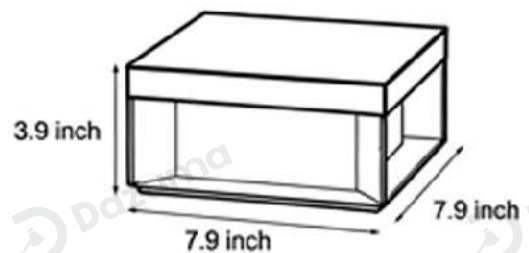

· Product Details

Material	Stainless Steel
----------	-----------------

· Core Specifications

Length	3.9 inches
Width	7.9 inches
Depth	7.9 inches

· Basic Product Information

Product Model	HA082495-02B/ 07B
Product Type	Pillar Lights
Power Type	Hardwired/Solar Powered
Product Color	Black

· Product Details

Material	Stainless Steel
----------	-----------------

· Core Specifications

Length	5.9 inches
Width	11.8 inches
Depth	11.8 inches

· Basic Product Information

Product Model	HA082495-03B/ 08B
Product Type	Pillar Lights
Power Type	Hardwired/Solar Powered
Product Color	Black

· Product Details

Material	Stainless Steel
----------	-----------------

· Core Specifications

Length	13.8 inches
Width	19.7 inches
Depth	19.7 inches

· Basic Product Information

Product Model	HA082495-05B/ 10B
Product Type	Pillar Lights
Power Type	Hardwired/Solar Powered
Product Color	Black

· Product Details

Material	Stainless Steel
----------	-----------------

· Core Specifications

Length	11.8 inches
Width	23.6 inches
Depth	23.6 inches

Voltage AC90-250V

Light Source Type LED

Light Source Included Yes