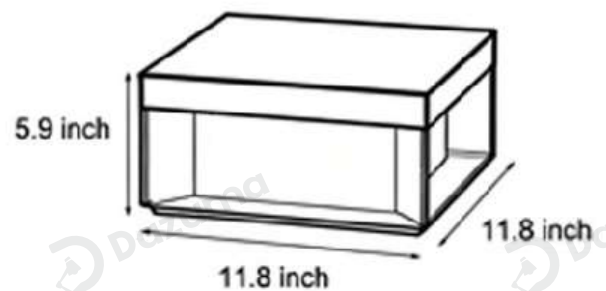

· Product Details

Material	Stainless Steel
----------	-----------------

· Core Specifications

Length	3.9 inches
Width	7.9 inches
Depth	7.9 inches

· Basic Product Information

Product Model	HA082495-02B/ 07B
Product Type	Pillar Lights
Power Type	Hardwired/Solar Powered
Product Color	Black

· Product Details

Material	Stainless Steel
----------	-----------------

· Core Specifications

Length	5.9 inches
Width	11.8 inches
Depth	11.8 inches

· Basic Product Information

Product Model	HA082495-03B/ 08B
Product Type	Pillar Lights
Power Type	Hardwired/Solar Powered
Product Color	Black

· Product Details

Material	Stainless Steel
----------	-----------------

· Core Specifications

Length	7.9 inches
Width	15.7 inches
Depth	15.7 inches

· Basic Product Information

Product Model	HA082495-04B/ 09B
Product Type	Pillar Lights
Power Type	Hardwired/Solar Powered
Product Color	Black

· Product Details

Material	Stainless Steel
----------	-----------------

· Core Specifications

Length	13.8 inches
Width	19.7 inches
Depth	19.7 inches

· Basic Product Information

Product Model	HA082495-05B/ 10B
Product Type	Pillar Lights
Power Type	Hardwired/Solar Powered
Product Color	Black