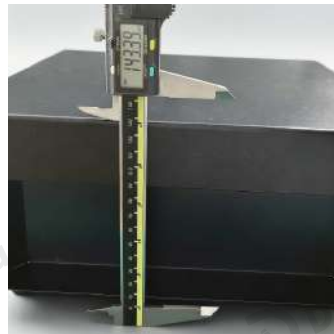

· Core Performance Indicators

Installation Method

Ground - Easy installation: Place on the ground directly, use when powered on.

Application Scenarios

Garden, Lawn

Certifications

CE, ROHS, WEEE, CEC, DLC, IES

Color Temperature Adjustment

Warm Light (3000K)

Product Accessories

Fixture ×1, Manual ×1, Screw Pack ×1

www.dazuma.us

+1 978-678-4855 (US Support)

hello@dazuma.us

Customer Service: Mon-Fri, 9am-6pm EST.

Online Service Team: 120 East Hollis Street, Nashua, NH 03060