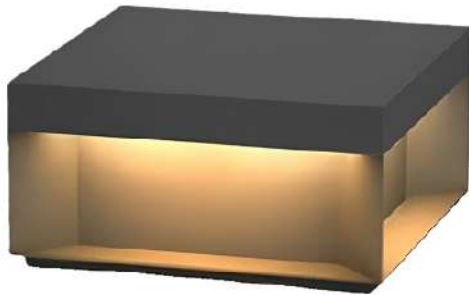

Product Name	Square Solar Deck Lights LED Outdoor Landscape Light
Style	Modern
Specification	Hardwired / Solar Powered

This square solar deck light has a stainless steel body, glass shade and minimalist cube design.

· Product Details

Material	Stainless Steel
----------	-----------------

· Core Specifications

Length	3.9 inches
Width	7.9 inches
Depth	7.9 inches

· Basic Product Information

Product Model	HA082495-02B/ 07B
Product Type	Pillar Lights
Power Type	Hardwired/Solar Powered
Product Color	Black

· Product Details

Material	Stainless Steel
----------	-----------------

· Core Specifications

Length	5.9 inches
Width	11.8 inches
Depth	11.8 inches

· Basic Product Information

Product Model	HA082495-03B/ 08B
Product Type	Pillar Lights
Power Type	Hardwired/Solar Powered
Product Color	Black

· Product Details

Material	Stainless Steel
----------	-----------------

· Core Specifications

Length	7.9 inches
Width	15.7 inches
Depth	15.7 inches

· Basic Product Information

Product Model	HA082495-04B/ 09B
Product Type	Pillar Lights
Power Type	Hardwired/Solar Powered
Product Color	Black