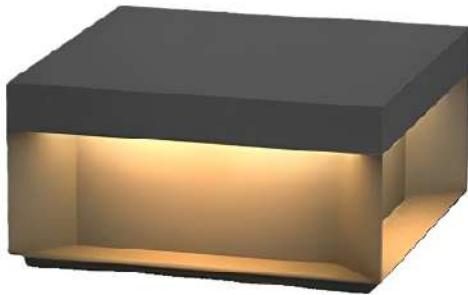

Product Name	Square Solar Deck Lights LED Outdoor Landscape Light
Style	Modern
Specification	Hardwired / Solar Powered

This square solar deck light has a stainless steel body, glass shade and minimalist cube design.

It comes in 5 sizes, with 3000K warm light, solar & hardwired power, and IP65 rating.

Ideal for decks, patios and fences, it brings stylish, safe lighting to outdoor spaces.

· Basic Product Information

Product Model	HA082495-01B/ 06B
Product Type	Pillar Lights
Power Type	Hardwired/Solar Powered
Product Color	Black

· Product Details

Material	Stainless Steel
----------	-----------------

· Core Specifications

Length	3.9 inches
Width	7.9 inches
Depth	7.9 inches

· Basic Product Information

Product Model	HA082495-02B/ 07B
Product Type	Pillar Lights
Power Type	Hardwired/Solar Powered
Product Color	Black

· Product Details

Material	Stainless Steel
----------	-----------------

· Core Specifications

Length	5.9 inches
Width	11.8 inches
Depth	11.8 inches

· Basic Product Information

Product Model	HA082495-03B/ 08B
Product Type	Pillar Lights
Power Type	Hardwired/Solar Powered
Product Color	Black