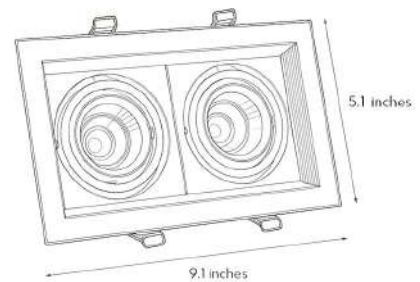

Product Name	Ceiling Twin Light Rectangular Adjustable Recessed Spotlight
Style	Modern
Specification	Hardwired

This ceiling twin light has a rectangular aluminum body.

Each head adjusts 45° in all directions, with focused beam for walls and art.

· Product Details

Material	Aluminum
----------	----------

· Core Specifications

Length	10.2 inches
Width	5.9 inches
Depth	3.7 inches

· Basic Product Information

Product Model	HA082965-04B/ 05B/ 06B
Product Type	Recessed Can Lights
Power Type	Hardwired
Product Color	Black

· Product Details

Material	Aluminum
----------	----------

· Core Specifications

Length	10.2 inches
Width	5.9 inches
Depth	3.7 inches

Voltage	AC110V
Light Source Type	COB LED
Light Source Included	Yes
Color Temperature	3000- 6000K
Dimmable	No