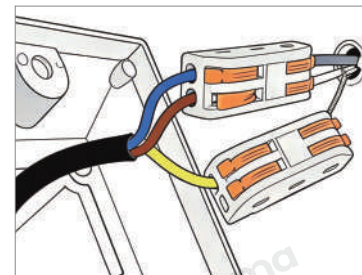

Product Name	Ceiling Twin Light Rectangular Adjustable Recessed Spotlight
Style	Modern
Specification	Hardwired

This ceiling twin light has a rectangular aluminum body.

Each head adjusts 45° in all directions, with focused beam for walls and art.

· Product Details

Material	Aluminum
----------	----------

· Core Specifications

Length	10.2 inches
Width	5.9 inches
Depth	3.7 inches

Voltage	AC110V
Light Source Type	COB LED
Light Source Included	Yes
Color Temperature	3000- 6000K
Dimmable	No

Hardwired

Blue: Neutral wire
Brown: Live wire
Yellow: Ground wire

· Core Performance Indicators

Installation Method

Flush Mounted Mount - Easy installation: Cut a hole in ceiling/board, insert the fixture, only light surface exposed.