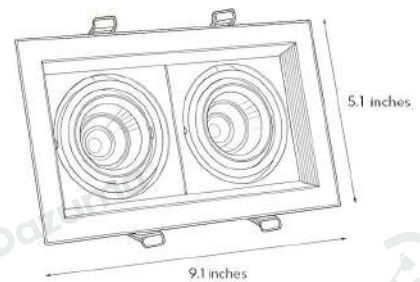

Product Name	Ceiling Twin Light Rectangular Adjustable Recessed Spotlight
Style	Modern
Specification	Hardwired

This ceiling twin light has a rectangular aluminum body.

Each head adjusts 45° in all directions, with focused beam for walls and art.

It comes in white/black, with warm/cool white LED and 3-level dimming.

· Basic Product Information

Product Model	HA082965 -01B/ 02B/ 03B
Product Type	Recessed Can Lights
Power Type	Hardwired
Product Color	White

· Product Details

Material	Aluminum
----------	----------

· Core Specifications

Length	10.2 inches
Width	5.9 inches
Depth	3.7 inches

· Basic Product Information

Product Model	HA082965-04B/ 05B/ 06B
Product Type	Recessed Can Lights
Power Type	Hardwired
Product Color	Black

· Product Details

Material	Aluminum
----------	----------

· Core Specifications

Length	10.2 inches
Width	5.9 inches
Depth	3.7 inches

Voltage	AC110V
Light Source Type	COB LED
Light Source Included	Yes
Color Temperature	3000- 6000K
Dimmable	No