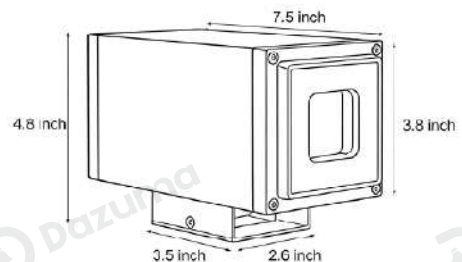

## · Core Specifications

Length	4.8 inches
Width	7.5 inches
Depth	3.8 inches

Voltage	AC85-265V
Light Source Type	LED
Light Source Included	Yes
Color Temperature	2000- 6000K
Dimmable	No
IP Rating	IP65

Hardwired