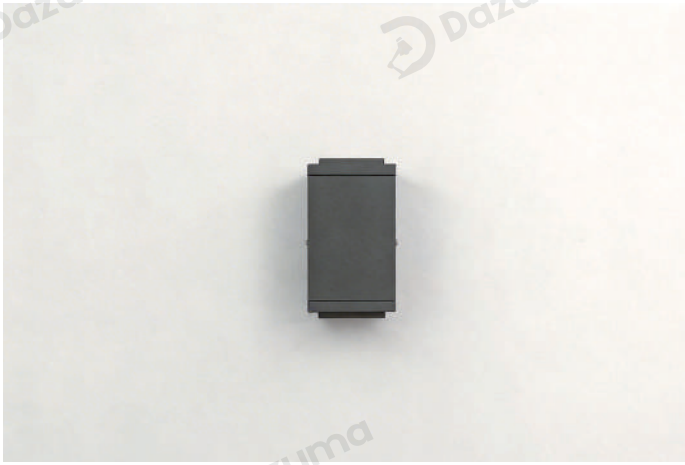

Product Name	Narrow Beam Wall Sconce LED Outdoor Wall Washer Light
Style	Modern
Specification	Hardwired

This narrow-beam wall sconce has a die-cast aluminum body and glass lens.

It features up-down lighting, 3 color temperatures, and IP65 waterproof rating.

## · Basic Product Information

Product Model	HA083528-01B/ 02B/ 03B
Product Type	Up & Down Wall Lights
Power Type	Hardwired
Product Color	Black

## · Product Details

Material	Thickened Die-cast Aluminum
----------	-----------------------------

## · Core Specifications

Length	4.8 inches
Width	7.5 inches
Depth	3.8 inches

Voltage	AC85-265V
Light Source Type	LED
Light Source Included	Yes
Color Temperature	2000- 6000K
Dimmable	No
IP Rating	IP65

Hardwired