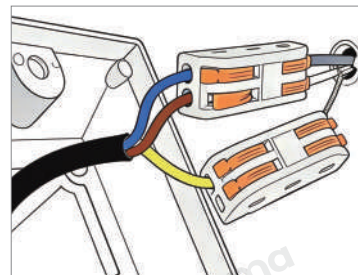

## · Core Specifications

Length	4.8 inches
Width	7.5 inches
Depth	3.8 inches

Voltage	AC85-265V
Light Source Type	LED
Light Source Included	Yes
Color Temperature	2000- 6000K
Dimmable	No
IP Rating	IP65

Hardwired

Blue: Neutral wire  
Brown: Live wire  
Yellow: Ground wire