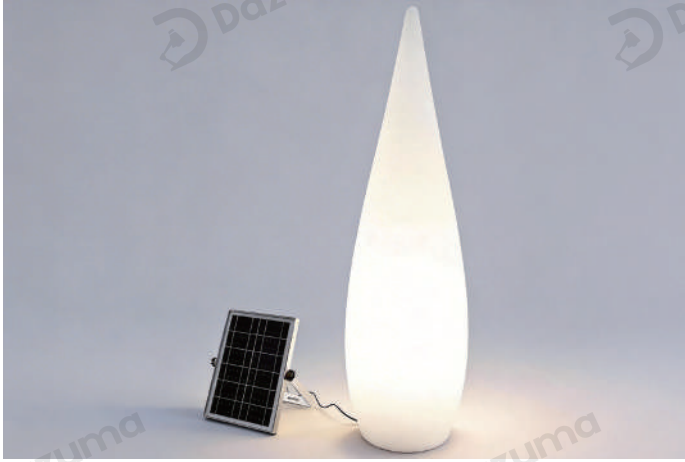

Product Name	Modern Teardrop Outdoor Light Floor Lamp Landscape Light
Style	Modern
Specification	Battery / Hardwired / Solar

This modern teardrop outdoor light features a PE body and PC shade with a sleek droplet design.

It comes in 3 sizes, supports solar, hardwired and battery power, with IP65 rating.

One-button light effects create warm ambiance for patios, gardens and indoor spaces.

· Basic Product Information

Product Model	HA083628- 01B/ 02B/ 03B
Product Type	Outdoor Floor Lamps
Power Type	Battery / Hardwired / Solar
Product Color	White

· Product Details

Material	PE
----------	----

· Core Specifications

Length	48.0 inches
Width	15.0 inches
Depth	15.0 inches

· Basic Product Information

Product Model	HA113690- 02B/ 04B/ 06B
Product Type	Outdoor Floor Lamps
Power Type	Battery / Hardwired / Solar
Product Color	White

· Product Details

Material	PE
----------	----

· Core Specifications

Length	59.8 inches
Width	18.9 inches
Depth	18.9 inches

Voltage	DC5V
Light Source Type	LED
Light Source Included	Yes
Dimmable	No
IP Rating	IP65