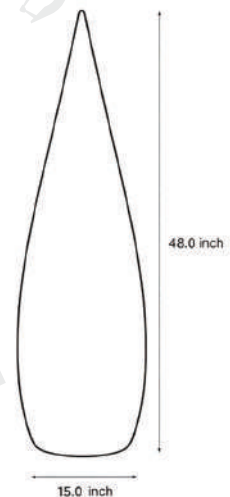

· Product Details

Material	PE
----------	----

· Core Specifications

Length	31.5 inches
Width	9.4 inches
Depth	9.4 inches

· Basic Product Information

Product Model	HA113690- 01B/ 03B/ 05B
Product Type	Outdoor Floor Lamps
Power Type	Battery / Hardwired / Solar
Product Color	White

· Product Details

Material	PE
----------	----

· Core Specifications

Length	48.0 inches
Width	15.0 inches
Depth	15.0 inches

· Basic Product Information

Product Model	HA113690- 02B/ 04B/ 06B
Product Type	Outdoor Floor Lamps
Power Type	Battery / Hardwired / Solar
Product Color	White

· Product Details

Material	PE
----------	----

· Core Specifications

Length	59.8 inches
Width	18.9 inches
Depth	18.9 inches

Voltage	DC5V
Light Source Type	LED
Light Source Included	Yes
Dimmable	No
IP Rating	IP65