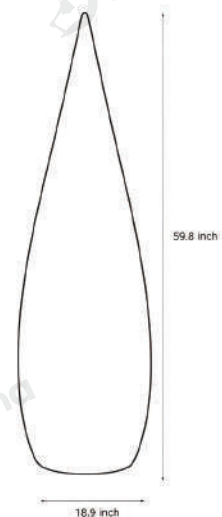

· Product Details

Material	PE
----------	----

· Core Specifications

Length	31.5 inches
Width	9.4 inches
Depth	9.4 inches

· Basic Product Information

Product Model	HA113690- 01B/ 03B/ 05B
Product Type	Outdoor Floor Lamps
Power Type	Battery / Hardwired / Solar
Product Color	White

· Product Details

Material	PE
----------	----

· Core Specifications

Length	48.0 inches
Width	15.0 inches
Depth	15.0 inches

· Basic Product Information

Product Model	HA113690- 02B/ 04B/ 06B
Product Type	Outdoor Floor Lamps
Power Type	Battery / Hardwired / Solar
Product Color	White

· Product Details

Material	PE
----------	----

· Core Specifications

Length	59.8 inches
Width	18.9 inches
Depth	18.9 inches

Voltage	DC5V
Light Source Type	LED
Light Source Included	Yes
Dimmable	No
IP Rating	IP65