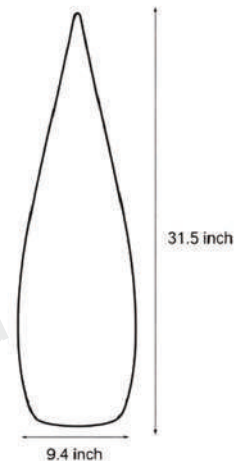

It comes in 3 sizes, supports solar, hardwired and battery power, with IP65 rating.

One-button light effects create warm ambiance for patios, gardens and indoor spaces.

· Basic Product Information

Product Model	HA083628- 01B/ 02B/ 03B
Product Type	Outdoor Floor Lamps
Power Type	Battery / Hardwired / Solar
Product Color	White

· Product Details

Material	PE
----------	----

· Core Specifications

Length	31.5 inches
Width	9.4 inches
Depth	9.4 inches

· Basic Product Information

Product Model	HA113690- 01B/ 03B/ 05B
Product Type	Outdoor Floor Lamps
Power Type	Battery / Hardwired / Solar
Product Color	White

· Product Details

Material	PE
----------	----

· Core Specifications

Length	48.0 inches
Width	15.0 inches
Depth	15.0 inches

· Basic Product Information

Product Model	HA113690- 02B/ 04B/ 06B
Product Type	Outdoor Floor Lamps
Power Type	Battery / Hardwired / Solar
Product Color	White

· Product Details

Material	PE
----------	----

· Core Specifications

Length	59.8 inches
Width	18.9 inches
Depth	18.9 inches

Voltage	DC5V
Light Source Type	LED
Light Source Included	Yes
Dimmable	No
IP Rating	IP65