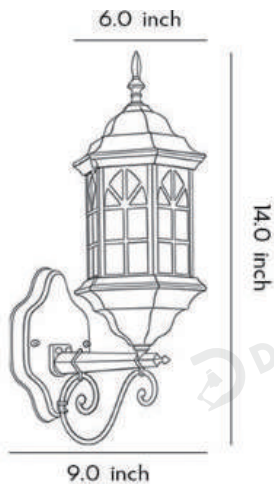

Product Name Classic porch lights

Style Retro

Specification Black, Bronze

This classic porch lights is available in three beam-direction styles—downlight, uplight, and top-capped uplight—and features a die-cast aluminum body with a glass shade.

Black / Bronze

· Product Details

Material

Die Cast Aluminum+Glass

· **Core Specifications**

Width 9.0 inches
 Depth 13 inches
 Height 6.0 inches

Width 6.0 inches
 Depth 14.0 inches
 Height 9.0 inches

Width 6.0 inches
 Depth 14.0 inches
 Height 9.0 inches