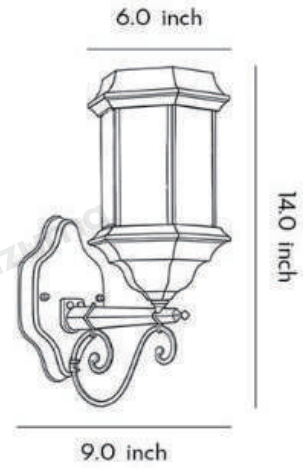

Black / Bronze

· Product Details

Material

Die Cast Aluminum+Glass

· **Core Specifications**

Width 9.0 inches
 Depth 13 inches
 Height 6.0 inches

Width 6.0 inches
 Depth 14.0 inches
 Height 9.0 inches

Width 6.0 inches
 Depth 14.0 inches
 Height 9.0 inches