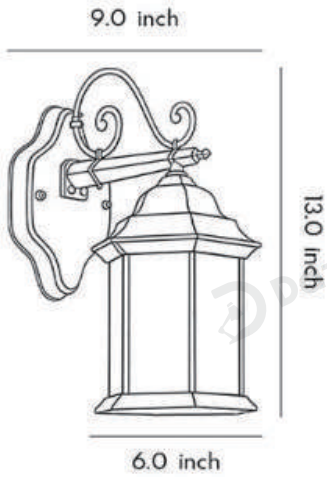

Product Name Classic porch lights

Style Retro

Specification Black, Bronze

This classic porch lights is available in three beam-direction styles—downlight, uplight, and top-capped uplight—and features a die-cast aluminum body with a glass shade.

Black / Bronze

· Product Details

Material

Die Cast Aluminum+Glass

· **Core Specifications**

Width 9.0 inches
 Depth 13 inches
 Height 6.0 inches

Width 6.0 inches
 Depth 14.0 inches
 Height 9.0 inches

Width 6.0 inches
 Depth 14.0 inches
 Height 9.0 inches