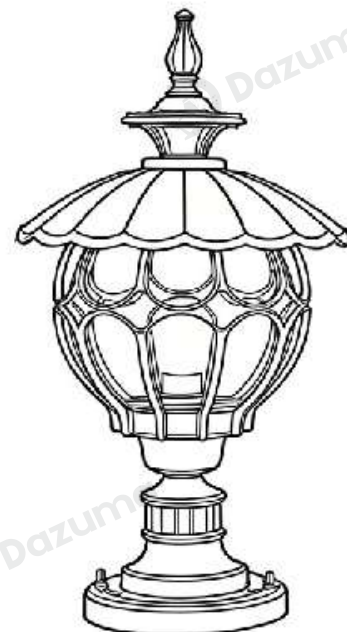

Product Name Dusk to Dawn Pillar Lights
Floral Globe Glass Light

Style Retro

Specification Hardwired

This dusk-to-dawn pillar light has die-cast aluminum body and IP55 waterproof rating.

It comes with glass shade, E27 ceramic socket, black or antique bronze finish.

Classic floral globe design brings European elegance to paths and courtyard entrances.

· **Basic Product Information**

Product Model	HA083712-01B
Product Type	Pillar Lights
Power Type	Hardwired
Product Color	Black

· **Product Details**

Material	Die Cast Aluminum
----------	-------------------

· **Core Specifications**

Length	17.0 inches
Width	9.0 inches
Depth	9.0 inches

17.0 inch

9.0 inch

· Basic Product Information

Product Model HA083712-02B

Product Type Pillar Lights

Power Type Hardwired

Product Color Bronze

· Product Details

Material Die Cast Aluminum

· Core Specifications

Length 17.0 inches

Width 9.0 inches