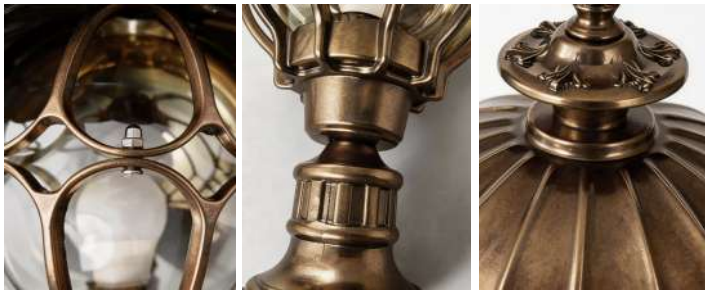

Product Model HA083712-02B

Product Type Pillar Lights

Power Type Hardwired

Product Color Bronze

· Product Details

Material Die Cast Aluminum

· Core Specifications

Length 17.0 inches

Width 9.0 inches

Depth 9.0 inches