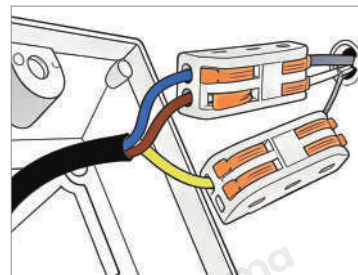

Depth 9.0 inches

Voltage	AC110V
Light Source Type	LED E27 Bulb
Light Source Included	Yes
Color Temperature	3000- 6000K
Dimmable	No
IP Rating	IP55

Hardwired

Blue: Neutral wire
Brown: Live wire
Yellow: Ground wire