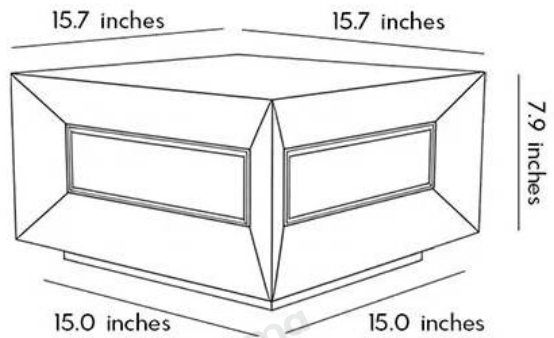

Product Type Pillar Lights

Power Type Solar Powered

Product Color Black

· Product Details

Material Stainless Steel

• Core Specifications

Length 5.5 inches
 Width 9.8 inches
 Depth 9.8 inches

Length 6.9 inches
 Width 11.8 inches
 Depth 11.8 inches

Length 7.9 inches
 Width 15.7 inches
 Depth 15.7 inches

Voltage	AC85-265V
Light Source Type	LED Array Panel
Light Source Included	Yes
Color Temperature	3000- 6000K
Dimmable	Yes
CRI	Ra>80
IP Rating	IP65
Hardwired	