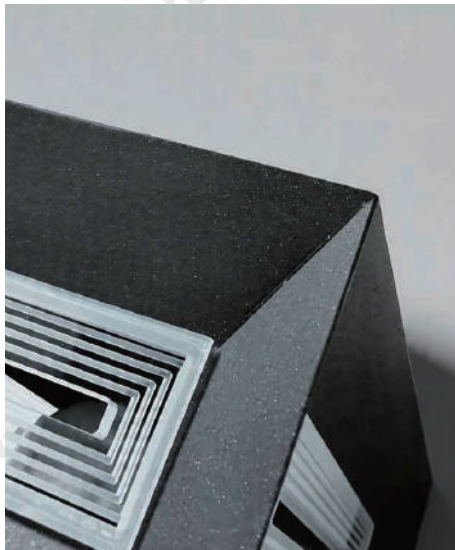

Product Name	Square Pillar Lights LED Solar Fence Post Light
Style	Modern
Specification	Hardwired / Solar Powered

This pillar light has a stainless steel frame and acrylic shade for beautiful light-shadow effects.

Three sizes, 3000K LED, solar or hardwired options fit various fence post installations.

IP65 waterproof, modern geometric style lights gardens, paths and terrace pillars reliably.

· Basic Product Information

Product Model HA083852-01B/03B/05B

Product Type Pillar Lights

Power Type Hardwired

Product Color Black

· Product Details

Material Stainless Steel

· Basic Product Information

Product Model HA083852-02B/04B/06B

Product Type Pillar Lights

Power Type Solar Powered

Product Color Black

· Product Details

Material Stainless Steel

• Core Specifications

Length 5.5 inches
 Width 9.8 inches
 Depth 9.8 inches

Length 6.9 inches
 Width 11.8 inches
 Depth 11.8 inches