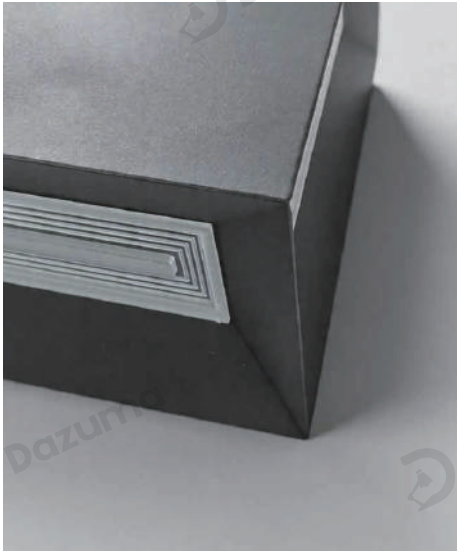

Product Name	Square Pillar Lights LED Solar Fence Post Light
Style	Modern
Specification	Hardwired / Solar Powered

This pillar light has a stainless steel frame and acrylic shade for beautiful light-shadow effects.

Three sizes, 3000K LED, solar or hardwired options fit various fence post installations.

IP65 waterproof, modern geometric style lights gardens, paths and terrace pillars reliably.

· Basic Product Information

Product Model HA083852-01B/03B/05B

Product Type Pillar Lights

Power Type Hardwired

Product Color Black

· Product Details

Material Stainless Steel

· Basic Product Information

Product Model HA083852-02B/04B/06B

Product Type Pillar Lights

Power Type Solar Powered

Product Color Black

· Product Details

Material Stainless Steel

• Core Specifications

Length 5.5 inches
 Width 9.8 inches
 Depth 9.8 inches

Length 6.9 inches
 Width 11.8 inches
 Depth 11.8 inches