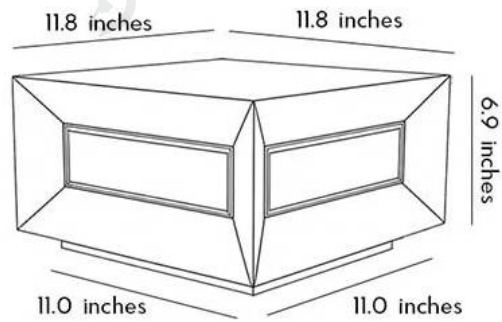

Product Type Pillar Lights

Power Type Solar Powered

Product Color Black

· Product Details

Material Stainless Steel

• Core Specifications

Length 5.5 inches
 Width 9.8 inches
 Depth 9.8 inches

Length 6.9 inches
 Width 11.8 inches
 Depth 11.8 inches

Length 7.9 inches
 Width 15.7 inches
 Depth 15.7 inches

Voltage	AC85-265V
Light Source Type	LED Array Panel
Light Source Included	Yes
Color Temperature	3000- 6000K
Dimmable	Yes
CRI	Ra>80
IP Rating	IP65
Hardwired	