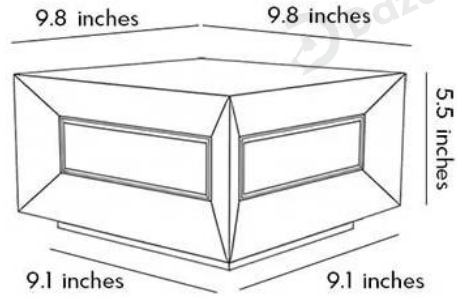

Product Type Pillar Lights

Power Type Solar Powered

Product Color Black

· Product Details

Material Stainless Steel

• Core Specifications

Length 5.5 inches
 Width 9.8 inches
 Depth 9.8 inches

Length 6.9 inches
 Width 11.8 inches
 Depth 11.8 inches

Length 7.9 inches
 Width 15.7 inches
 Depth 15.7 inches

Voltage	AC85-265V
Light Source Type	LED Array Panel
Light Source Included	Yes
Color Temperature	3000- 6000K
Dimmable	Yes
CRI	Ra>80
IP Rating	IP65
Hardwired	