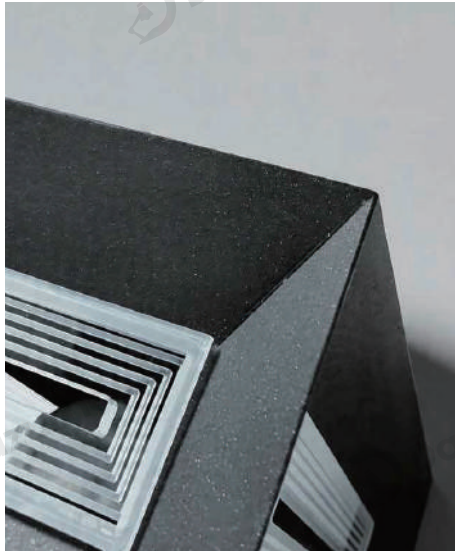

Product Name	Square Pillar Lights LED Solar Fence Post Light
Style	Modern
Specification	Hardwired / Solar Powered

This pillar light has a stainless steel frame and acrylic shade for beautiful light-shadow effects.

Three sizes, 3000K LED, solar or hardwired options fit various fence post installations.

IP65 waterproof, modern geometric style lights gardens, paths and terrace pillars reliably.

· Basic Product Information

Product Model HA083852-01B/03B/05B

Product Type Pillar Lights

Power Type Hardwired

Product Color Black

· Product Details

Material Stainless Steel

· Basic Product Information

Product Model HA083852-02B/04B/06B

Product Type Pillar Lights

Power Type Solar Powered

Product Color Black

· Product Details

Material Stainless Steel

• Core Specifications

Length 5.5 inches
 Width 9.8 inches
 Depth 9.8 inches

Length 6.9 inches
 Width 11.8 inches
 Depth 11.8 inches