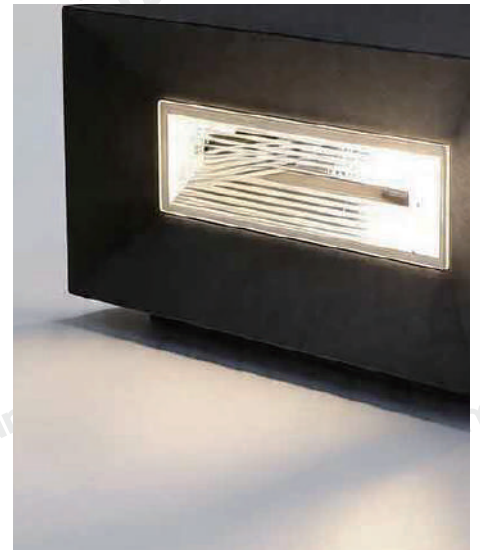

Product Name	Square Pillar Lights LED Solar Fence Post Light
Style	Modern
Specification	Hardwired / Solar Powered

This pillar light has a stainless steel frame and acrylic shade for beautiful light-shadow effects.

Three sizes, 3000K LED, solar or hardwired options fit various fence post installations.

IP65 waterproof, modern geometric style lights gardens, paths and terrace pillars reliably.

· Basic Product Information

Product Model HA083852-01B/03B/05B

Product Type Pillar Lights

Power Type Hardwired

Product Color Black

· Product Details

Material Stainless Steel

· Basic Product Information

Product Model HA083852-02B/04B/06B

Product Type Pillar Lights

Power Type Solar Powered

Product Color Black

· Product Details

Material Stainless Steel

• Core Specifications

Length 5.5 inches
 Width 9.8 inches
 Depth 9.8 inches

Length 6.9 inches
 Width 11.8 inches
 Depth 11.8 inches