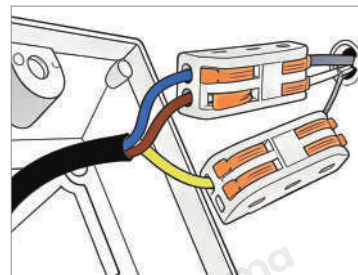

· Product Details

Material	Die Casting Aluminum
----------	----------------------

· Core Specifications

Length	12.4 inches
Width	7.3 inches
Depth	9.1 inches

Voltage	AC110V
Light Source Type	LED E27 Bulb
Light Source Included	Yes
Color Temperature	3000- 6000K
Dimmable	No
IP Rating	IP23

Hardwired

Blue: Neutral wire
Brown: Live wire
Yellow: Ground wire

· Core Performance Indicators

Installation Method

Wall Mount - Easy installation: Fix the base on the wall, wire then install the lamp body.