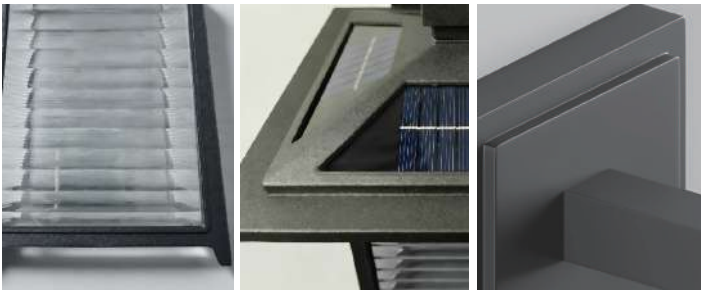

Product Name	Lantern Outdoor Wall Lights Modern Waterproof Glass Light
Style	Modern
Specification	Hardwired / Solar Powered

This outdoor lantern wall light comes in solar-powered and hardwired versions.

Die-cast aluminum body, glass shade, matte black and IP23 weatherproof.

Retro design with smart lighting fits porches and courtyards elegantly.

· Basic Product Information

Product Model	HA084159-01B
Product Type	Outdoor Wall Sconces
Power Type	Hardwired
Product Color	Black

· Product Details

Material	Die Casting Aluminum
----------	----------------------

· Core Specifications

Length	12.4 inches
Width	7.3 inches
Depth	9.1 inches

· Basic Product Information

Product Model	HA084159-02B
Product Type	Outdoor Wall Sconces
Power Type	Solar Powered
Product Color	Black

· Product Details

Material	Die Casting Aluminum
----------	----------------------

· Core Specifications

Length	12.4 inches
Width	7.3 inches
Depth	9.1 inches

Voltage	AC110V
Light Source Type	LED E27 Bulb
Light Source Included	Yes
Color Temperature	3000- 6000K
Dimmable	No
IP Rating	IP23