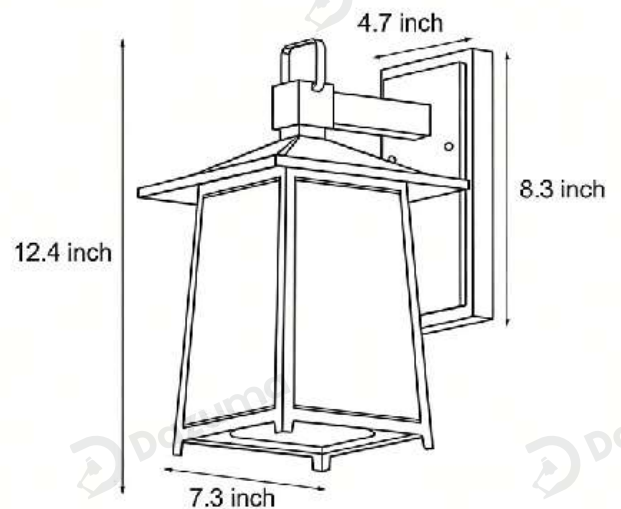

Die-cast aluminum body, glass shade, matte black and IP23 weatherproof.

Retro design with smart lighting fits porches and courtyards elegantly.

· Basic Product Information

Product Model	HA084159-01B
Product Type	Outdoor Wall Sconces
Power Type	Hardwired
Product Color	Black

· Product Details

Material	Die Casting Aluminum
----------	----------------------

· Core Specifications

Length	12.4 inches
Width	7.3 inches
Depth	9.1 inches

· Basic Product Information

Product Model	HA084159-02B
Product Type	Outdoor Wall Sconces
Power Type	Solar Powered
Product Color	Black

· Product Details

Material	Die Casting Aluminum
----------	----------------------

· Core Specifications

Length	12.4 inches
Width	7.3 inches
Depth	9.1 inches

Voltage	AC110V
Light Source Type	LED E27 Bulb
Light Source Included	Yes
Color Temperature	3000- 6000K
Dimmable	No
IP Rating	IP23