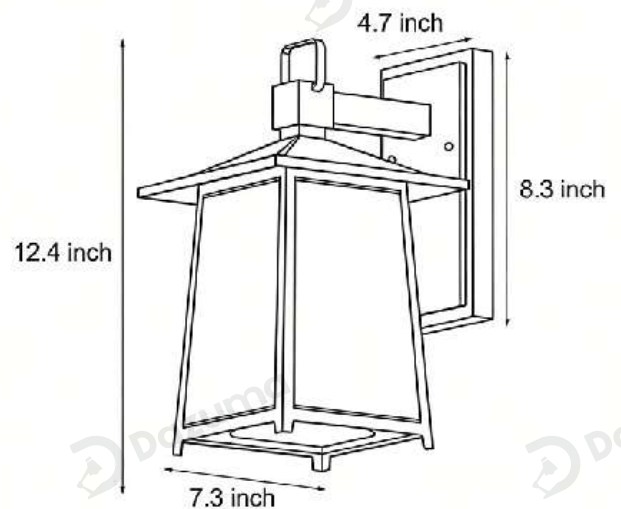

· Product Details

Material	Die Casting Aluminum
----------	----------------------

· Core Specifications

Length	12.4 inches
Width	7.3 inches
Depth	9.1 inches

· Basic Product Information

Product Model	HA084159-02B
Product Type	Outdoor Wall Sconces
Power Type	Solar Powered
Product Color	Black

· Product Details

Material	Die Casting Aluminum
----------	----------------------

· Core Specifications

Length	12.4 inches
Width	7.3 inches
Depth	9.1 inches

Voltage	AC110V
Light Source Type	LED E27 Bulb
Light Source Included	Yes
Color Temperature	3000- 6000K
Dimmable	No
IP Rating	IP23