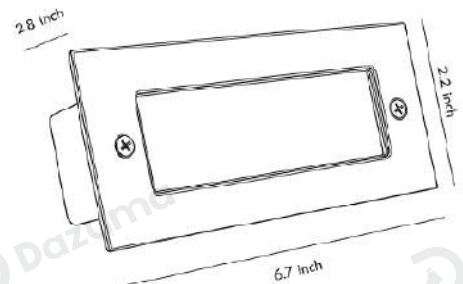

Recessed mount fits walls and steps, blending safety with minimalist design.

· Basic Product Information

Product Model	HA084350-01B/ 02B
Product Type	Step & Deck Lights
Power Type	Hardwired
Product Color	Silver

· Product Details

Material	Stainless Steel
----------	-----------------

· Core Specifications

Length	2.8 inches
Width	6.7 inches
Depth	2.2 inches

· Basic Product Information

Product Model	HA084350-03B/ 04B
Product Type	Step & Deck Lights
Power Type	Hardwired
Product Color	Silver

· Product Details

Material	Stainless Steel
----------	-----------------

· Core Specifications

Length	2.8 inches
Width	6.7 inches
Depth	2.2 inches

Voltage	AC85-265V
Light Source Type	LED
Light Source Included	Yes
Color Temperature	3000- 6000K
Dimmable	No
CRI	80
IP Rating	IP65
Hardwired	