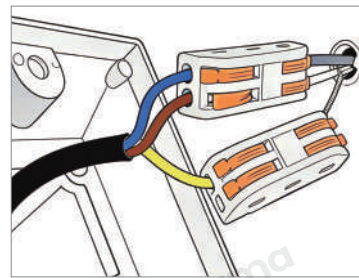

Product Name	Outdoor Brick Light LED Embedded Wall Ladder Lights
Style	Modern
Specification	Hardwired

This outdoor brick light is for steps and passages, with rectangular and grid styles.

It has 3W LED, IP65 rating, white/warm white options, and anti-glare lighting.

· Product Details

Material	Stainless Steel
----------	-----------------

· Core Specifications

Length	2.8 inches
Width	6.7 inches
Depth	2.2 inches

· Basic Product Information

Product Model	HA084350-03B/ 04B
Product Type	Step & Deck Lights
Power Type	Hardwired
Product Color	Silver

· Product Details

Material	Stainless Steel
----------	-----------------

· Core Specifications

Length	2.8 inches
Width	6.7 inches
Depth	2.2 inches

Voltage	AC85-265V
Light Source Type	LED
Light Source Included	Yes
Color Temperature	3000- 6000K
Dimmable	No
CRI	80
IP Rating	IP65
Hardwired	

Blue: Neutral wire
Brown: Live wire
Yellow: Ground wire

• Core Performance Indicators

Installation Method	Recessed Mounted - Easy installation: Cut a hole in ceiling/board, insert the fixture, only light surface exposed.
Application Scenarios	Courtyard, Garden, Outdoor, Porch
Certifications	CE, ROHS, WEEE, CEC, DLC, IES
Color Temperature Adjustment	Warm White (3000K), White (6000K)
Product Accessories	Fixture ×1