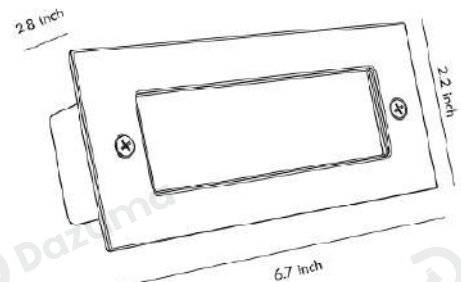

Recessed mount fits walls and steps, blending safety with minimalist design.

· Basic Product Information

Product Model	HA084350-01B/ 02B
Product Type	Step & Deck Lights
Power Type	Hardwired
Product Color	Silver

· Product Details

Material	Stainless Steel
----------	-----------------

· Core Specifications

Length	2.8 inches
Width	6.7 inches
Depth	2.2 inches

· Basic Product Information

Product Model	HA084350-03B/ 04B
Product Type	Step & Deck Lights
Power Type	Hardwired
Product Color	Silver

· Product Details

Material	Stainless Steel
----------	-----------------

· Core Specifications

Length	2.8 inches
Width	6.7 inches
Depth	2.2 inches

Voltage	AC85-265V
Light Source Type	LED
Light Source Included	Yes
Color Temperature	3000- 6000K
Dimmable	No
CRI	80
IP Rating	IP65
Hardwired	