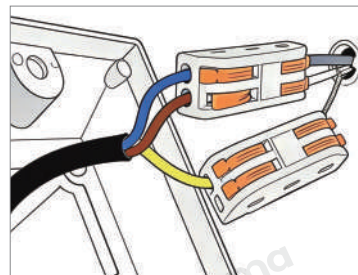

· Product Details

Material	Aluminum
----------	----------

· Core Specifications

Length	19.7 inches
Diameter	11.0 inches
Height	14.2 inches

Voltage	AC110-220V
Light Source Type	LED E27 Bulb
Light Source Included	NO
Dimmable	No
CRI	80
IP Rating	IP54

Hardwired

Blue: Neutral wire
Brown: Live wire
Yellow: Ground wire

· Core Performance Indicators

Installation Method

Hanging - Easy installation: Install with rod, cord or chain suspended from ceiling.

Application Scenarios