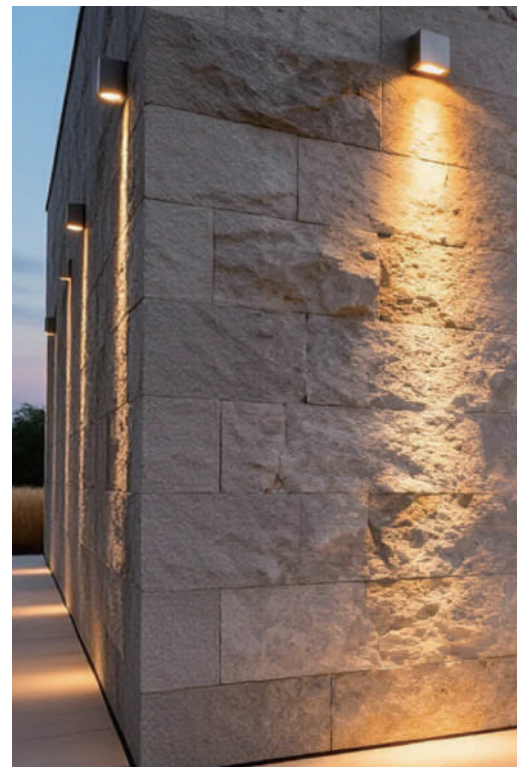

Product Name	Facade Spot Lights Waterproof LED Modern Wall Light
Style	Modern
Specification	Hardwired

This facade spotlight has a die-cast aluminum body, glass shade and modern design.

It features 24W LED, 3 color temperatures, high-efficiency lens, and IP65 rating.

Sturdy and easy to install, it provides bright outdoor lighting for walls, doorways and garages.

· Basic Product Information

Product Model	HA084604-01B/ 02B/ 03B
Product Type	Up & Down Wall Lights
Power Type	Hardwired
Product Color	Gray