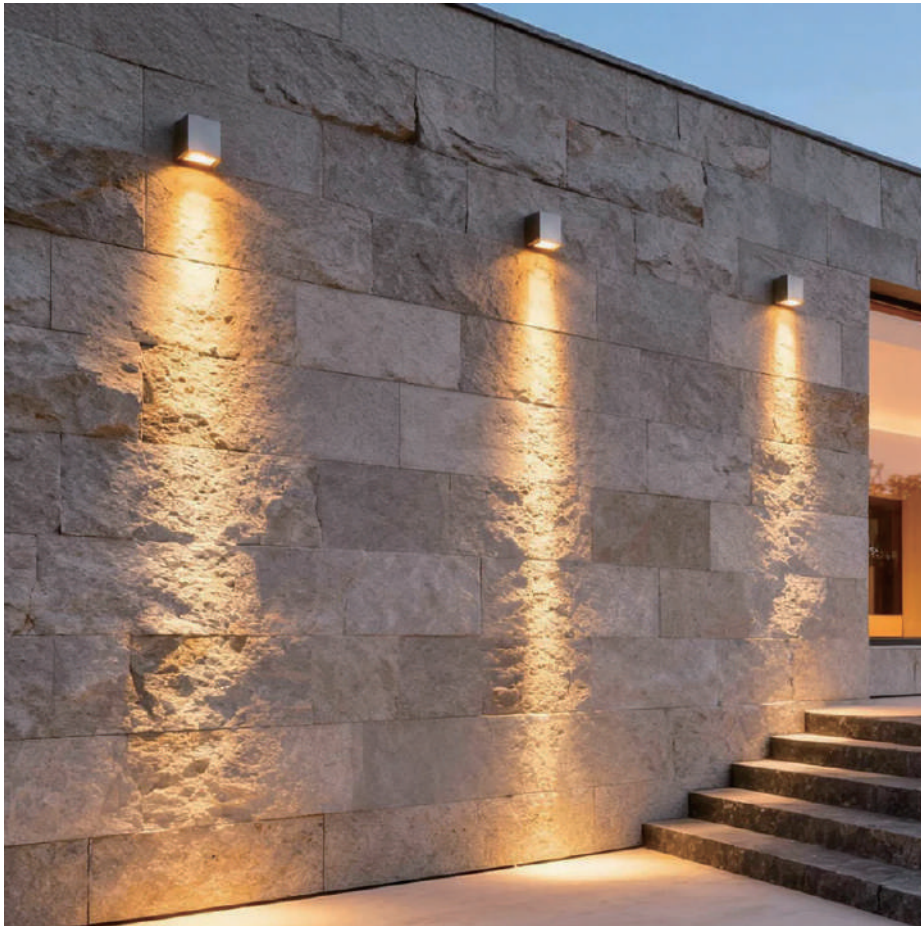

Product Name	Facade Spot Lights Waterproof LED Modern Wall Light
Style	Modern
Specification	Hardwired

This facade spotlight has a die-cast aluminum body, glass shade and modern design.

It features 24W LED, 3 color temperatures, high-efficiency lens, and IP65 rating.

Sturdy and easy to install, it provides bright outdoor lighting for walls, doorways and garages.

· Basic Product Information

Product Model	HA084604-01B/ 02B/ 03B
Product Type	Up & Down Wall Lights
Power Type	Hardwired
Product Color	Gray