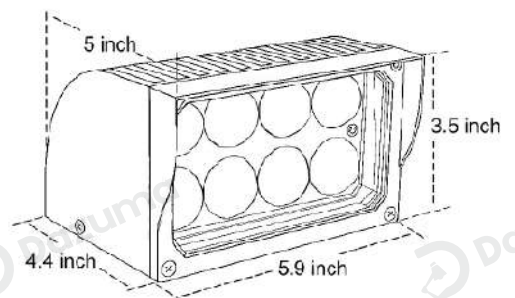

Product Name	Facade Spot Lights Waterproof LED Modern Wall Light
Style	Modern
Specification	Hardwired

This facade spotlight has a die-cast aluminum body, glass shade and modern design.

It features 24W LED, 3 color temperatures, high-efficiency lens, and IP65 rating.

Sturdy and easy to install, it provides bright outdoor lighting for walls, doorways and garages.

· Basic Product Information

Product Model	HA084604-01B/ 02B/ 03B
Product Type	Up & Down Wall Lights
Power Type	Hardwired
Product Color	Gray

· Product Details

Material	Die Cast Aluminum
----------	-------------------

· Core Specifications

Length	3.5 inches
Width	5.9 inches
Depth	4.4 inches

Voltage	AC85-265V
Light Source Type	LED
Light Source Included	Yes
Color Temperature	2200- 6000K
Dimmable	No
IP Rating	IP65