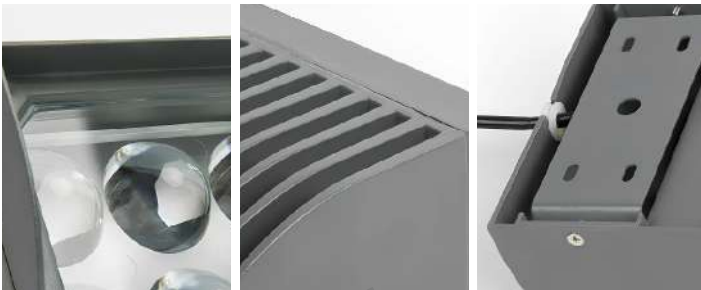

Product Name	Facade Spot Lights Waterproof LED Modern Wall Light
Style	Modern
Specification	Hardwired

This facade spotlight has a die-cast aluminum body, glass shade and modern design.

It features 24W LED, 3 color temperatures, high-efficiency lens, and IP65 rating.

Sturdy and easy to install, it provides bright outdoor lighting for walls, doorways and garages.

· Basic Product Information

Product Model	HA084604-01B/ 02B/ 03B
Product Type	Up & Down Wall Lights
Power Type	Hardwired
Product Color	Gray

· Product Details

Material	Die Cast Aluminum
----------	-------------------

· Core Specifications

Length	3.5 inches
Width	5.9 inches
Depth	4.4 inches

Voltage	AC85-265V
Light Source Type	LED
Light Source Included	Yes
Color Temperature	2200- 6000K
Dimmable	No
IP Rating	IP65

Hardwired

Blue: Neutral wire
Brown: Live wire
Yellow: Ground wire

· Core Performance Indicators

Installation Method

Wall Mount - Easy installation: Fix the base on the wall, wire then install the lamp body.