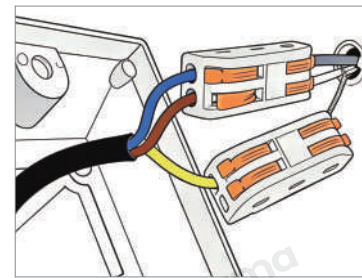

· Product Details

Material	Die Cast Aluminum
----------	-------------------

· Core Specifications

Length	3.5 inches
Width	5.9 inches
Depth	4.4 inches

Voltage	AC85-265V
Light Source Type	LED
Light Source Included	Yes
Color Temperature	2200- 6000K
Dimmable	No
IP Rating	IP65

Hardwired

Blue: Neutral wire
Brown: Live wire
Yellow: Ground wire

· Core Performance Indicators

Installation Method

Wall Mount - Easy installation: Fix the base on the wall, wire then install the lamp body.