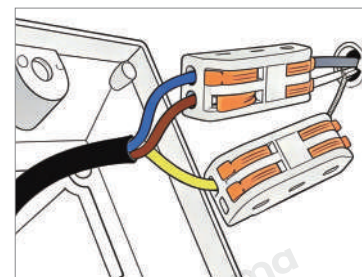

· Product Details

Material	Glue Rattan, Stainless Steel
----------	---------------------------------

• Core Specifications

Length 47.2 inches
 Diameter 7.9 inches
 Height 15.0 inches

Length 47.2 inches
 Diameter 9.8 inches
 Height 18.9 inches

Length 47.2 inches
 Diameter 11.8 inches
 Height 22.8 inches

Voltage	AC110V
Light Source Type	LED E27 Bulb
Light Source Included	Yes
Color Temperature	3000K
Dimmable	No
IP Rating	IP65

Hardwired

Blue: Neutral wire
Brown: Live wire
Yellow: Ground wire