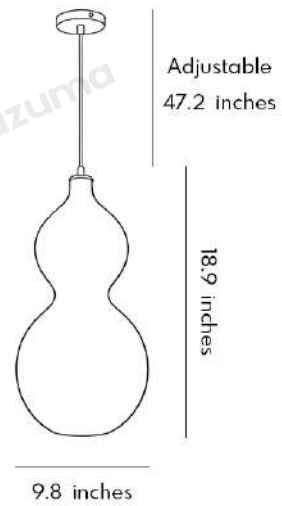

· Product Details

Material	Glue Rattan, Stainless Steel
----------	---------------------------------

• Core Specifications

Length 47.2 inches
 Diameter 7.9 inches
 Height 15.0 inches

Length 47.2 inches
 Diameter 9.8 inches
 Height 18.9 inches

Length 47.2 inches
 Diameter 11.8 inches
 Height 22.8 inches

Voltage	AC110V
Light Source Type	LED E27 Bulb
Light Source Included	Yes
Color Temperature	3000K
Dimmable	No
IP Rating	IP65

Hardwired

Blue: Neutral wire
Brown: Live wire
Yellow: Ground wire