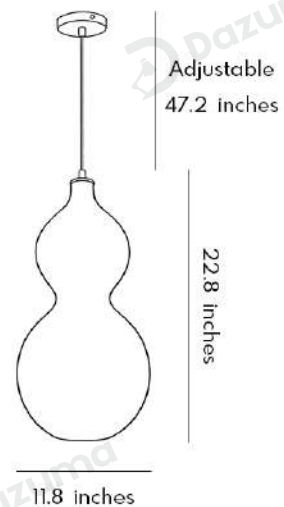

· Product Details

Material	Glue Rattan, Stainless Steel
----------	---------------------------------

• Core Specifications

Length 47.2 inches
 Diameter 7.9 inches
 Height 15.0 inches

Length 47.2 inches
 Diameter 9.8 inches
 Height 18.9 inches

Length 47.2 inches
 Diameter 11.8 inches
 Height 22.8 inches

Voltage	AC110V
Light Source Type	LED E27 Bulb
Light Source Included	Yes
Color Temperature	3000K
Dimmable	No
IP Rating	IP65

Hardwired

Blue: Neutral wire
Brown: Live wire
Yellow: Ground wire