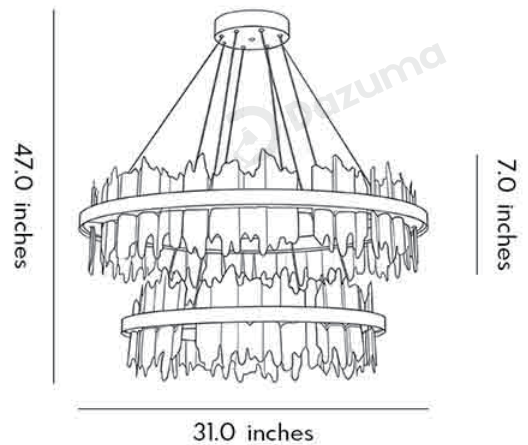

· Product Details

Material Hardware

• Core Specifications

Length 7.0 inches
 Width 24.0 inches
 Depth 24.0 inches

Length 7.0 inches
 Width 31.0 inches
 Depth 31.0 inches

Length 7.0 inches
 Width 31.0 inches
 Depth 31.0 inches