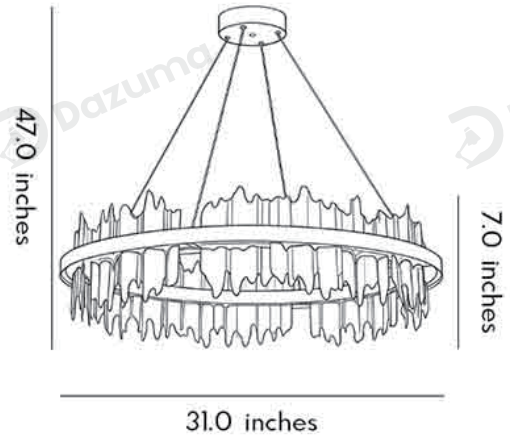

· Product Details

Material Hardware

• Core Specifications

Length 7.0 inches
 Width 24.0 inches
 Depth 24.0 inches

Length 7.0 inches
 Width 31.0 inches
 Depth 31.0 inches

Length 7.0 inches
 Width 31.0 inches
 Depth 31.0 inches