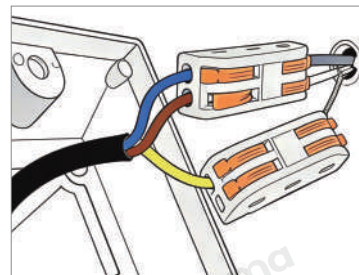

Voltage AC100-265V

Light Source Type LED

Light Source Included Yes

Color Temperature 3000- 6000K

Dimmable Yes

Hardwired

Blue: Neutral wire

Brown: Live wire

Yellow: Ground wire