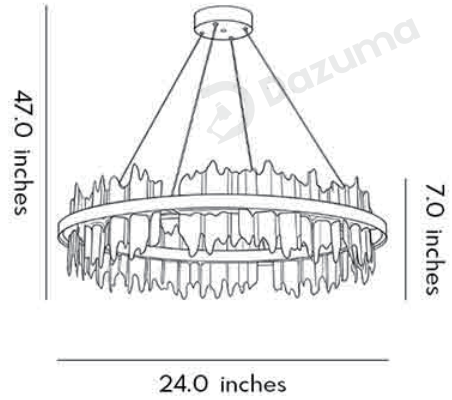

· Product Details

Material Hardware

• Core Specifications

Length 7.0 inches
 Width 24.0 inches
 Depth 24.0 inches

Length 7.0 inches
 Width 31.0 inches
 Depth 31.0 inches

Length 7.0 inches
 Width 31.0 inches
 Depth 31.0 inches